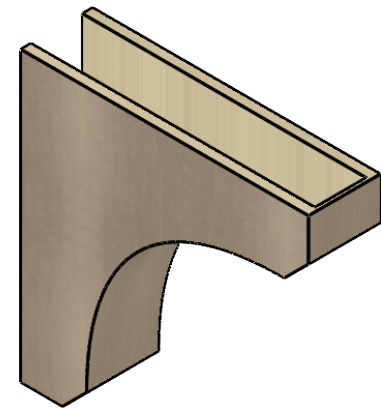

ITEM NUMBER: CORU07X28X28LGYRCPR

7"W X 28"D X 28"H SERIES 1 THIN LEGACY ROUGH CEDAR TIMBERTHANE
FAUX WOOD CORBEL, PRIMED

SIDE PROFILE

FRONT PROFILE

ISOMETRIC

EKENA MILLWORK
2300 WEST MAIN ST.
CLARKSVILLE, TX 75426
TOLL FREE: 866-607-0453
WWW.EKENAMILLWORK.COM

NOTES

1. INSTALLATION TO BE COMPLETED IN ACCORDANCE WITH MANUFACTURER'S SPECIFICATIONS.
2. DRAWING MAY NOT BE TO SCALE
3. THIS DRAWING IS INTENDED FOR DESIGN AND PLANNING PURPOSES ONLY.
4. ALL INFORMATION CONTAINED HEREIN WAS CURRENT AT THE TIME OF DEVELOPMENT BUT MUST BE REVIEWED AND APPROVED BY THE PRODUCT MANUFACTURER TO BE CONSIDERED ACCURATE.
5. TIMBERTHANE ARCHITECTURAL PRODUCTS ARE MADE FROM HIGH DENSITY URETHANE AND COME FACTORY PRIMED