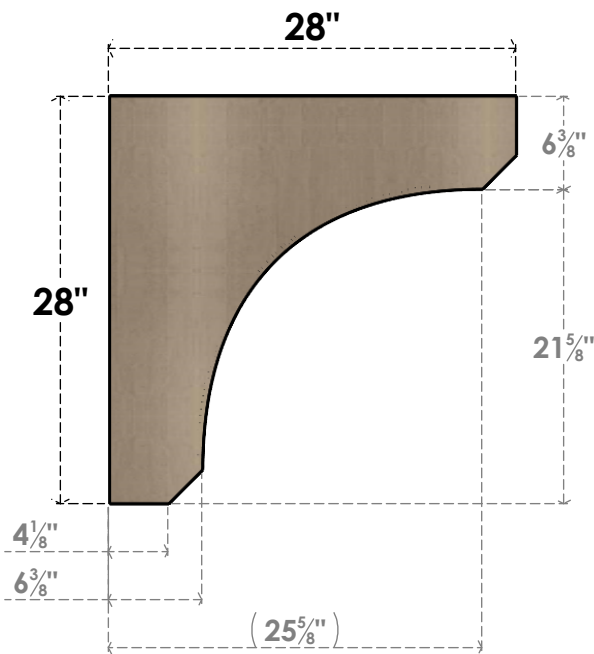

ITEM NUMBER: CORU07X28X28LGYRCPR

7"W X 28"D X 28"H SERIES 1 THIN LEGACY ROUGH CEDAR TIMBERTHANE
FAUX WOOD CORBEL, PRIMED

SIDE PROFILE

FRONT PROFILE

ISOMETRIC

EKENA MILLWORK
2300 WEST MAIN ST.
CLARKSVILLE, TX 75426
TOLL FREE: 866-607-0453
WWW.EKENAMILLWORK.COM

NOTES

1. INSTALLATION TO BE COMPLETED IN ACCORDANCE WITH MANUFACTURER'S SPECIFICATIONS.
2. DRAWING MAY NOT BE TO SCALE
3. THIS DRAWING IS INTENDED FOR DESIGN AND PLANNING PURPOSES ONLY.
4. ALL INFORMATION CONTAINED HEREIN WAS CURRENT AT THE TIME OF DEVELOPMENT BUT MUST BE REVIEWED AND APPROVED BY THE PRODUCT MANUFACTURER TO BE CONSIDERED ACCURATE.
5. TIMBERTHANE ARCHITECTURAL PRODUCTS ARE MADE FROM HIGH DENSITY URETHANE AND COME FACTORY PRIMED