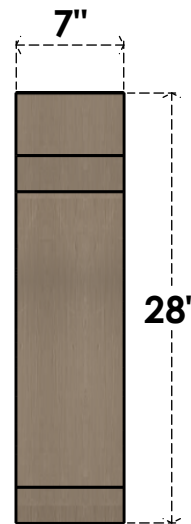

ITEM NUMBER: CORU07X28X28LGYRCPR

7"W X 28"D X 28"H SERIES 1 THIN LEGACY ROUGH CEDAR TIMBERTHANE
FAUX WOOD CORBEL, PRIMED

SIDE PROFILE

FRONT PROFILE

ISOMETRIC

EKENA MILLWORK
2300 WEST MAIN ST.
CLARKSVILLE, TX 75426
TOLL FREE: 866-607-0453
WWW.EKENAMILLWORK.COM

NOTES

1. INSTALLATION TO BE COMPLETED IN ACCORDANCE WITH MANUFACTURER'S SPECIFICATIONS.
2. DRAWING MAY NOT BE TO SCALE
3. THIS DRAWING IS INTENDED FOR DESIGN AND PLANNING PURPOSES ONLY.
4. ALL INFORMATION CONTAINED HEREIN WAS CURRENT AT THE TIME OF DEVELOPMENT BUT MUST BE REVIEWED AND APPROVED BY THE PRODUCT MANUFACTURER TO BE CONSIDERED ACCURATE.
5. TIMBERTHANE ARCHITECTURAL PRODUCTS ARE MADE FROM HIGH DENSITY URETHANE AND COME FACTORY PRIMED