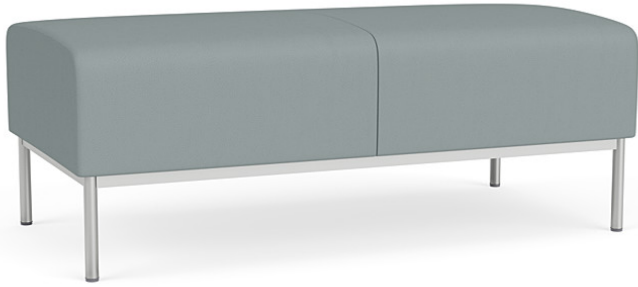

Darsey 2 Seat Bench

Starting at \$1425 | Item Number DS2001

Residential Comfort - Commercial Grade

- Designed for lounge, reception, waiting room and educational environments
- Fully-upholstered seat
- Heavy-duty construction for commercial durability
- Fully welded steel base frame
- Matrex seat support system for long-life seating comfort
- Environmentally friendly soy-based foam & water-based adhesives
- Limited lifetime warranty on structure; 2+ years on upholstery
- Made proudly in the USA in a facility powered by 3,200 solar panels

Available Options

Power Unit with AC, USB A & C \$213

DIMENSIONS

Seat Width	48
Seat Height	18.5
Overall Dimensions WxDxH	48x24x18.5
Seat Thickness	8
Foot Height	9

MATERIALS

COM Yardage	2.5
Foot Glide Material	Nylon