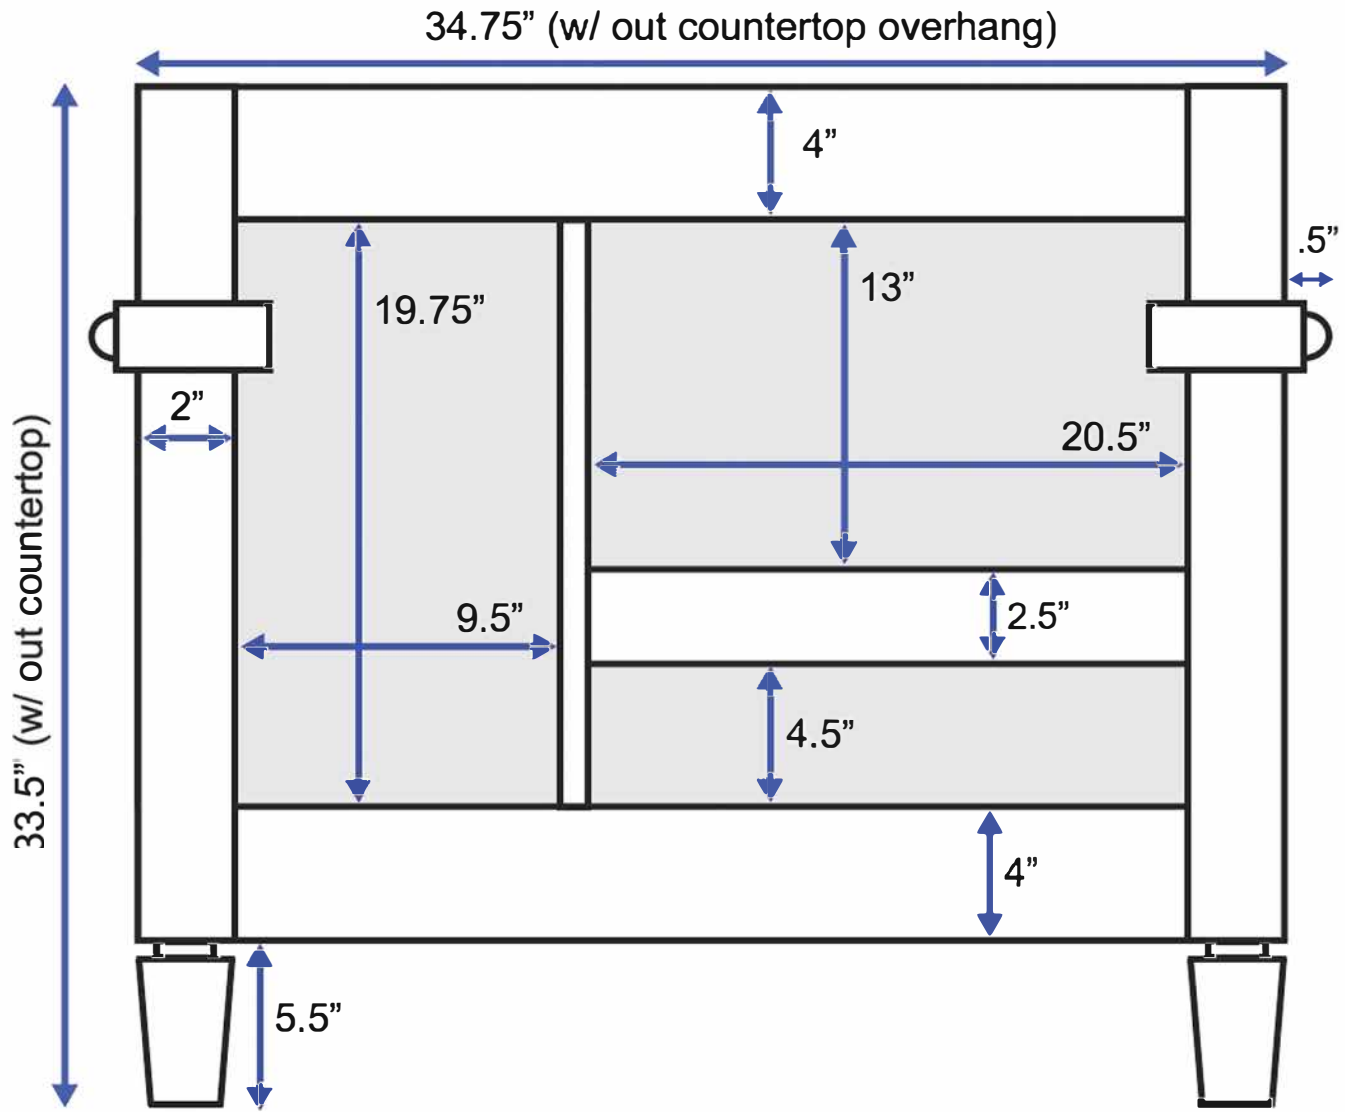

36-inch Vanity (Back View)

All measurements are approximate and rounded to the nearest quarter inch.
Please allow for a slight margin of error.