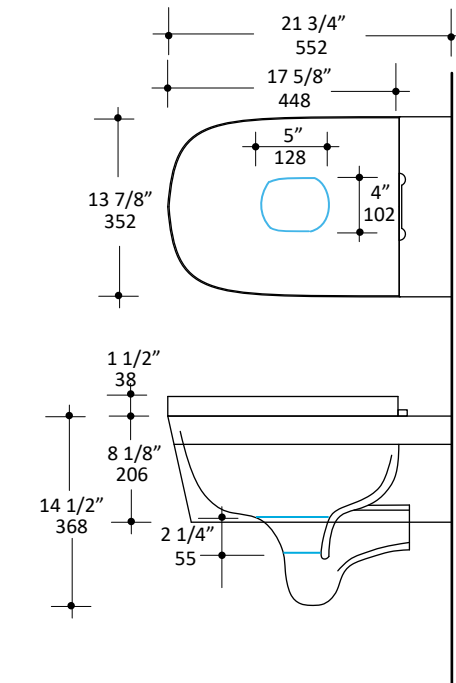

Codes + Standards:

- Meets and exceeds applicable national codes and standards
- CAL-Green compliant
- CEC compliant

ADA compliant when installed to specific requirements of this regulation

Required Items:

- GE111335005: Geberit in-wall tank & carrier system
- GE115770: Geberit Sigma10 dual-flush actuator
- GE115778: Geberit Sigma20 dual-flush actuator
- GE115788: Geberit Sigma50 dual-flush actuator

Recommended Items:

- 5051CW: Replacement seat cover
- 2959 - Wood box for in-wall tank and carrier.
  -Available in all Lacava wood finishes