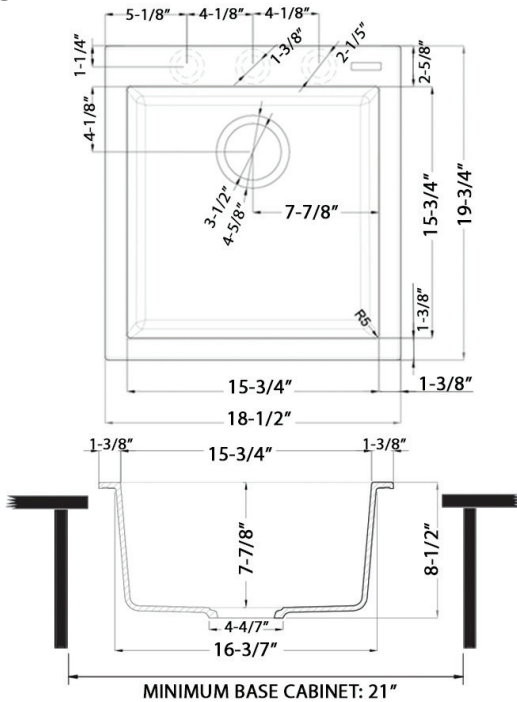

### NOMINAL DIMENSIONS

Exterior: 18-1/2" (wide) x 19-3/4" (front-to-back)  
Interior Bowl: 15-3/4" (wide) x 15-3/4" (front-to-back)  
Bowl Depth: 7-7/8"  
Minimum Cabinet Size: 21" wide  
Drain Hole Size: 3 1/2"

## DIMENSIONS

cUPC certified by IAPMO  
to meet US and Canada  
plumbing standards.

**SCAN TO REGISTER  
YOUR WARRANTY**

or visit  
[ruvati.com/register](http://ruvati.com/register)

**RUVATI USA**  
[www.ruvati.com](http://www.ruvati.com)