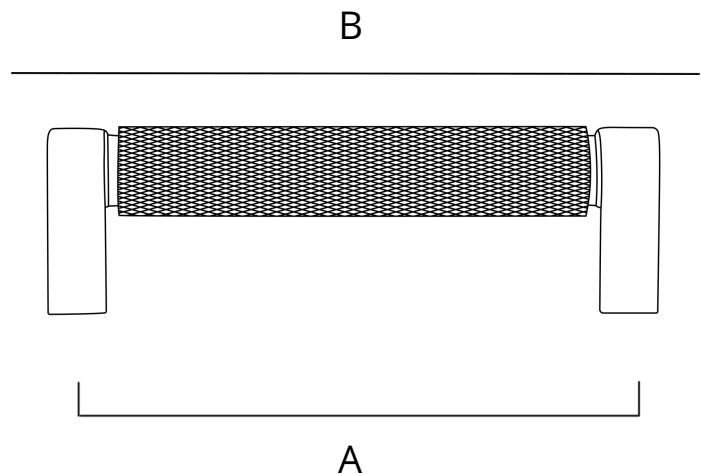

All offered in Satin Brass, Champagne Bronze, Matte Black, Satin Nickel, and Black Nickel