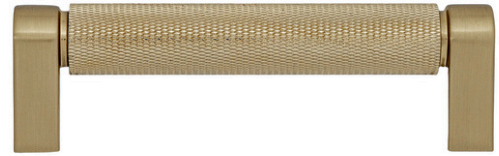

Kent Knurled 3-3/4 in. Center-to-Center Pull

Champagne Bronze - RL006863

Matte Black - RL005354

Satin Nickel - RL005521

Black Nickel - RL005538

Satin Brass - RL005347

SPECIFICATIONS

DIMENSIONS

Center to center: 3.75 in. **(A)**

Overall length: 4.19 in. **(B)**

Projection: 1.28 in.

Height: 0.625 in.

Weight: 0.23 lbs.

INSTALLATION

#8-32 1 in. & 1.5 in. screws included

WARRANTY

Limited 90-Day

THE KENT COLLECTION INCLUDES:

1-1/8 in. knob

1-3/8 in. knob

3-3/4 in. center-to-center pull

4 in. center-to-center pull

7 in. center-to-center pull

12 in. center-to-center pull

12 in. center-to-center appliance pull

16 in. center-to-center appliance pull

All offered in Satin Brass, Champagne Bronze, Matte Black, Satin Nickel, and Black Nickel