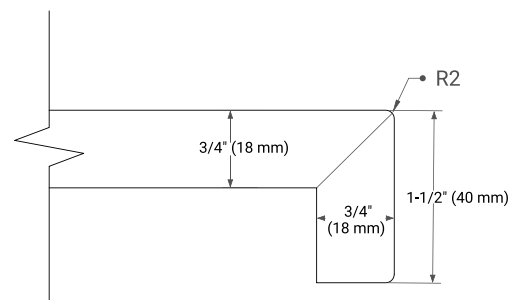

54" SINGLE RECTANGLE SINK COUNTERTOP WITH 1.5 IN. THICKNESS

OVERALL DIMENSIONS

54.25" W x 22" D x 1.5" H

COUNTERTOP OPTIONS

Carrara White Quartz

FEATURES

- Solid countertop with mitered edges & seams
- Undermount white rectangular sink
- Pre-drilled for 8" widespread faucet

INCLUDED

- Countertop
- Matching Backsplash
- Rectangle Sink

COUNTERTOP PLAN VIEW

EDGE SIDE VIEW

THREE DIMENSIONAL COUNTERTOP VIEW