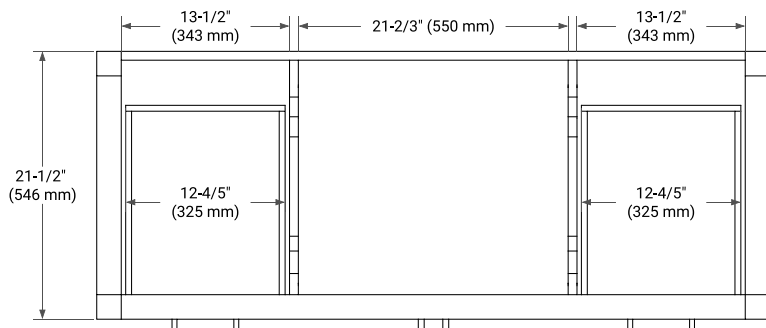

54" SINGLE SINK BASE CABINET

BASE CABINET DIMENSIONS

54" W x 21.5" D x 34.5" H

FEATURES

- Solid wood frame & plywood panels
- Dovetail drawers and joints
- Soft closing doors & drawers

HARDWARE FINISHES*

Brushed Nickel Satin Brass Matte Black Polished Chrome

54" SINGLE RECTANGLE SINK COUNTERTOP WITH 1.5 IN. THICKNESS

OVERALL DIMENSIONS

54.25" W x 22" D x 1.5" H

COUNTERTOP OPTIONS

Carrara White Quartz

FEATURES

- Solid countertop with mitered edges & seams
- Undermount white rectangular sink
- Pre-drilled for 8" widespread faucet

INCLUDED

- Countertop
- Matching Backsplash
- Rectangle Sink

COUNTERTOP PLAN VIEW

EDGE SIDE VIEW

THREE DIMENSIONAL COUNTERTOP VIEW