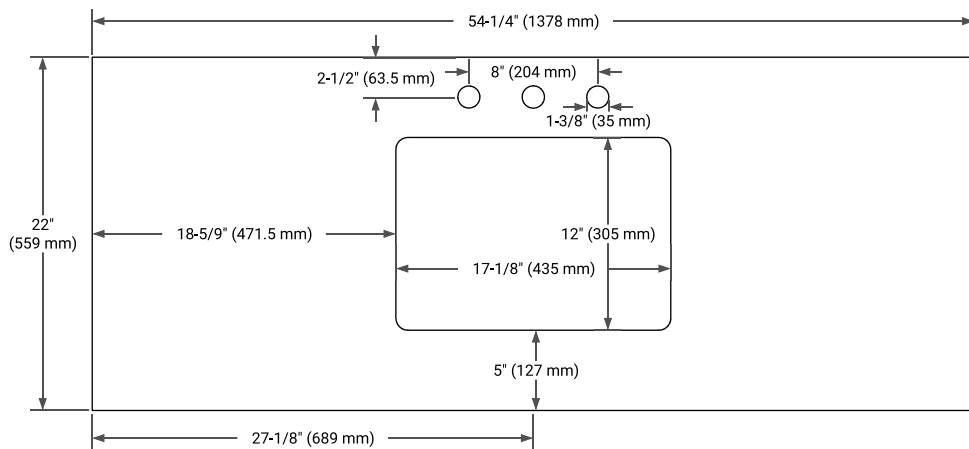

54" SINGLE RECTANGLE SINK COUNTERTOP WITH 1.5 IN. THICKNESS

OVERALL DIMENSIONS

54.25" W x 22" D x 1.5" H

COUNTERTOP OPTIONS

Carrara White Quartz

FEATURES

- Solid countertop with mitered edges & seams
- Undermount white rectangular sink
- Pre-drilled for 8" widespread faucet

INCLUDED

- Countertop
- Matching Backsplash
- Rectangle Sink

COUNTERTOP PLAN VIEW

EDGE SIDE VIEW

THREE DIMENSIONAL COUNTERTOP VIEW