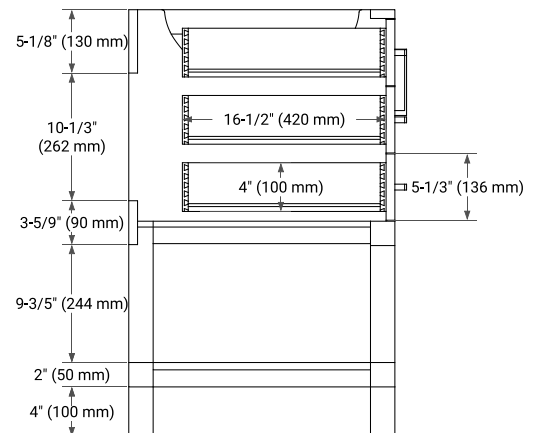

54" SINGLE SINK BASE CABINET

BASE CABINET DIMENSIONS

54" W x 21.5" D x 34.5" H

FEATURES

- Solid wood frame & plywood panels
- Dovetail drawers and joints
- Soft closing doors & drawers

HARDWARE FINISHES*

Brushed Nickel Satin Brass Matte Black Polished Chrome

54" SINGLE RECTANGLE SINK COUNTERTOP WITH 1.5 IN. THICKNESS

OVERALL DIMENSIONS

54.25" W x 22" D x 1.5" H

COUNTERTOP OPTIONS

Carrara White Quartz

FEATURES

- Solid countertop with mitered edges & seams
- Undermount white rectangular sink
- Pre-drilled for 8" widespread faucet

INCLUDED

- Countertop
- Matching Backsplash
- Rectangle Sink

COUNTERTOP PLAN VIEW

EDGE SIDE VIEW

THREE DIMENSIONAL COUNTERTOP VIEW