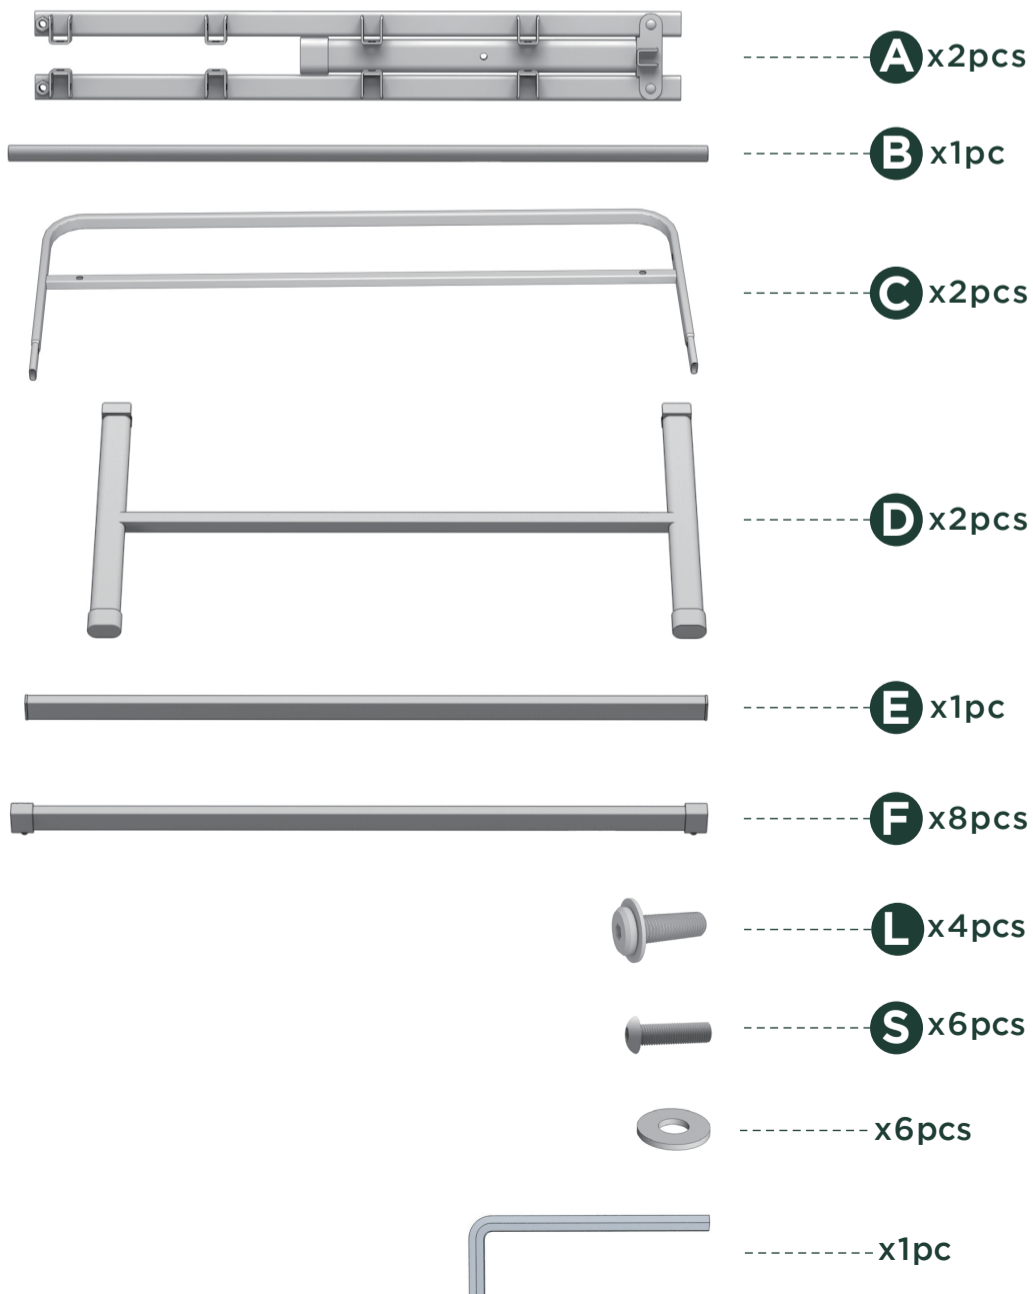

Easy as 1-2-3 Assembly Instruction

Numbers must Match for Secure Assembly

FSSSB1-1

Components

Return Policy

ZINUS believes you will absolutely love your new addition to your home, but if for some reason you want to return the product, please contact us directly before you decide to return your product to the retailer. Our Customer Service organization can answer most concerns and can assist you with any questions you may have about your new product. Please contact us at support@zinusinc.com for any questions on our Return Policy.

The item must be returned in good condition, in original box, with all original proof of purchase, parts and accessories, within the time frame specified by the retailer it was purchased from.

Please visit Zinus.com for warranty information on your new product.

1

2

3

4

5

6

7

8