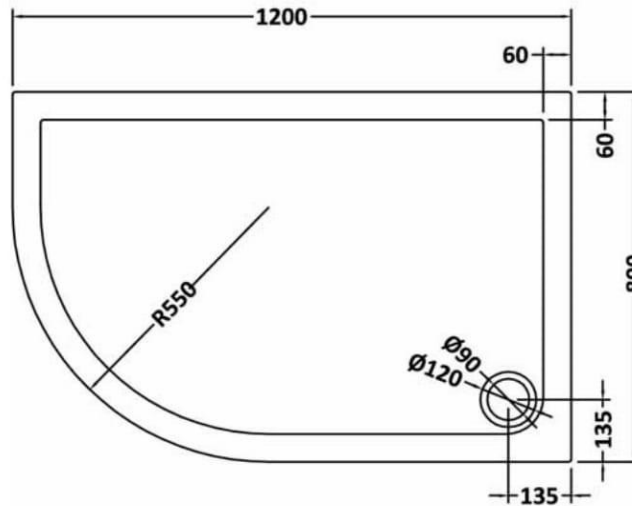

CUSTOMER DATA SHEET - SHOWER TRAYS

DESCRIPTION: Offset Quad Tray Lh 1200X800x40

**1200 x 800 OFFSET
QUADRANT TRAY LH**

PRODUCT DIMENSIONS

Length (mm)	Width (mm)	Height (mm)	Nett Wgt Kg
1200	800	40	23.3

PACKAGING DIMENSIONS

Length (mm)	Width (mm)	Height (mm)	Gross Wgt Kg
1240	840	80	23.3

PACKAGING DATA

Box Colour	Shrinkwrap & Polystyrene		
Box Qty	1	Label Colour	White Label
Label Size	100 x 50	Label Qty	2

OUTER BOX DIMENSIONS (If Applicable)

Length (mm)	Width (mm)	Height (mm)	Gross Wgt Kg

PRODUCT DETAILS

Country of Origin	United Kingdom
Fitting Instruction	Yes
Product Material	Acrylic Capped ABS Caco3 & Pu
Mat' Colour Ref'	European White
Waste Required (mm)	90