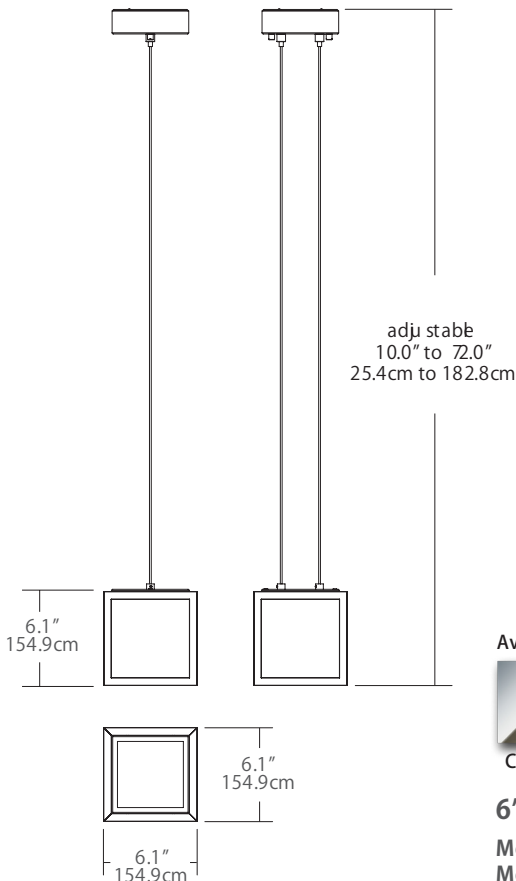

Project:

Model No: BOX-06P-__

Type:

Quantity:

Product Description

Simple squared rods in Polished Chrome or White transform your favorite doodle into a super high-efficiency LED ceiling pendant. Open sides and bottom fill a room with bright, low-glare illumination emitted from an edge lit panel at the top.

Design

- Laser-cut acrylic frame
- Thin black suspension wires adjust fixture 10" to 72" from ceiling
- Replaceable light source
- Mounts directly to junction box
- Listed for damp locations

Light

- LED color temperature: 3000K
- Color Rendering Index: 90 CRI

Available in Two Finishes

6" BOXER PENDANT

Model No. BOX-06P-PC (Polished Chrome)

Model No. BOX-06P-WH (White)

Fixture Wattage: 9.4 Watts

Fixture Output: 578 Lumens

tel: (847) 941-0588

fax: (847) 306-3432