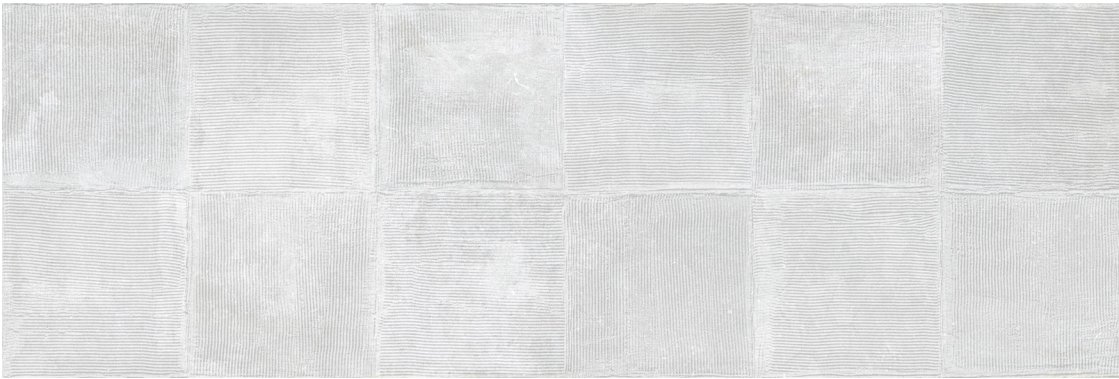

Synergy™ combines texture with a hint of luminescence. This large format glazed ceramic tile provides a three dimensional effect with a contemporary and clean plaster look to a subtly shimmering chevron pattern. Synergy has a look for any application.

# SYNERGY™

*Glazed Ceramic*

Chevron White

Plaster Gray

Plaster White

Sizes					
	16" x 47" 15.67" x 47.16"				
Thickness	10.9mm				
Grout Joint Recommendation	3/16"				
Testing	Breaking Strength C648	Chemical Resistance C650	Water Absorption C373	Scratch Hardness MOHS	Shade Variation Rating
Results*	>225 lbf	Resistant	<18.0%	Check Website	Chevron: V1 Plaster: V2