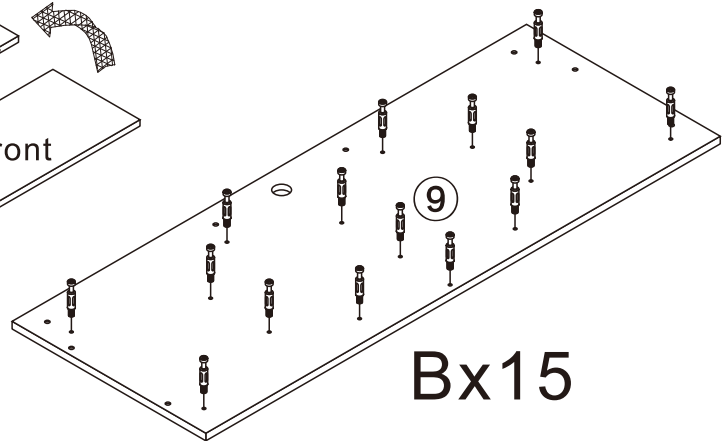

## TV STAND

2 Persons

SCAN for Video Instructions on  
how to Assemble this TV Stand

L1980\*W400\*H765MM

### Installation Instructions

Notes: Don't tighten screws completely at first, just in case parts were assembled wrongly and need disassemble. Tighten screws at last when all parts are put together.

Disassembly and installation of accessories

<b>A</b> 80PCS  15*10mm	<b>B</b> 80PCS  6*28mm	<b>C</b> 8PCS  3.5*14mm	<b>D</b> 4PCS  8*30mm	<b>E</b> 11PCS  Φ 15mm	<b>F</b> 16PCS  4*12mm	<b>G</b> 4PCS 	 Tools Recommended	
<b>H</b> 2PCS  	<b>I</b> 2PCS  4*18mm	<b>J</b> 1PCS 						

1

B	80PCS
6*28mm	

2

A	5PCS
	
15*10mm	

3

A	8PCS
	
15*10mm	

4

A	8PCS
	
15*10mm	