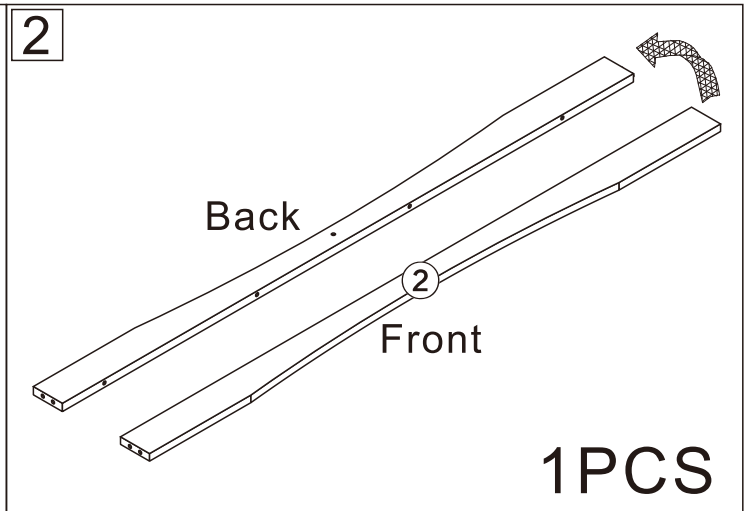

## TV STAND

2 Persons

SCAN for Video Instructions on  
how to Assemble this TV Stand

L1980\*W400\*H765MM

### Installation Instructions

Notes: Don't tighten screws completely at first, just in case parts were assembled wrongly and need disassemble. Tighten screws at last when all parts are put together.

Disassembly and installation of accessories

1

B	80PCS
6*28mm	

2

A	5PCS
	
15*10mm	

3

A	8PCS
	
15*10mm	

4

A	8PCS
	
15*10mm	