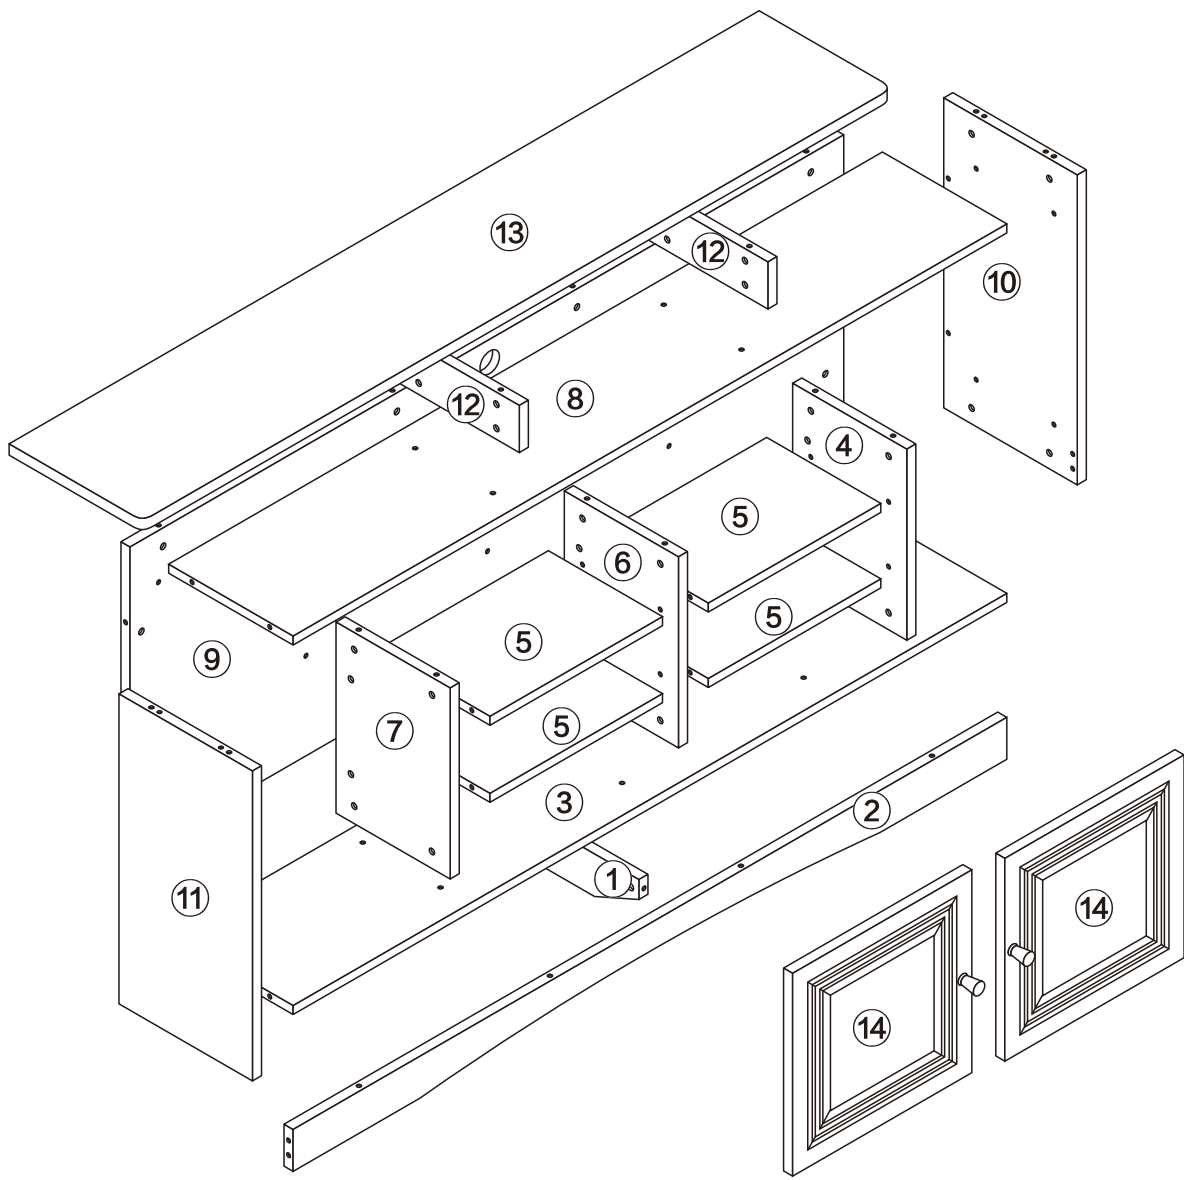

Disassembly and installation of accessories

A 80PCS 15*10mm	B 80PCS 6*28mm	C 8PCS 3.5*14mm	D 4PCS 8*30mm	E 11PCS Φ 15mm	F 16PCS 4*12mm	G 4PCS 	 Tools Recommended	
H 2PCS 	I 2PCS 4*18mm	J 1PCS