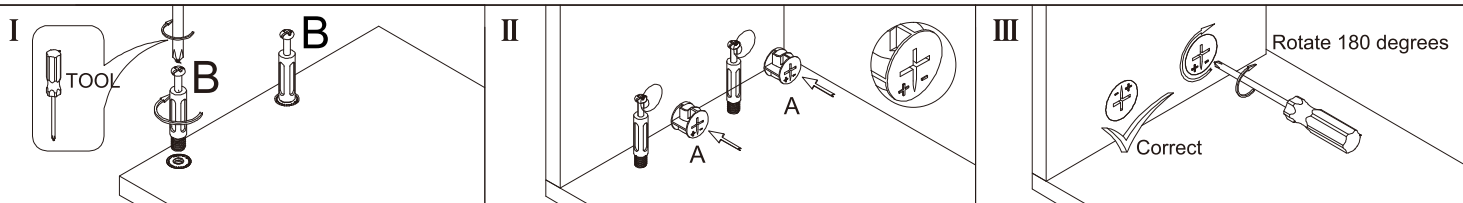

## TV STAND

2 Persons

SCAN for Video Instructions on  
how to Assemble this TV Stand

L1980\*W400\*H765MM

### Installation Instructions

Notes: Don't tighten screws completely at first, just in case parts were assembled wrongly and need disassemble. Tighten screws at last when all parts are put together.

Disassembly and installation of accessories