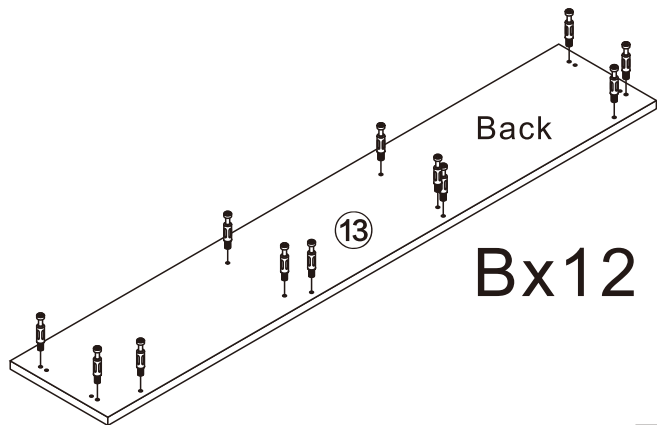

## TV STAND

2 Persons

SCAN for Video Instructions on  
how to Assemble this TV Stand

L1980\*W400\*H765MM

### Installation Instructions

Notes: Don't tighten screws completely at first, just in case parts were assembled wrongly and need disassemble. Tighten screws at last when all parts are put together.

Disassembly and installation of accessories

1

B	80PCS
6*28mm	

2

A	5PCS
	
15*10mm	

3

A	8PCS
	
15*10mm	

4

A	8PCS
	
15*10mm	