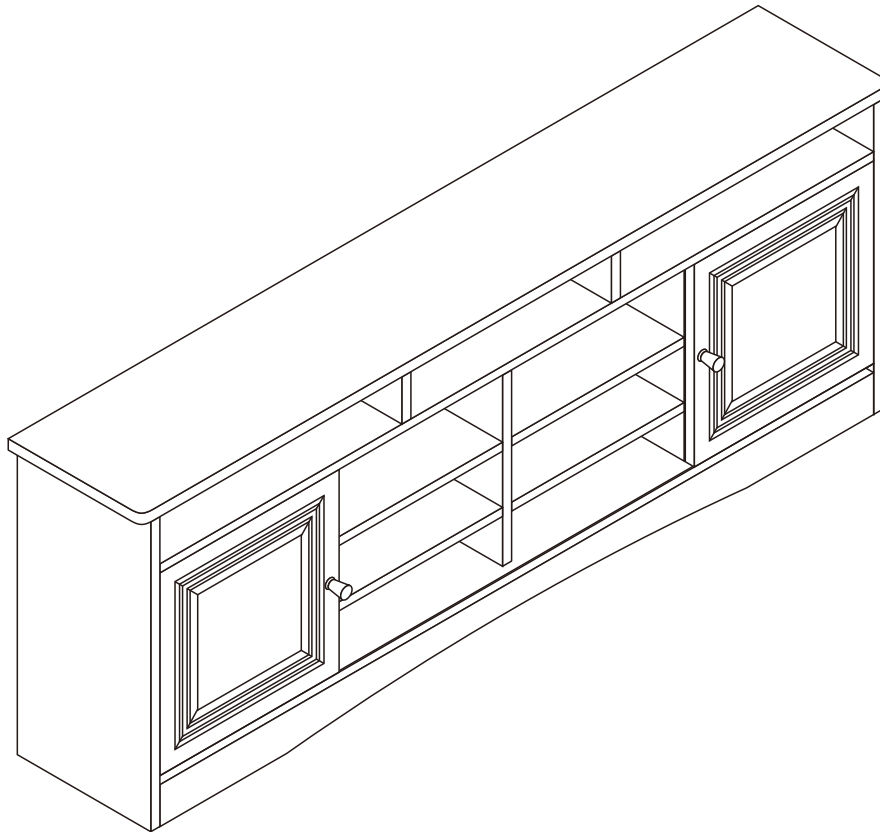

# ST-326-2#

## TV STAND

2 Persons

SCAN for Video Instructions on  
how to Assemble this TV Stand

L1980\*W400\*H765MM