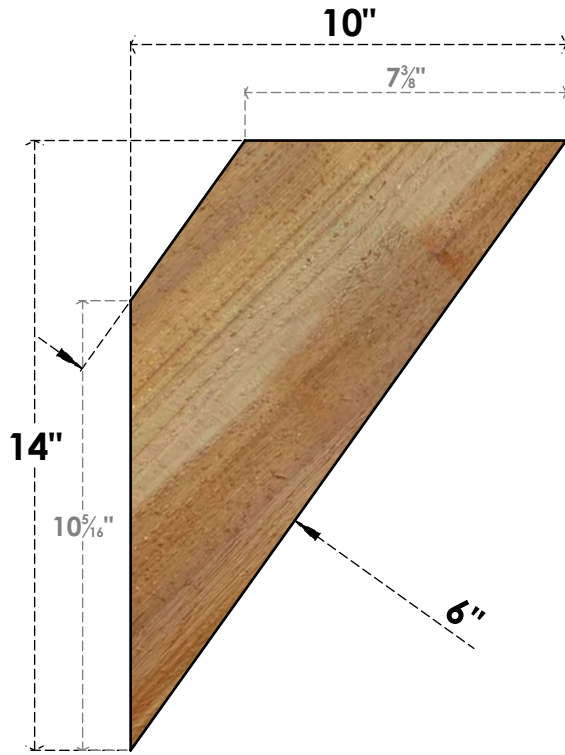

BRC06X10X14TRA00RWR

6"W X 10"D X 14"H TRADITIONAL ROUGH SAWN BRACE, WESTERN RED CEDAR

SIDE

FRONT

EKENA MILLWORK
2300 WEST MAIN ST.
CLARKSVILLE, TX 75426
TOLL FREE: 866-607-0453
WWW.EKENAMILLWORK.COM

NOTES

1. INSTALLATION TO BE COMPLETED IN ACCORDANCE WITH MANUFACTURER'S SPECIFICATIONS.
2. DRAWING MAY NOT BE TO SCALE
3. THIS DRAWING IS INTENDED FOR DESIGN AND PLANNING PURPOSES ONLY.
4. ALL INFORMATION CONTAINED HEREIN WAS CURRENT AT THE TIME OF DEVELOPMENT BUT MUST BE REVIEWED AND APPROVED BY THE PRODUCT MANUFACTURER TO BE CONSIDERED ACCURATE.
5. PRODUCTS ARE NOT KILN DRIED. THIS ITEM IS UNIQUE AND WILL CONTAIN THE NATURAL VARIATIONS THAT THE WOOD SPECIES OFFERS. THIS MAY RESULT IN VARIATIONS UP TO 1/4"