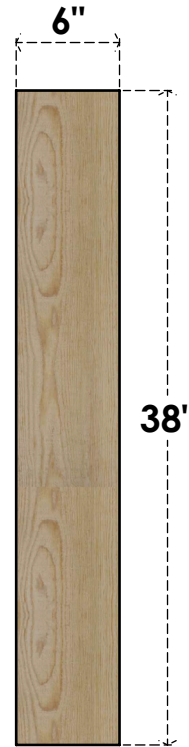

# BRC06X30X38TRA00RDF

6"W X 30"D X 38"H TRADITIONAL ROUGH SAWN BRACE, DOUGLAS FIR

**SIDE**

**FRONT**

EKENA MILLWORK  
 2300 WEST MAIN ST.  
 CLARKSVILLE, TX 75426  
 TOLL FREE: 866-607-0453  
 WWW.EKENAMILLWORK.COM

**NOTES**

1. INSTALLATION TO BE COMPLETED IN ACCORDANCE WITH MANUFACTURER'S SPECIFICATIONS.
2. DRAWING MAY NOT BE TO SCALE
3. THIS DRAWING IS INTENDED FOR DESIGN AND PLANNING PURPOSES ONLY.
4. ALL INFORMATION CONTAINED HEREIN WAS CURRENT AT THE TIME OF DEVELOPMENT BUT MUST BE REVIEWED AND APPROVED BY THE PRODUCT MANUFACTURER TO BE CONSIDERED ACCURATE.
5. PRODUCTS ARE NOT KILN DRIED. THIS ITEM IS UNIQUE AND WILL CONTAIN THE NATURAL VARIATIONS THAT THE WOOD SPECIES OFFERS. THIS MAY RESULT IN VARIATIONS UP TO 1/4"