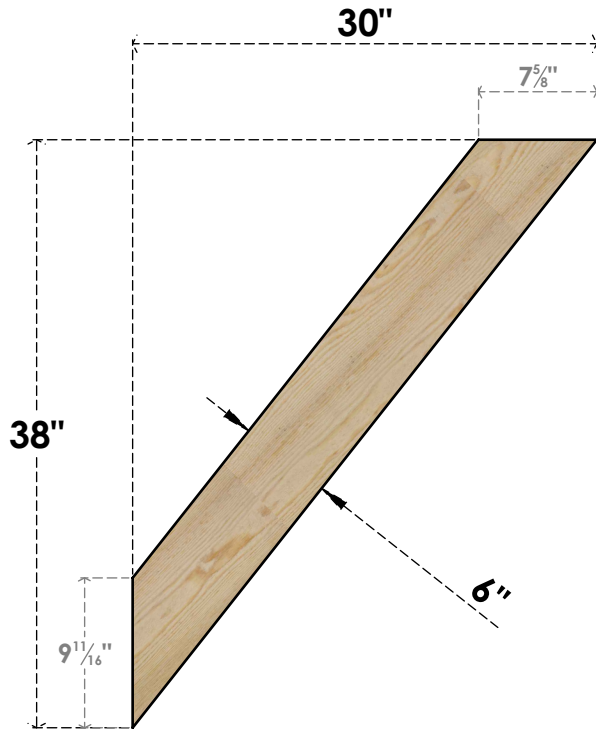

# BRC06X30X38TRA00RDF

6"W X 30"D X 38"H TRADITIONAL ROUGH SAWN BRACE, DOUGLAS FIR

**SIDE**

**FRONT**

EKENA MILLWORK  
 2300 WEST MAIN ST.  
 CLARKSVILLE, TX 75426  
 TOLL FREE: 866-607-0453  
 WWW.EKENAMILLWORK.COM