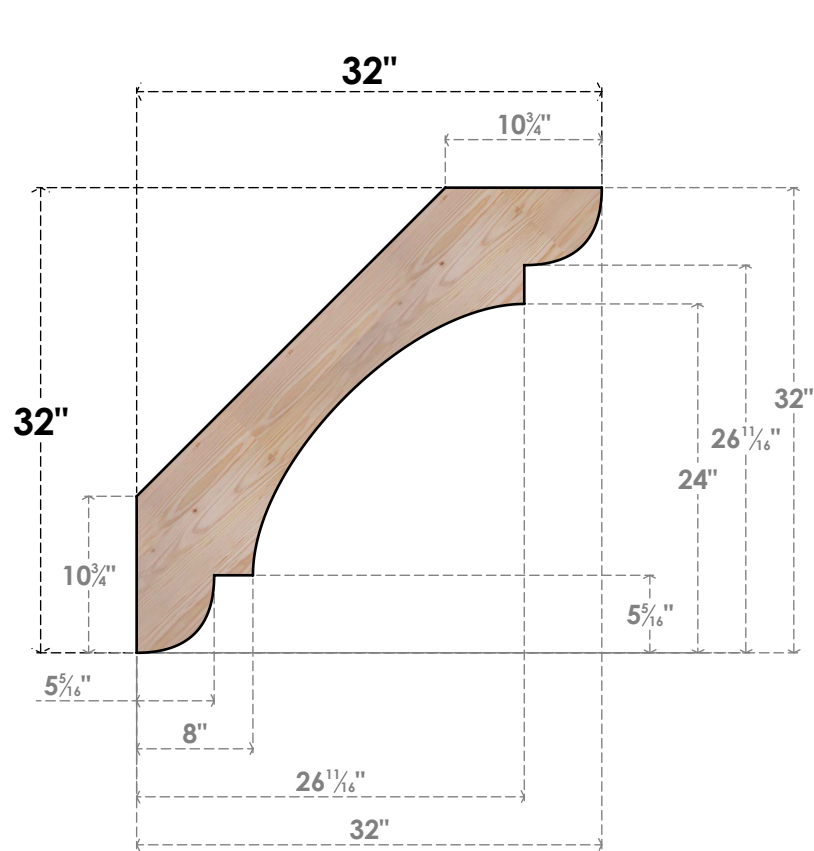

# BRC04X32X32OLY00SDF

3 1/2"W X 32"D X 32"H OLYMPIC SMOOTH BRACE, DOUGLAS FIR

**SIDE**

**FRONT**

EKENA MILLWORK  
 2300 WEST MAIN ST.  
 CLARKSVILLE, TX 75426  
 TOLL FREE: 866-607-0453  
 WWW.EKENAMILLWORK.COM

**NOTES**

1. INSTALLATION TO BE COMPLETED IN ACCORDANCE WITH MANUFACTURER'S SPECIFICATIONS.
2. DRAWING MAY NOT BE TO SCALE
3. THIS DRAWING IS INTENDED FOR DESIGN AND PLANNING PURPOSES ONLY.
4. ALL INFORMATION CONTAINED HEREIN WAS CURRENT AT THE TIME OF DEVELOPMENT BUT MUST BE REVIEWED AND APPROVED BY THE PRODUCT MANUFACTURER TO BE CONSIDERED ACCURATE.
5. PRODUCTS ARE NOT KILN DRIED. THIS ITEM IS UNIQUE AND WILL CONTAIN THE NATURAL VARIATIONS THAT THE WOOD SPECIES OFFERS. THIS MAY RESULT IN VARIATIONS UP TO 1/4"