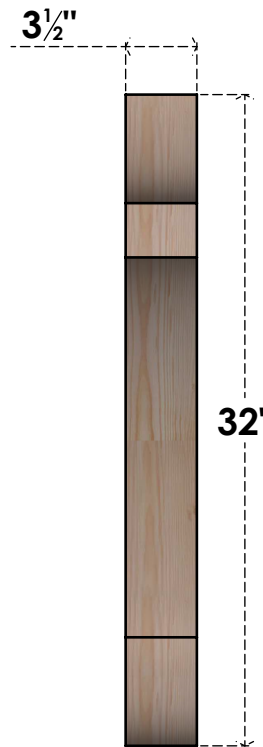

# BRC04X32X32OLY00SDF

3 1/2"W X 32"D X 32"H OLYMPIC SMOOTH BRACE, DOUGLAS FIR

**SIDE**

**FRONT**

EKENA MILLWORK  
 2300 WEST MAIN ST.  
 CLARKSVILLE, TX 75426  
 TOLL FREE: 866-607-0453  
 WWW.EKENAMILLWORK.COM

**NOTES**

1. INSTALLATION TO BE COMPLETED IN ACCORDANCE WITH MANUFACTURER'S SPECIFICATIONS.
2. DRAWING MAY NOT BE TO SCALE
3. THIS DRAWING IS INTENDED FOR DESIGN AND PLANNING PURPOSES ONLY.
4. ALL INFORMATION CONTAINED HEREIN WAS CURRENT AT THE TIME OF DEVELOPMENT BUT MUST BE REVIEWED AND APPROVED BY THE PRODUCT MANUFACTURER TO BE CONSIDERED ACCURATE.
5. PRODUCTS ARE NOT KILN DRIED. THIS ITEM IS UNIQUE AND WILL CONTAIN THE NATURAL VARIATIONS THAT THE WOOD SPECIES OFFERS. THIS MAY RESULT IN VARIATIONS UP TO 1/4"