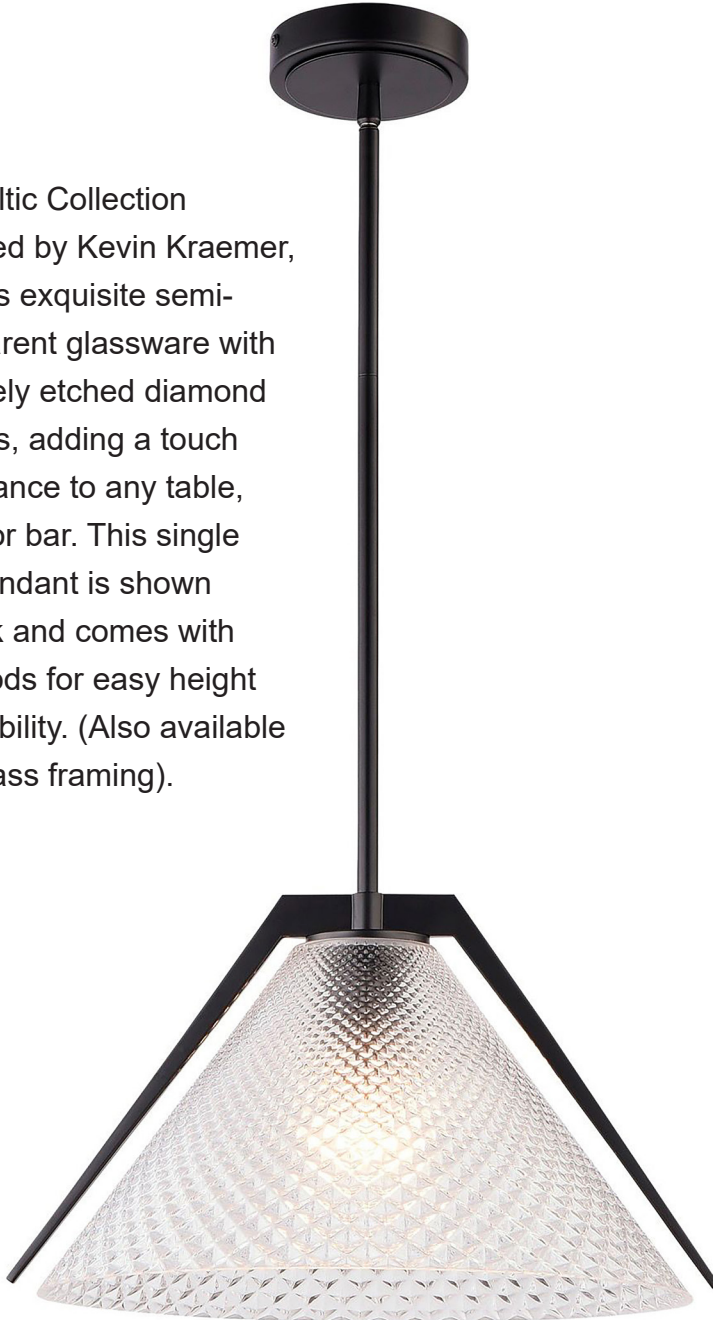

# AC11911BK

## Baltic Collection 1-Light Pendant Black

The Baltic Collection designed by Kevin Kraemer, features exquisite semi-transparent glassware with intricately etched diamond patterns, adding a touch of elegance to any table, island or bar. This single light pendant is shown in black and comes with extra rods for easy height adjustability. (Also available with brass framing).

ORDERING			
Model: AC11911BK			
Collection: Baltic			
Finish: Black and Brushed Brass			
PRODUCT DIMENSIONS			
Weight			
Length	15.00"		
Width	15.00"		
Height	9.00"		
Overall Height			
Ext.			
Chain			
Rods	3 x 12" + 1 x 6"		
Cord Length			
Wire Length			
Canopy / Back Plate	4.7 L x 4.7 D x 1 H		
Sloped Ceiling	Yes		
PACKAGING DIMENSIONS			
Weight	Length	Width	Height
10 lbs	18"	18"	14"
BULBS			
Bulbs Included	No		
Bulb Qty.	1		
Wattage	60		
Dimmable	Yes		
Socket Base Type	E26		
Lumens (LED)			
CRI (LED)			
Kelvin (LED)			
OTHER			
UPC	778350022545		
Material	Metal, Glass		
Listing Approval 1	Interior		
Listing Approval 2	Dry		
Safety Rating	ETL		
Warranty	Limited lifetime warranty		