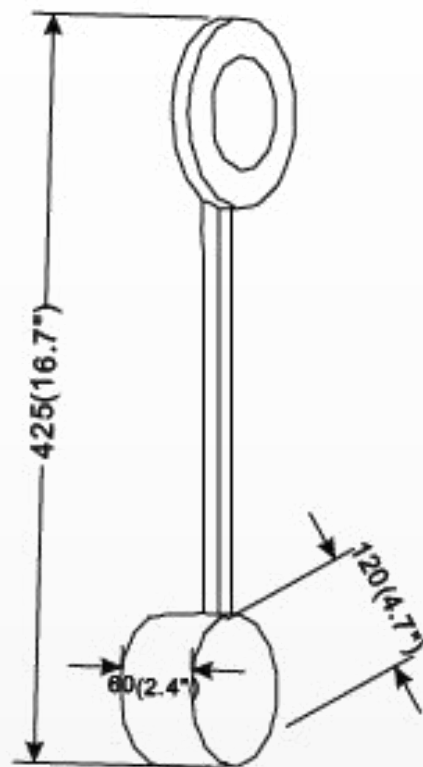

LED Wall Sconce Lights

SPECIFICATION

- Dimension: 16.7"×2.4"×4.7"
- Wattage: 3W
- Voltage: 120V
- Temp: 3000K
- Lumens: 150LM
- Dimmable: ELV , DIMMING 5%-100%
- CRI: > 80
- Material : Iron+Aluminum+Acrylic
- Lifespan : 50000hs
- Warranty: 3 years
- Operation temperature : -20°C-40°C

AVAILABLE FINISH

Black

WHAT'S IN THE BOX:

mounting bracket; plastic anchors;
anchor screws; outlet screws;
wire connectors, ground screw,
canopy screw, gloves