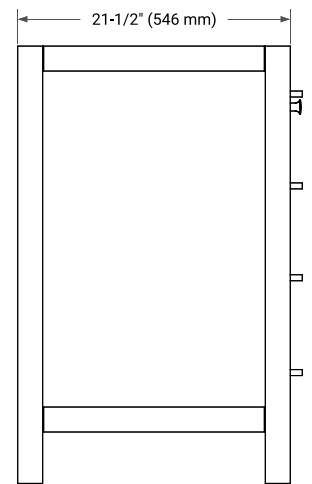

60" SINGLE SINK BASE CABINET

BASE CABINET DIMENSIONS

60" W x 21.5" D x 34.5" H

FEATURES

- Solid wood frame & plywood panels
- Dovetail drawers and joints
- Soft closing doors & drawers

HARDWARE FINISHES*

Brushed Nickel   Satin Brass   Matte Black   Polished Chrome

Hardware comes preinstalled with the illustrated option. Other finishes are available on our online store if you prefer a different one.

AVAILABLE COLORS

White   Grey   Midnight Blue   Espresso   Oak

FRONT VIEW

SIDE VIEW

PLAN VIEW