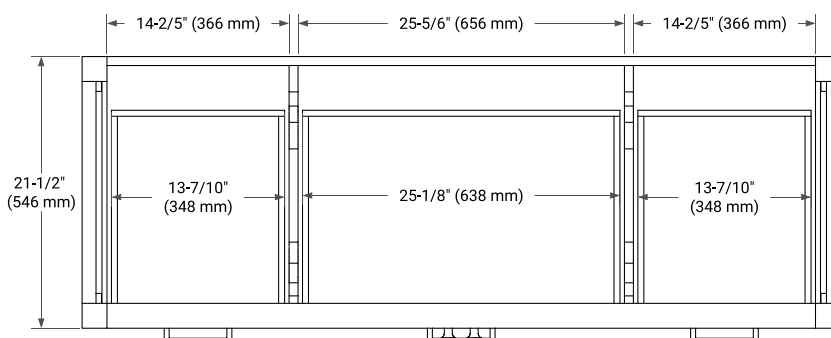

60" SINGLE SINK BASE CABINET

BASE CABINET DIMENSIONS

60" W x 21.5" D x 34.5" H

FEATURES

- Solid wood frame & plywood panels
- Dovetail drawers and joints
- Soft closing doors & drawers

HARDWARE FINISHES*

Brushed Nickel   Satin Brass   Matte Black   Polished Chrome

Hardware comes preinstalled with the illustrated option. Other finishes are available on our online store if you prefer a different one.

AVAILABLE COLORS

White   Grey   Midnight Blue   Espresso   Oak

FRONT VIEW

SIDE VIEW

PLAN VIEW