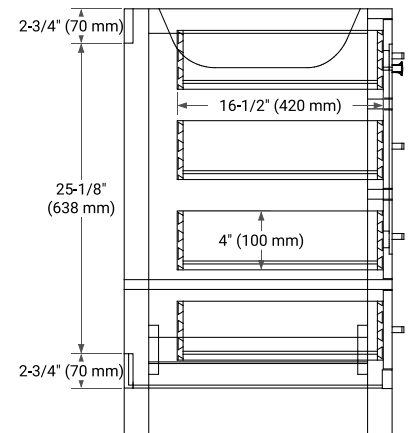

## BASE CABINET DIMENSIONS

60" W x 21.5" D x 34.5" H

## SIDE VIEW

## PLAN VIEW

## OVERALL DIMENSIONS

61" W x 22" D x 0.75" H