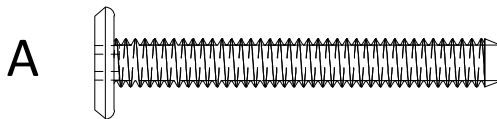

# Deep Seating Ottoman, Side Table, & Conversation Table Assembly Guide

DSL04  
DSL05  
DSL06

\*Actual Style May Vary from  
the One Pictured in this Guide

## HARDWARE INCLUDED

Qty: 8

(1/4-20 x 2")