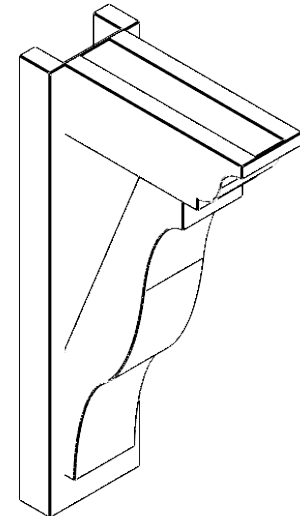

**ITEM NUMBER: OUTUROC040X060X14000X26000X040X020X040FST04RCPR**

4"W TOP X 6"W BACK X 14"D X 26"H X 4"T TOP X 2"T BACK TIMBERTHANE ROUGH CEDAR FUNSTON FAUX WOOD OPEN OUTLOOKER, TRADITIONAL TOP AND BLOCK BACK, 4"W CLOSED BRACE, PRIMED TAN

**SIDE PROFILE**

**FRONT PROFILE**

**ISOMETRIC**

GENERATED DATE : 07/06/2023

EKENA MILLWORK  
2300 WEST MAIN ST.  
CLARKSVILLE, TX 75426  
TOLL FREE: 866-607-0453  
WWW.EKENAMILLWORK.COM

**NOTES**

1. INSTALLATION TO BE COMPLETED IN ACCORDANCE WITH MANUFACTURER'S SPECIFICATIONS.
2. DRAWING MAY NOT BE TO SCALE
3. THIS DRAWING IS INTENDED FOR DESIGN AND PLANNING PURPOSES ONLY.
4. ALL INFORMATION CONTAINED HEREIN WAS CURRENT AT THE TIME OF DEVELOPMENT BUT MUST BE REVIEWED AND APPROVED BY THE PRODUCT MANUFACTURER TO BE CONSIDERED ACCURATE.
5. TIMBERTHANE ARCHITECTURAL PRODUCTS ARE MADE FROM HIGH DENSITY URETHANE AND COME FACTORY PRIMED