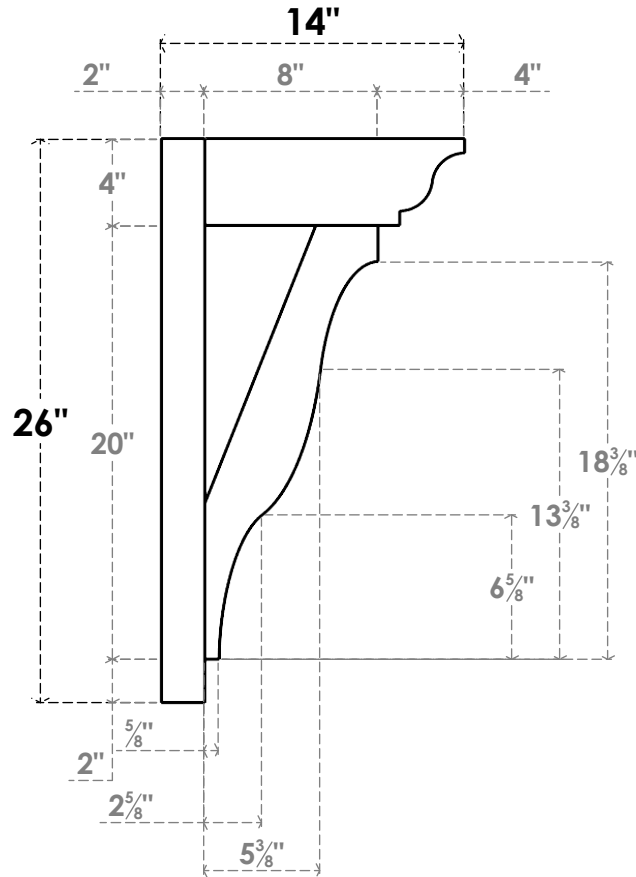

**ITEM NUMBER: OUTUROC040X060X14000X26000X040X020X040FST04RCPR**

4"W TOP X 6"W BACK X 14"D X 26"H X 4"T TOP X 2"T BACK TIMBERTHANE ROUGH CEDAR FUNSTON FAUX WOOD OPEN OUTLOOKER, TRADITIONAL TOP AND BLOCK BACK, 4"W CLOSED BRACE, PRIMED TAN

**SIDE PROFILE**

**FRONT PROFILE**

**ISOMETRIC**

GENERATED DATE : 07/06/2023

EKENA MILLWORK  
2300 WEST MAIN ST.  
CLARKSVILLE, TX 75426  
TOLL FREE: 866-607-0453  
WWW.EKENAMILLWORK.COM

**NOTES**

1. INSTALLATION TO BE COMPLETED IN ACCORDANCE WITH MANUFACTURER'S SPECIFICATIONS.
2. DRAWING MAY NOT BE TO SCALE
3. THIS DRAWING IS INTENDED FOR DESIGN AND PLANNING PURPOSES ONLY.
4. ALL INFORMATION CONTAINED HEREIN WAS CURRENT AT THE TIME OF DEVELOPMENT BUT MUST BE REVIEWED AND APPROVED BY THE PRODUCT MANUFACTURER TO BE CONSIDERED ACCURATE.
5. TIMBERTHANE ARCHITECTURAL PRODUCTS ARE MADE FROM HIGH DENSITY URETHANE AND COME FACTORY PRIMED