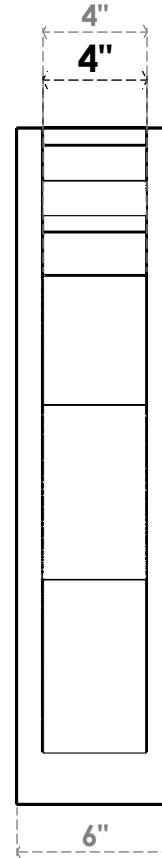

**ITEM NUMBER: OUTUROC040X060X14000X26000X040X020X040FST04RCPR**

4"W TOP X 6"W BACK X 14"D X 26"H X 4"T TOP X 2"T BACK TIMBERTHANE ROUGH CEDAR FUNSTON FAUX WOOD OPEN OUTLOOKER, TRADITIONAL TOP AND BLOCK BACK, 4"W CLOSED BRACE, PRIMED TAN

**SIDE PROFILE**

**FRONT PROFILE**

**ISOMETRIC**

GENERATED DATE : 07/06/2023

EKENA MILLWORK  
2300 WEST MAIN ST.  
CLARKSVILLE, TX 75426  
TOLL FREE: 866-607-0453  
WWW.EKENAMILLWORK.COM

**NOTES**

1. INSTALLATION TO BE COMPLETED IN ACCORDANCE WITH MANUFACTURER'S SPECIFICATIONS.
2. DRAWING MAY NOT BE TO SCALE
3. THIS DRAWING IS INTENDED FOR DESIGN AND PLANNING PURPOSES ONLY.
4. ALL INFORMATION CONTAINED HEREIN WAS CURRENT AT THE TIME OF DEVELOPMENT BUT MUST BE REVIEWED AND APPROVED BY THE PRODUCT MANUFACTURER TO BE CONSIDERED ACCURATE.
5. TIMBERTHANE ARCHITECTURAL PRODUCTS ARE MADE FROM HIGH DENSITY URETHANE AND COME FACTORY PRIMED