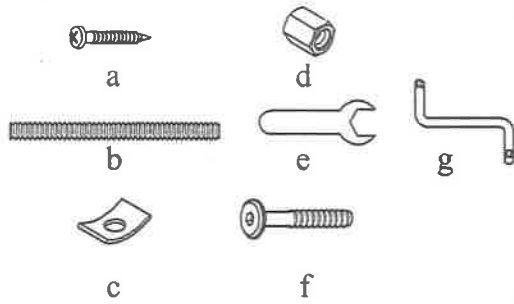

## Assembly Instruction

**A . Components :**

- |                  |      |
|------------------|------|
| 1. Headboard     | 1 x  |
| 2. Leg Headboard | 2 x  |
| 3. Footboard     | 1 x  |
| 4. Leg Footboard | 2 x  |
| 5. Bed Rail      | 2 x  |
| 6. Slat          | 12 x |
| 7. Center Rail   | 1 x  |
| 8. Slat Support  | 4 x  |

**B . Hardware :**

- |                  |     |
|------------------|-----|
| a. Screw         | 8 x |
| b. Stud Bolt     | 8 x |
| c. Square Washer | 8 x |
| d. Hex Nut       | 8 x |
| e. Wrench        | 1 x |
| f. Allen Bolt    | 2 x |
| g. Allen Key     | 1 x |