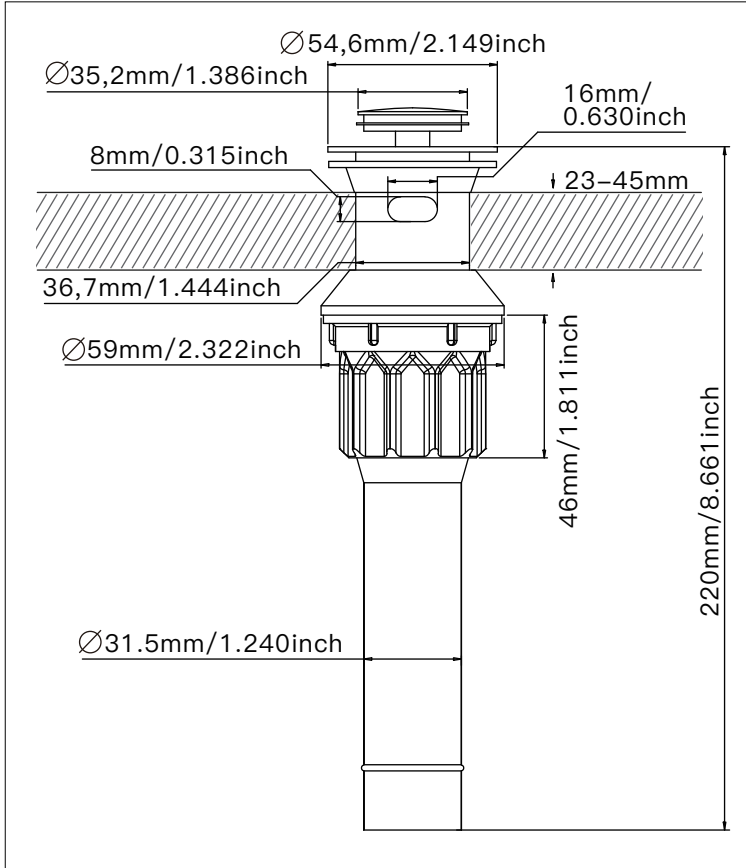

## ROUGH-IN DIMENSIONS

- 1433101 Finish: Polished Chrome
- 1433102 Finish: Brushed Nickel
- 1433104 Finish: Matte Black
- 1433108 Finish: Brushed Gold

If you have any question or need help,  
please visit [PARLOS® website](http://www.parlos.com)  
<http://www.parlos.com>

## ROUGH-IN DIMENSIONS

- Metal Pop-Up Drain with Overflow
- cUPC Flexible Water Supply Hoses

If you have any question or need help,  
please visit **PARLOS®** website  
<http://www.parlos.com>

Measure in mm