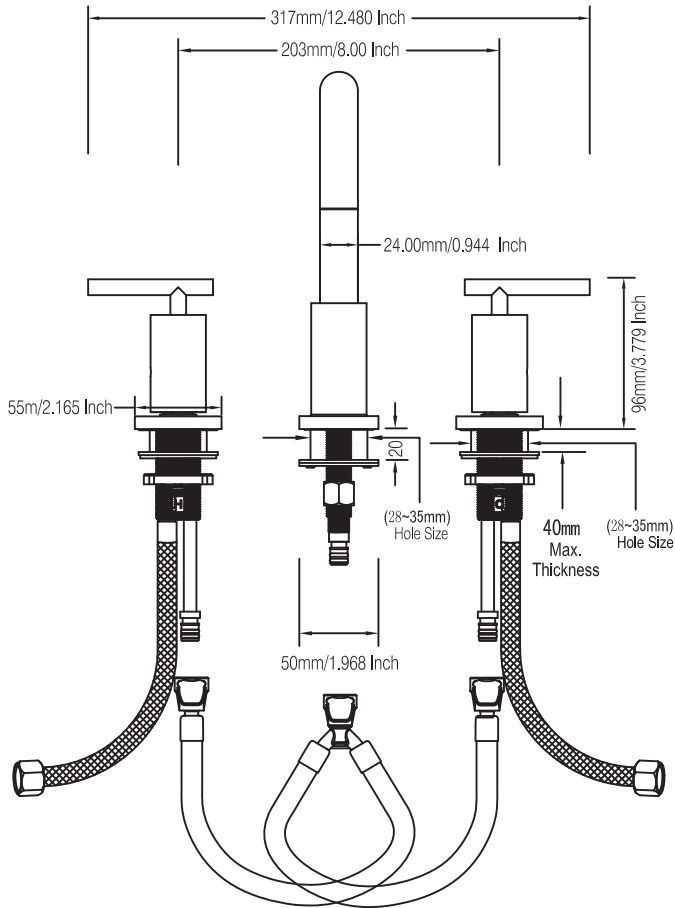

## ROUGH-IN DIMENSIONS

- 1433101 Finish: Polished Chrome
- 1433102 Finish: Brushed Nickel
- 1433104 Finish: Matte Black
- 1433108 Finish: Brushed Gold

If you have any question or need help,  
please visit [PARLOS® website](http://www.parlos.com)  
<http://www.parlos.com>

## ROUGH-IN DIMENSIONS

- Metal Pop-Up Drain with Overflow
- cUPC Flexible Water Supply Hoses

If you have any question or need help,  
please visit **PARLOS®** website  
<http://www.parlos.com>

Measure in mm