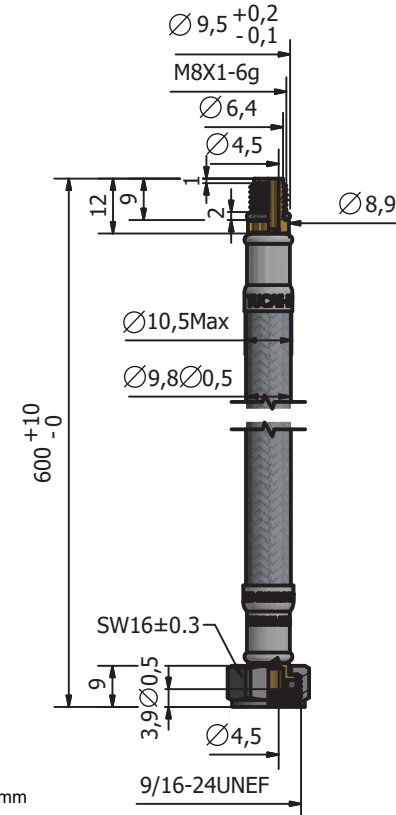

## ROUGH-IN DIMENSIONS

- 1433101 Finish: Polished Chrome
- 1433102 Finish: Brushed Nickel
- 1433104 Finish: Matte Black
- 1433108 Finish: Brushed Gold

If you have any question or need help,  
please visit [PARLOS® website](http://www.parlos.com)  
<http://www.parlos.com>

## ROUGH-IN DIMENSIONS

- Metal Pop-Up Drain with Overflow
- cUPC Flexible Water Supply Hoses

If you have any question or need help,  
please visit **PARLOS®** website  
<http://www.parlos.com>

Measure in mm