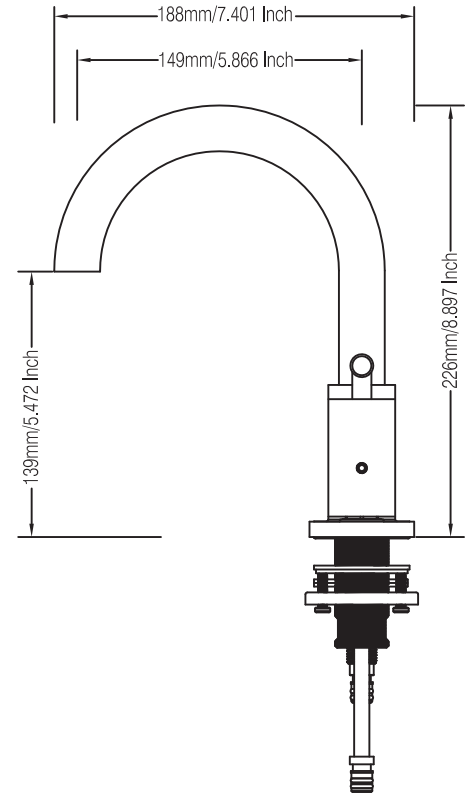

## ROUGH-IN DIMENSIONS

- 1433101 Finish: Polished Chrome
- 1433102 Finish: Brushed Nickel
- 1433104 Finish: Matte Black
- 1433108 Finish: Brushed Gold

If you have any question or need help,  
please visit [PARLOS® website](http://www.parlos.com)  
<http://www.parlos.com>

## ROUGH-IN DIMENSIONS

- Metal Pop-Up Drain with Overflow
- cUPC Flexible Water Supply Hoses

If you have any question or need help,  
please visit **PARLOS®** website  
<http://www.parlos.com>

Measure in mm