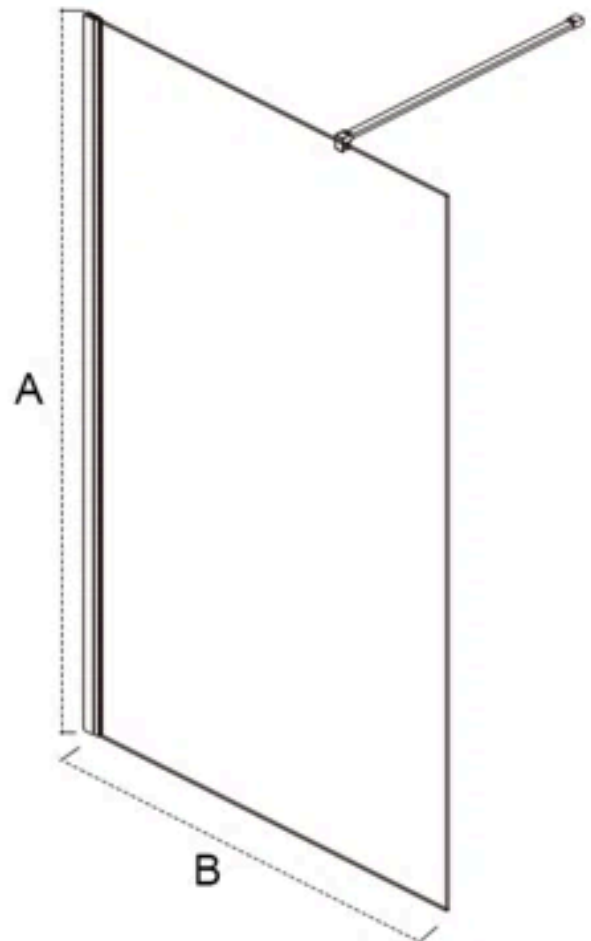

ELEGANT

SHOWER DOORS

- ✓ Unrivaled Quality
- ✓ Certified clear glass
- ✓ Easy to install
- ✓ Worry-Free Warranty

Model	A(Door Height)	B(Door Width)	Adjustment Width
UWR34-CO	74"	34"	33.4-34"

At ELEGANT, we believe in our products (shower door or shower enclosure).
That's why we back them all with 2 year warranty.