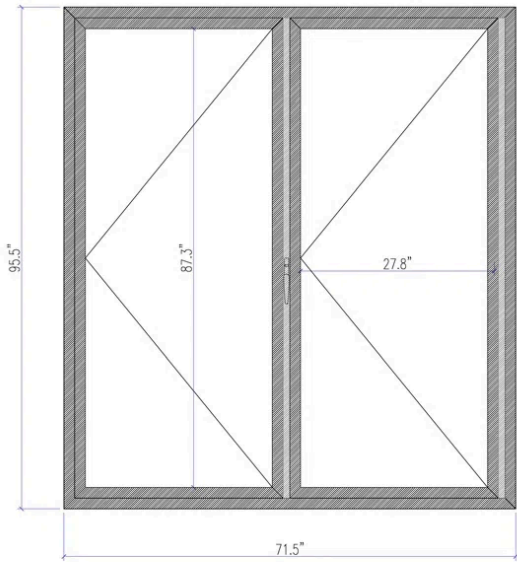

Front View Dimension

Bottom Track Dimension

Our current folding doors come with the high bottom track, which offers the advantages of superior airtightness, sealing, and resistance to water intrusion from outside

We can also customize a low bottom track to accommodate the needs of elderly and disabled individuals, providing easy access

Inside House Orientation

Cut Dimension