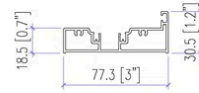

Front View Dimension

Bottom Track Dimension

Our current folding doors come with the high bottom track, which offers the advantages of superior airtightness, sealing, and resistance to water intrusion from outside

We can also customize a low bottom track to accommodate the needs of elderly and disabled individuals, providing easy access

Inside House Orientation

Cut Dimension