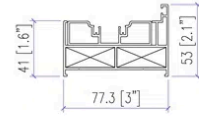

Front View Dimension

Bottom Track Dimension

Our current folding doors come with the high bottom track, which offers the advantages of superior airtightness, sealing, and resistance to water intrusion from outside

We can also customize a low bottom track to accommodate the needs of elderly and disabled individuals, providing easy access

Inside House Orientation

Cut Dimension