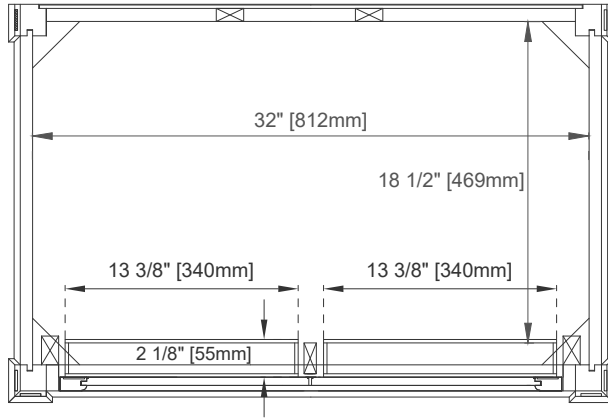

Features and Materials

Solids: BKO/BNM/B W/SC/SGR/UGR/VBL-Yellow Poplar;
SBR-Para Wood and Yellow Poplar
Veneers: BNM-Birch; SBR-Para Wood
Panels: Plywood
Installation Type: Floor Standing
Number of Basins: One, with Optional 3cm Top
Vanity Top Included: NO, Optional 3cm Tops Available with Sinks
Optional Wooden Backsplash
Basins Included: NO
Overflow: Yes, Front Facing
Number of Doors: One
Number of Drawers: Two
Number of Tip Outs: One
Assembly Type: Installation of Optional 3cm Top with Sink
Drawer Box Material and Construction: 12mm Plywood/English Dovetail Joinery
Hardware Material and Finish: Zinc Alloy in Satin Nickel Color
Fits Drain Hole Size: 1 3/4"
Full Extension, Soft Close Glides
European Soft Close Hinges
Aluminum Laminate Drawer Liners
Adjustable Levelers

Dimension

Width: 35-3/4"
Depth: 22-7/8"
Height: 32-5/8"
Rough-In Height: 21-1/2"

36" VANITY

VANITIES

Top View

Knob

Front View

36" VANITY

VANITIES

Side View

Back View

All dimensions are nominal