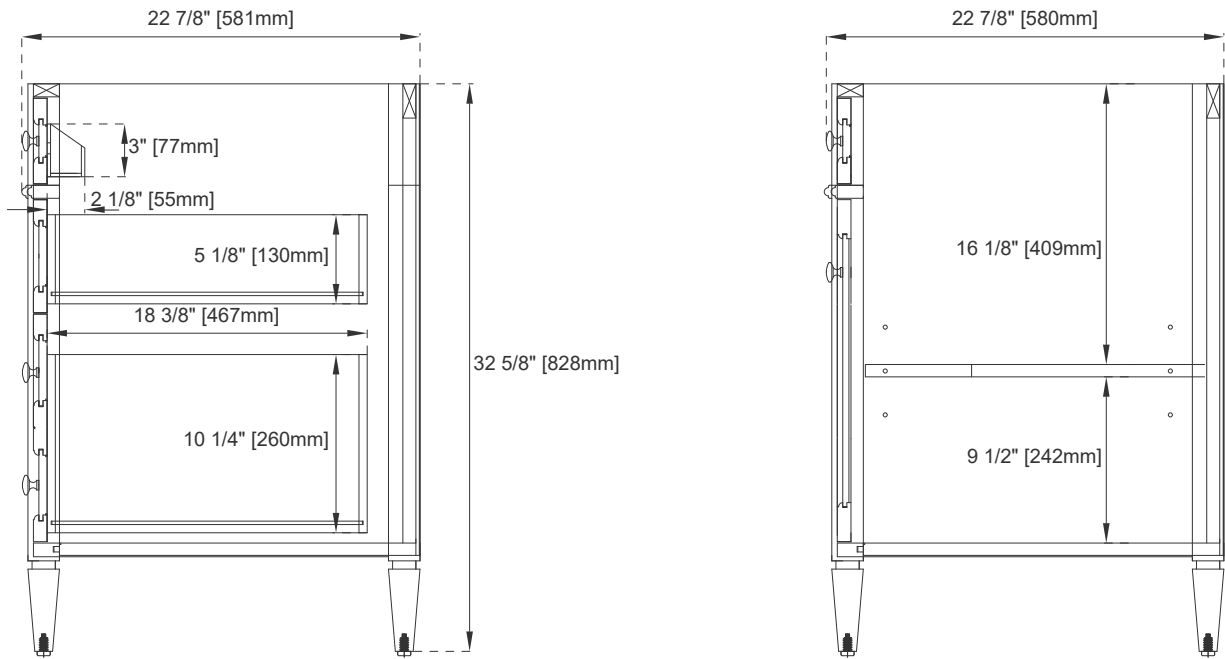

Features and Materials

Solids: BKO/BNM/B W/SC/SGR/UGR/VBL-Yellow Poplar;
SBR-Para Wood and Yellow Poplar
Veneers: BNM-Birch; SBR-Para Wood
Panels: Plywood
Installation Type: Floor Standing
Number of Basins: One, with Optional 3cm Top
Vanity Top Included: NO, Optional 3cm Tops Available with Sinks
Optional Wooden Backsplash
Basins Included: NO
Overflow: Yes, Front Facing
Number of Doors: One
Number of Drawers: Two
Number of Tip Outs: One
Assembly Type: Installation of Optional 3cm Top with Sink
Drawer Box Material and Construction: 12mm Plywood/English Dovetail Joinery
Hardware Material and Finish: Zinc Alloy in Satin Nickel Color
Fits Drain Hole Size: 1 3/4"
Full Extension, Soft Close Glides
European Soft Close Hinges
Aluminum Laminate Drawer Liners
Adjustable Levelers

Dimension

Width: 35-3/4"
Depth: 22-7/8"
Height: 32-5/8"
Rough-In Height: 21-1/2"

36" VANITY

VANITIES

Top View

Knob

Front View

36" VANITY

VANITIES

Side View

Back View

All dimensions are nominal