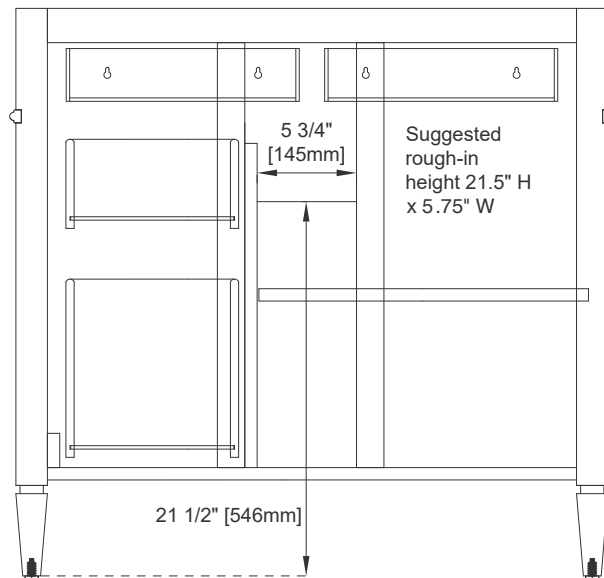

Features and Materials

Solids: BKO/BNM/B W/SC/SGR/UGR/VBL-Yellow Poplar;
SBR-Para Wood and Yellow Poplar
Veneers: BNM-Birch; SBR-Para Wood
Panels: Plywood
Installation Type: Floor Standing
Number of Basins: One, with Optional 3cm Top
Vanity Top Included: NO, Optional 3cm Tops Available with Sinks
Optional Wooden Backsplash
Basins Included: NO
Overflow: Yes, Front Facing
Number of Doors: One
Number of Drawers: Two
Number of Tip Outs: One
Assembly Type: Installation of Optional 3cm Top with Sink
Drawer Box Material and Construction: 12mm Plywood/English Dovetail Joinery
Hardware Material and Finish: Zinc Alloy in Satin Nickel Color
Fits Drain Hole Size: 1 3/4"
Full Extension, Soft Close Glides
European Soft Close Hinges
Aluminum Laminate Drawer Liners
Adjustable Levelers

Dimension

Width: 35-3/4"
Depth: 22-7/8"
Height: 32-5/8"
Rough-In Height: 21-1/2"

36" VANITY

VANITIES

Top View

Knob

Front View

36" VANITY

VANITIES

Side View

Back View

All dimensions are nominal