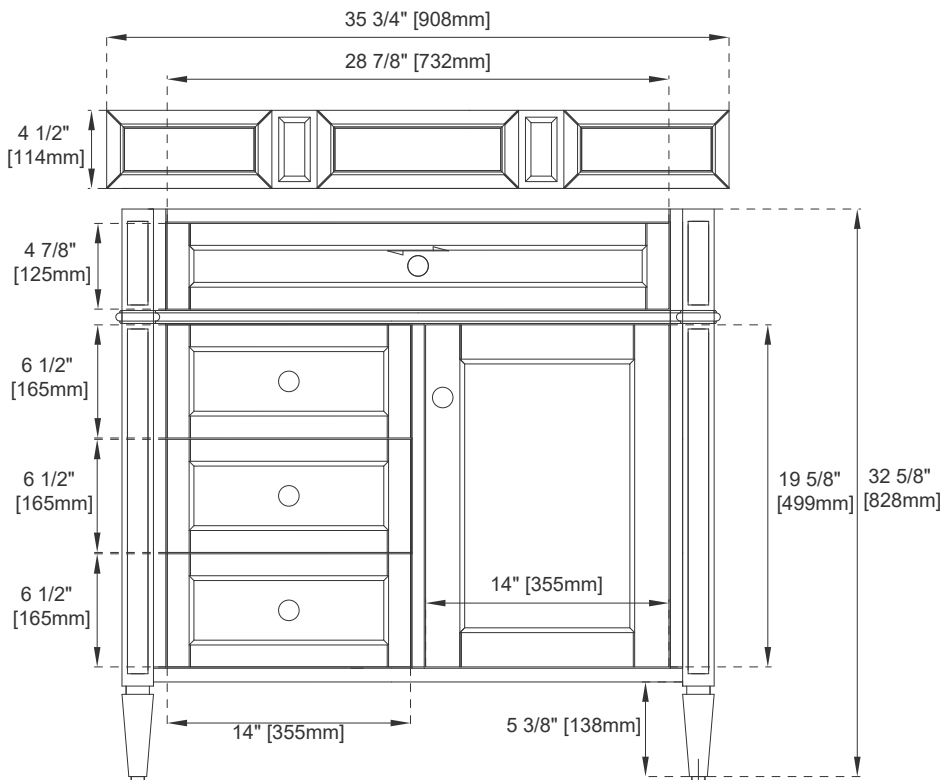

Features and Materials

Solids: BKO/BNM/B W/SC/SGR/UGR/VBL-Yellow Poplar;
SBR-Para Wood and Yellow Poplar
Veneers: BNM-Birch; SBR-Para Wood
Panels: Plywood
Installation Type: Floor Standing
Number of Basins: One, with Optional 3cm Top
Vanity Top Included: NO, Optional 3cm Tops Available with Sinks
Optional Wooden Backsplash
Basins Included: NO
Overflow: Yes, Front Facing
Number of Doors: One
Number of Drawers: Two
Number of Tip Outs: One
Assembly Type: Installation of Optional 3cm Top with Sink
Drawer Box Material and Construction: 12mm Plywood/English Dovetail Joinery
Hardware Material and Finish: Zinc Alloy in Satin Nickel Color
Fits Drain Hole Size: 1 3/4"
Full Extension, Soft Close Glides
European Soft Close Hinges
Aluminum Laminate Drawer Liners
Adjustable Levelers

Dimension

Width: 35-3/4"
Depth: 22-7/8"
Height: 32-5/8"
Rough-In Height: 21-1/2"

36" VANITY

VANITIES

Top View

Knob

Front View

36" VANITY

VANITIES

Side View

Back View

All dimensions are nominal