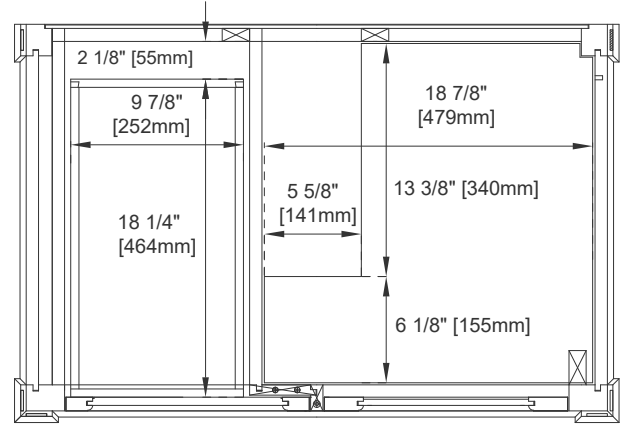

Features and Materials

Solids: BKO/BNM/B W/SC/SGR/UGR/VBL-Yellow Poplar;
SBR-Para Wood and Yellow Poplar
Veneers: BNM-Birch; SBR-Para Wood
Panels: Plywood
Installation Type: Floor Standing
Number of Basins: One, with Optional 3cm Top
Vanity Top Included: NO, Optional 3cm Tops Available with Sinks
Optional Wooden Backsplash
Basins Included: NO
Overflow: Yes, Front Facing
Number of Doors: One
Number of Drawers: Two
Number of Tip Outs: One
Assembly Type: Installation of Optional 3cm Top with Sink
Drawer Box Material and Construction: 12mm Plywood/English Dovetail Joinery
Hardware Material and Finish: Zinc Alloy in Satin Nickel Color
Fits Drain Hole Size: 1 3/4"
Full Extension, Soft Close Glides
European Soft Close Hinges
Aluminum Laminate Drawer Liners
Adjustable Levelers

Dimension

Width: 35-3/4"
Depth: 22-7/8"
Height: 32-5/8"
Rough-In Height: 21-1/2"

36" VANITY

VANITIES

Top View

Knob

Front View

36" VANITY

VANITIES

Side View

Back View

All dimensions are nominal