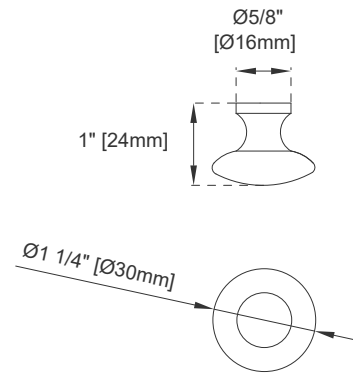

Features and Materials

Solids: BKO/BNM/B W/SC/SGR/UGR/VBL-Yellow Poplar;
SBR-Para Wood and Yellow Poplar
Veneers: BNM-Birch; SBR-Para Wood
Panels: Plywood
Installation Type: Floor Standing
Number of Basins: One, with Optional 3cm Top
Vanity Top Included: NO, Optional 3cm Tops Available with Sinks
Optional Wooden Backsplash
Basins Included: NO
Overflow: Yes, Front Facing
Number of Doors: One
Number of Drawers: Two
Number of Tip Outs: One
Assembly Type: Installation of Optional 3cm Top with Sink
Drawer Box Material and Construction: 12mm Plywood/English Dovetail Joinery
Hardware Material and Finish: Zinc Alloy in Satin Nickel Color
Fits Drain Hole Size: 1 3/4"
Full Extension, Soft Close Glides
European Soft Close Hinges
Aluminum Laminate Drawer Liners
Adjustable Levelers

Dimension

Width: 35-3/4"
Depth: 22-7/8"
Height: 32-5/8"
Rough-In Height: 21-1/2"

36" VANITY

VANITIES

Top View

Knob

Front View

36" VANITY

VANITIES

Side View

Back View

All dimensions are nominal