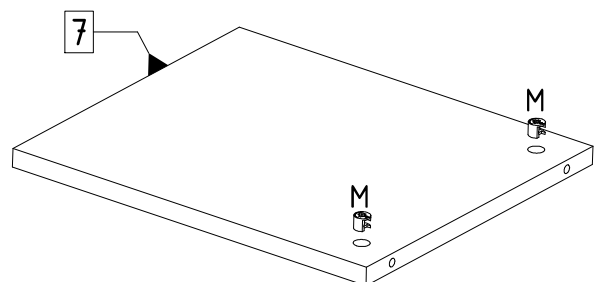

Table accessories

 A1	 G	8 x 30  K	10 X 50  K1	6,3 X 50  KN
 KR	15 x 12  M	 N5	 OK1	 OK2
 PE	 PL	 PP3	6 x 34 mm  T	4 x 16  W16
3 x 16mm  W3	4 X 25mm  W4	 Z	 ZPB	 ZPH
	 WKL	 SK	 KRD	 WK

Elements				Accessories	
SYMBOL	LENGTH	WIDTH	QUANTITY	SYMBOL	QUANTITY
BL(1)	34.02	13.07	1	A1	1
BP(2)	34.02	13.07	1	G	38
FT(3)	20.87	16.26	3	K	4
P1(4)	17.91	12.84	1	K1	1
P2(5)	17.91	12.84	1	KN	12
P3(6)	15.39	13.07	1	KR	1
P4(7)	15.39	13.07	1	KRD (attached to the electric fireplace)	32
PC1(8)	18.78	15.63	2	M	16
PC2(9)	62.72	8.15	2	N5	5
PP0(10)	61.54	13.07	1	OK1	3
PS(11)	14.37	12.48	2	OK2	3
WD(12)	62.99	13.07	1	PE	6
WG(13)	62.99	13.07	1	PL	10
				PP3	8
				SK (attached to the electric fireplace)	1
				T	16
				W16	14
				W3	16
				W4	14
				W60	1
				WK (attached to the electric fireplace)	6
				WKL (attached to the electric fireplace)	1
				Z	16
				ZPB	2
				ZPH	4

2.

3.

4.

5.

10.

11.

12.

13.