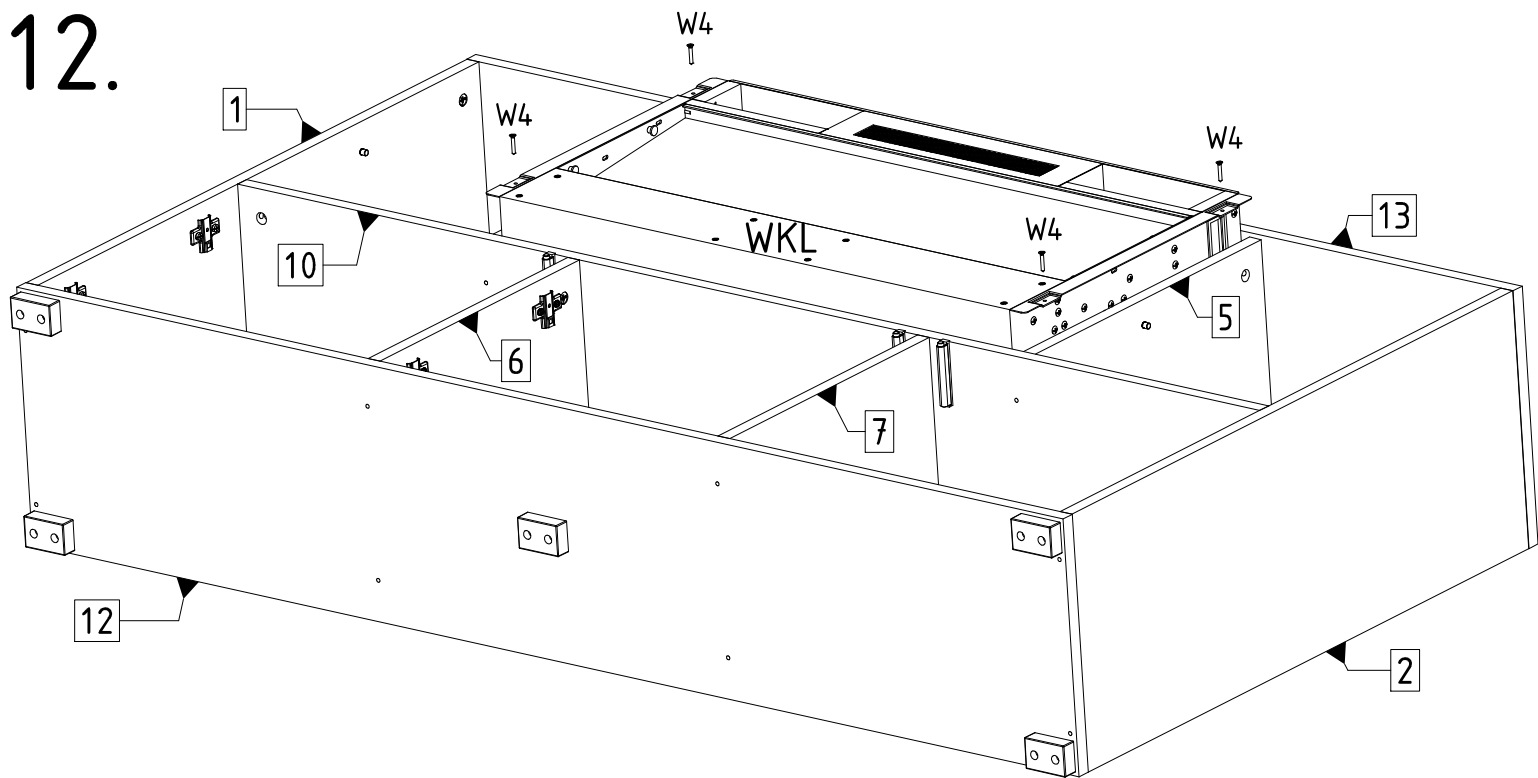

Table accessories

 A1	 G	8 x 30  K	10 X 50  K1	6,3 X 50  KN
 KR	15 x 12  M	 N5	 OK1	 OK2
 PE	 PL	 PP3	6 x 34 mm  T	4 x 16  W16
3 x 16mm  W3	4 X 25mm  W4	 Z	 ZPB	 ZPH
	 WKL	 SK	 KRD	 WK

Elements				Accessories	
SYMBOL	LENGTH	WIDTH	QUANTITY	SYMBOL	QUANTITY
BL(1)	34.02	13.07	1	A1	1
BP(2)	34.02	13.07	1	G	38
FT(3)	20.87	16.26	3	K	4
P1(4)	17.91	12.84	1	K1	1
P2(5)	17.91	12.84	1	KN	12
P3(6)	15.39	13.07	1	KR	1
P4(7)	15.39	13.07	1	KRD (attached to the electric fireplace)	32
PC1(8)	18.78	15.63	2	M	16
PC2(9)	62.72	8.15	2	N5	5
PP0(10)	61.54	13.07	1	OK1	3
PS(11)	14.37	12.48	2	OK2	3
WD(12)	62.99	13.07	1	PE	6
WG(13)	62.99	13.07	1	PL	10
				PP3	8
				SK (attached to the electric fireplace)	1
				T	16
				W16	14
				W3	16
				W4	14
				W60	1
				WK (attached to the electric fireplace)	6
				WKL (attached to the electric fireplace)	1
				Z	16
				ZPB	2
				ZPH	4

2.

3.

4.

5.

10.

11.

12.

13.