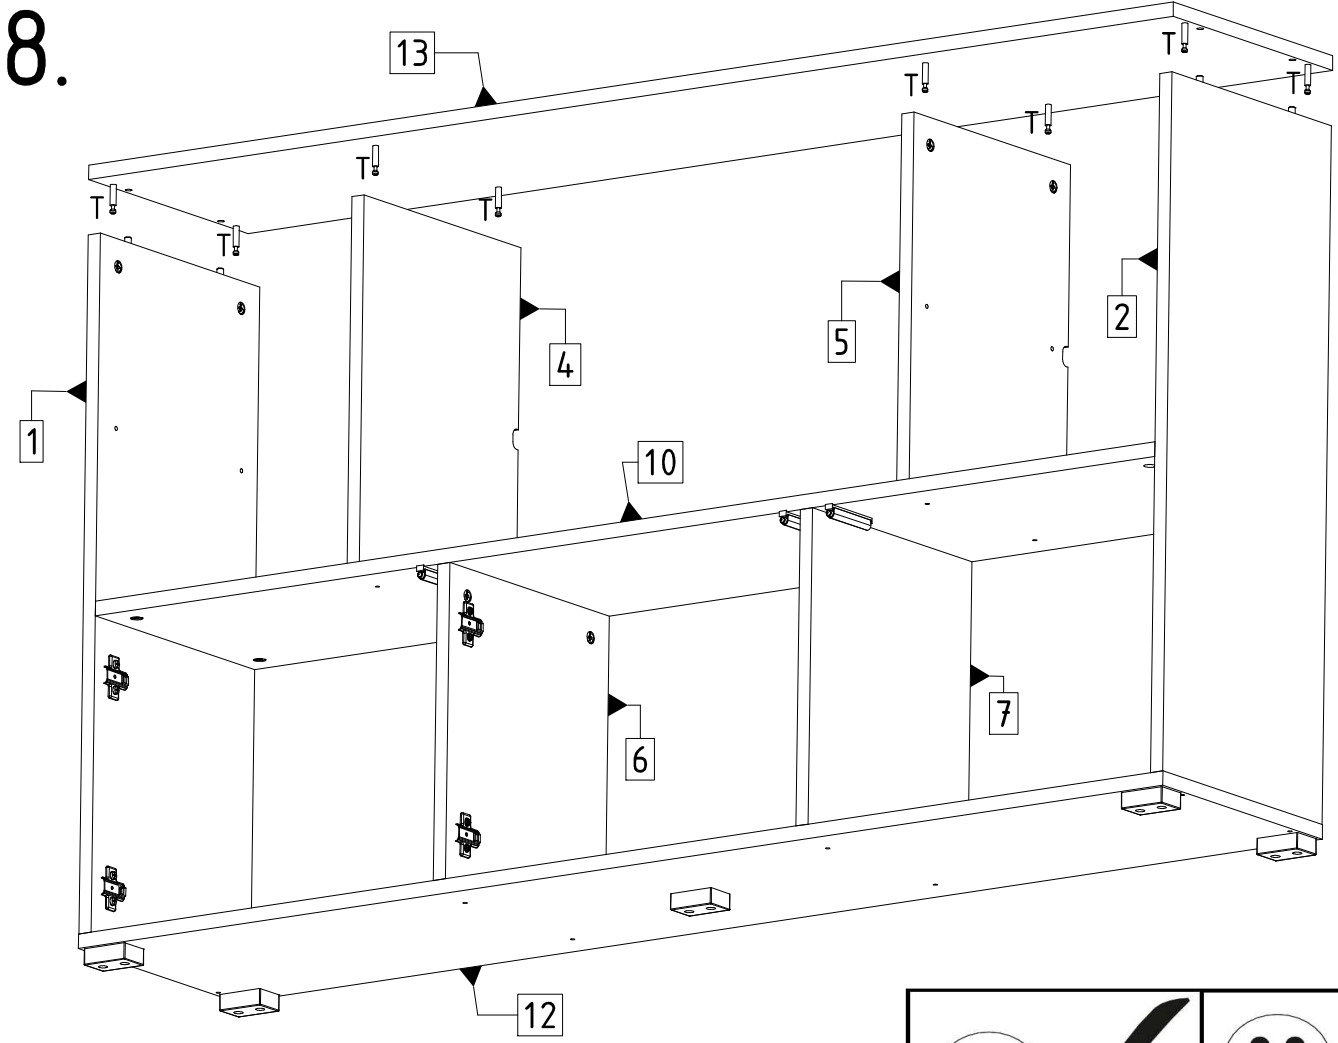

Table accessories

 A1	 G	8 x 30  K	10 X 50  K1	6,3 X 50  KN
 KR	15 x 12  M	 N5	 OK1	 OK2
 PE	 PL	 PP3	6 x 34 mm  T	4 x 16  W16
3 x 16mm  W3	4 X 25mm  W4	 Z	 ZPB	 ZPH
	 WKL	 SK	 KRD	 WK

Elements				Accessories	
SYMBOL	LENGTH	WIDTH	QUANTITY	SYMBOL	QUANTITY
BL(1)	34.02	13.07	1	A1	1
BP(2)	34.02	13.07	1	G	38
FT(3)	20.87	16.26	3	K	4
P1(4)	17.91	12.84	1	K1	1
P2(5)	17.91	12.84	1	KN	12
P3(6)	15.39	13.07	1	KR	1
P4(7)	15.39	13.07	1	KRD (attached to the electric fireplace)	32
PC1(8)	18.78	15.63	2	M	16
PC2(9)	62.72	8.15	2	N5	5
PP0(10)	61.54	13.07	1	OK1	3
PS(11)	14.37	12.48	2	OK2	3
WD(12)	62.99	13.07	1	PE	6
WG(13)	62.99	13.07	1	PL	10
				PP3	8
				SK (attached to the electric fireplace)	1
				T	16
				W16	14
				W3	16
				W4	14
				W60	1
				WK (attached to the electric fireplace)	6
				WKL (attached to the electric fireplace)	1
				Z	16
				ZPB	2
				ZPH	4

2.

3.

4.

5.

10.

11.

12.

13.