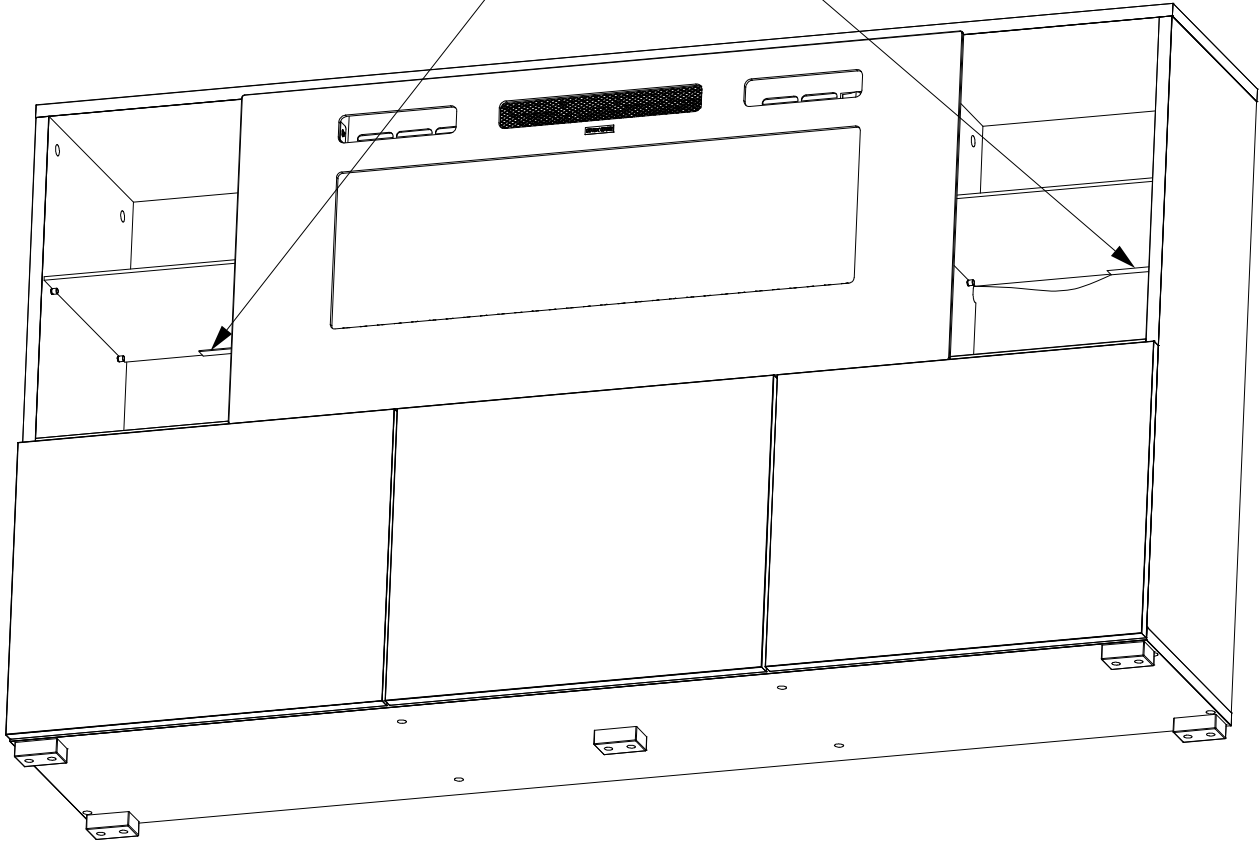

18.

LED GLASS CLIP