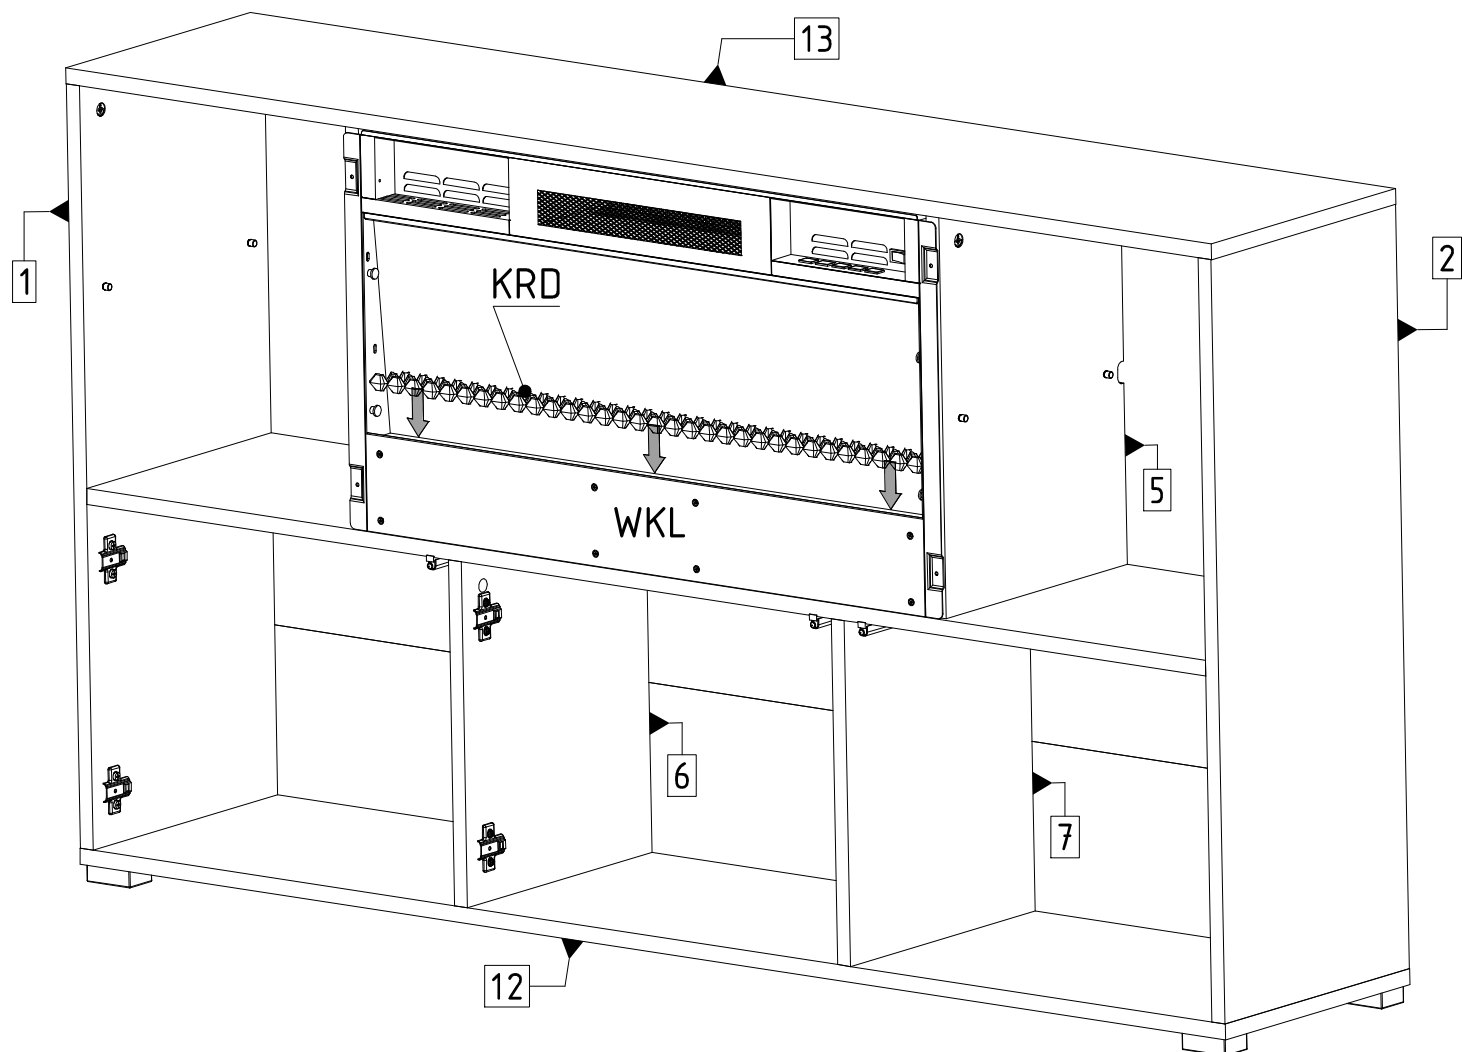

Table accessories

 A1	 G	8 x 30  K	10 X 50  K1	6,3 X 50  KN
 KR	15 x 12  M	 N5	 OK1	 OK2
 PE	 PL	 PP3	6 x 34 mm  T	4 x 16  W16
3 x 16mm  W3	4 X 25mm  W4	 Z	 ZPB	 ZPH
	 WKL	 SK	 KRD	 WK

Elements				Accessories	
SYMBOL	LENGTH	WIDTH	QUANTITY	SYMBOL	QUANTITY
BL(1)	34.02	13.07	1	A1	1
BP(2)	34.02	13.07	1	G	38
FT(3)	20.87	16.26	3	K	4
P1(4)	17.91	12.84	1	K1	1
P2(5)	17.91	12.84	1	KN	12
P3(6)	15.39	13.07	1	KR	1
P4(7)	15.39	13.07	1	KRD (attached to the electric fireplace)	32
PC1(8)	18.78	15.63	2	M	16
PC2(9)	62.72	8.15	2	N5	5
PP0(10)	61.54	13.07	1	OK1	3
PS(11)	14.37	12.48	2	OK2	3
WD(12)	62.99	13.07	1	PE	6
WG(13)	62.99	13.07	1	PL	10
				PP3	8
				SK (attached to the electric fireplace)	1
				T	16
				W16	14
				W3	16
				W4	14
				W60	1
				WK (attached to the electric fireplace)	6
				WKL (attached to the electric fireplace)	1
				Z	16
				ZPB	2
				ZPH	4

2.

3.

4.

5.

10.

11.

12.

13.