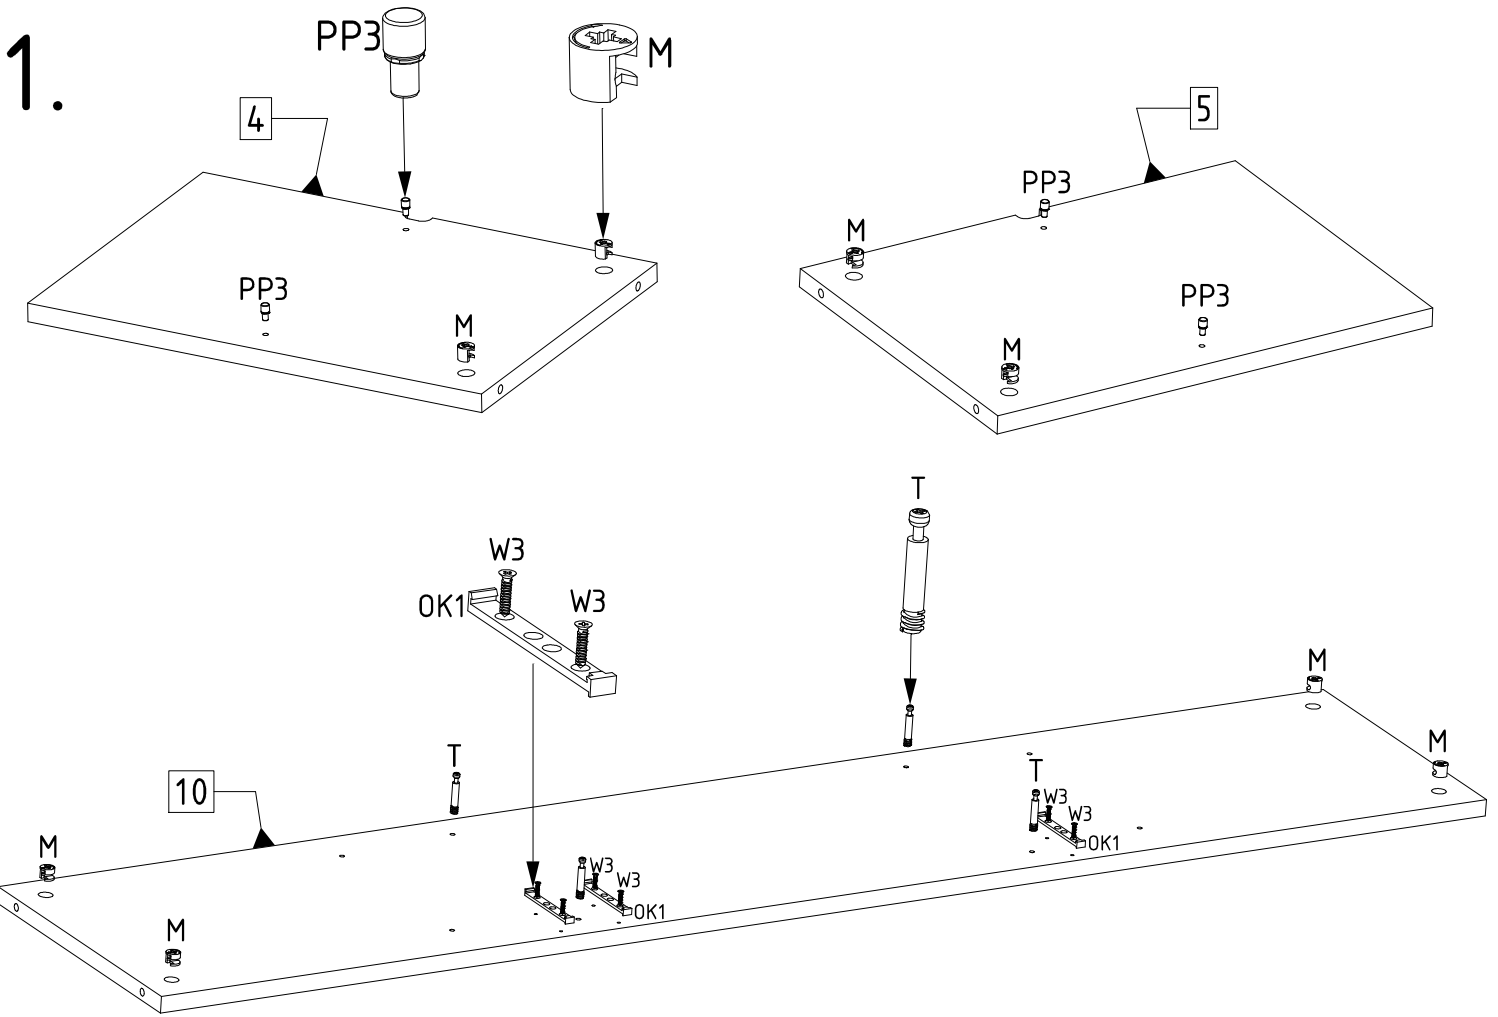

Table accessories

 A1	 G	8 x 30  K	10 X 50  K1	6,3 X 50  KN
 KR	15 x 12  M	 N5	 OK1	 OK2
 PE	 PL	 PP3	6 x 34 mm  T	4 x 16  W16
3 x 16mm  W3	4 X 25mm  W4	 Z	 ZPB	 ZPH
	 WKL	 SK	 KRD	 WK

Elements				Accessories	
SYMBOL	LENGTH	WIDTH	QUANTITY	SYMBOL	QUANTITY
BL(1)	34.02	13.07	1	A1	1
BP(2)	34.02	13.07	1	G	38
FT(3)	20.87	16.26	3	K	4
P1(4)	17.91	12.84	1	K1	1
P2(5)	17.91	12.84	1	KN	12
P3(6)	15.39	13.07	1	KR	1
P4(7)	15.39	13.07	1	KRD (attached to the electric fireplace)	32
PC1(8)	18.78	15.63	2	M	16
PC2(9)	62.72	8.15	2	N5	5
PP0(10)	61.54	13.07	1	OK1	3
PS(11)	14.37	12.48	2	OK2	3
WD(12)	62.99	13.07	1	PE	6
WG(13)	62.99	13.07	1	PL	10
				PP3	8
				SK (attached to the electric fireplace)	1
				T	16
				W16	14
				W3	16
				W4	14
				W60	1
				WK (attached to the electric fireplace)	6
				WKL (attached to the electric fireplace)	1
				Z	16
				ZPB	2
				ZPH	4

2.

3.

4.

5.

10.

11.

12.

13.