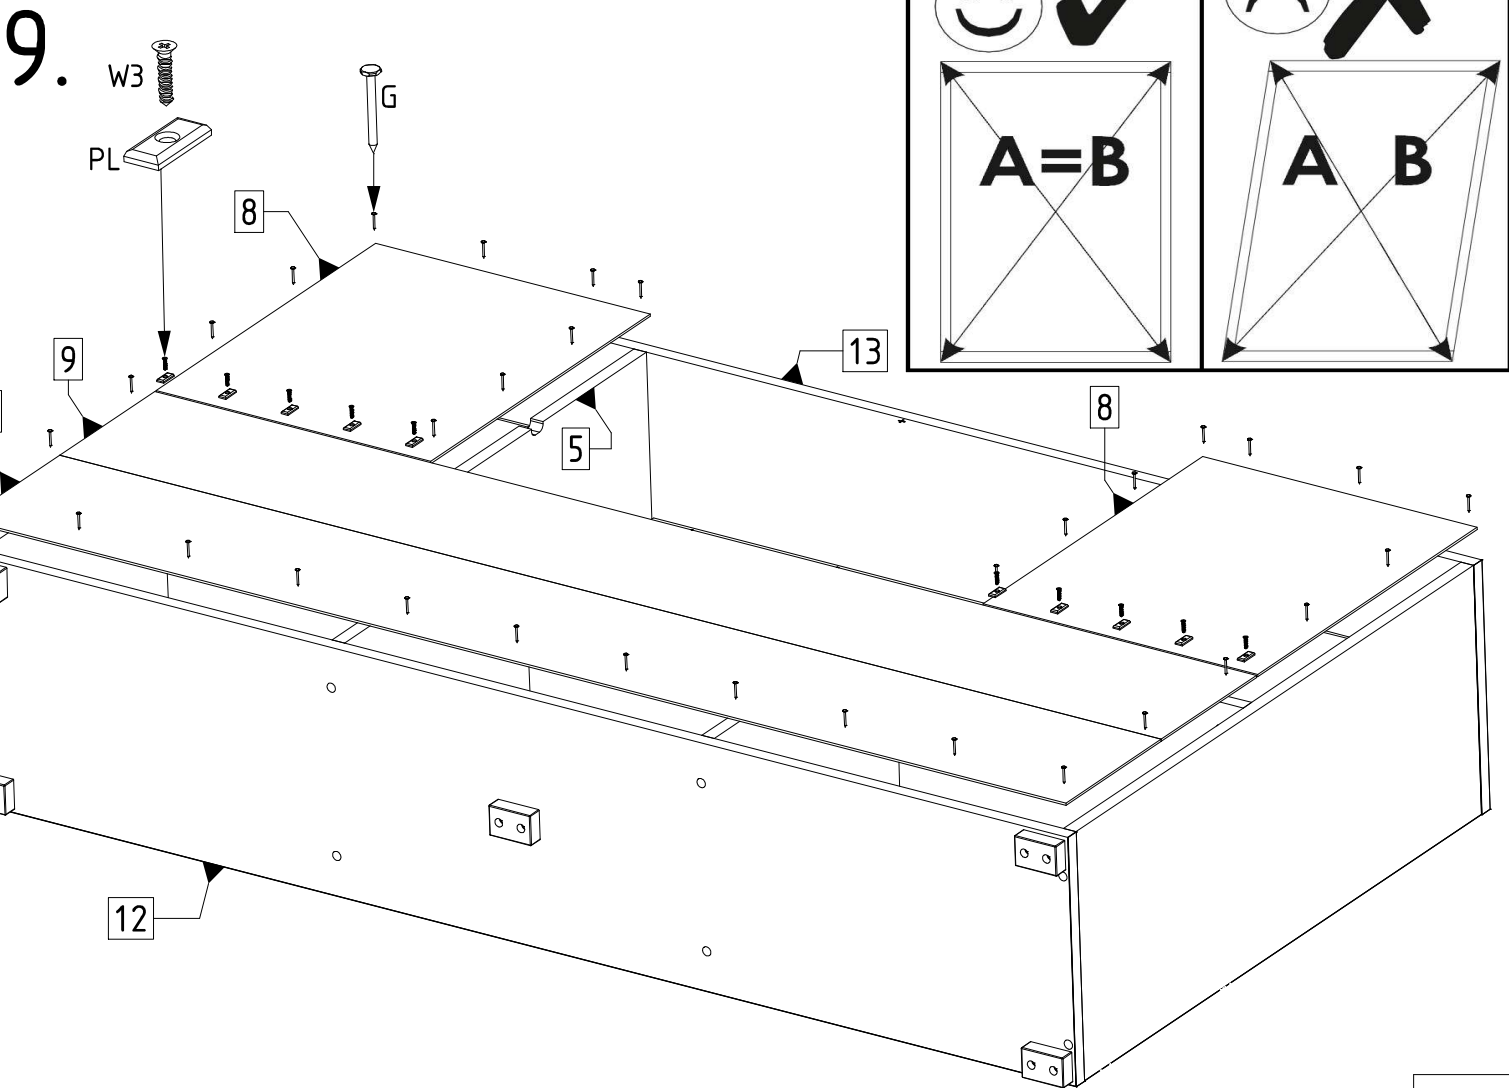

Table accessories

 A1	 G	8 x 30  K	10 X 50  K1	6,3 X 50  KN
 KR	15 x 12  M	 N5	 OK1	 OK2
 PE	 PL	 PP3	6 x 34 mm  T	4 x 16  W16
3 x 16mm  W3	4 X 25mm  W4	 Z	 ZPB	 ZPH
	 WKL	 SK	 KRD	 WK

Elements				Accessories	
SYMBOL	LENGTH	WIDTH	QUANTITY	SYMBOL	QUANTITY
BL(1)	34.02	13.07	1	A1	1
BP(2)	34.02	13.07	1	G	38
FT(3)	20.87	16.26	3	K	4
P1(4)	17.91	12.84	1	K1	1
P2(5)	17.91	12.84	1	KN	12
P3(6)	15.39	13.07	1	KR	1
P4(7)	15.39	13.07	1	KRD (attached to the electric fireplace)	32
PC1(8)	18.78	15.63	2	M	16
PC2(9)	62.72	8.15	2	N5	5
PP0(10)	61.54	13.07	1	OK1	3
PS(11)	14.37	12.48	2	OK2	3
WD(12)	62.99	13.07	1	PE	6
WG(13)	62.99	13.07	1	PL	10
				PP3	8
				SK (attached to the electric fireplace)	1
				T	16
				W16	14
				W3	16
				W4	14
				W60	1
				WK (attached to the electric fireplace)	6
				WKL (attached to the electric fireplace)	1
				Z	16
				ZPB	2
				ZPH	4

2.

3.

4.

5.

10.

11.

12.

13.