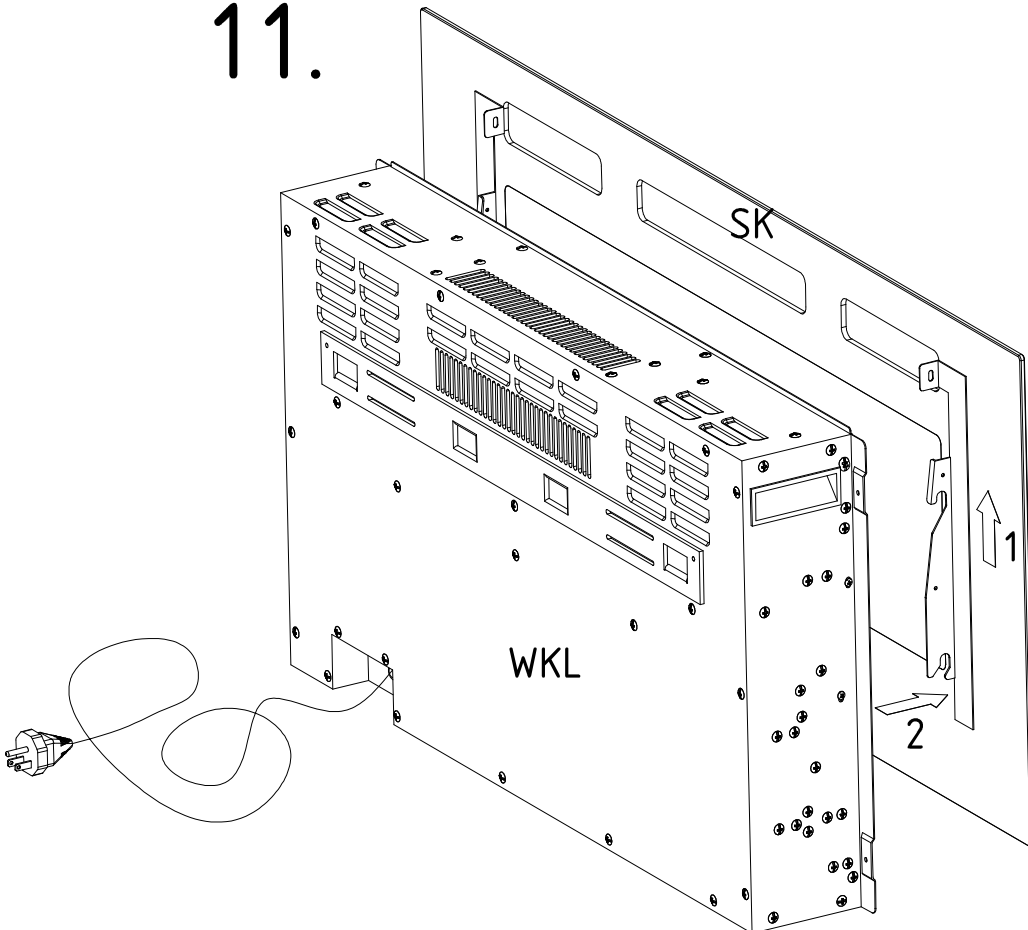

Table accessories

 A1	 G	8 x 30  K	10 X 50  K1	6,3 X 50  KN
 KR	15 x 12  M	 N5	 OK1	 OK2
 PE	 PL	 PP3	6 x 34 mm  T	4 x 16  W16
3 x 16mm  W3	4 X 25mm  W4	 Z	 ZPB	 ZPH
	 WKL	 SK	 KRD	 WK

Elements				Accessories	
SYMBOL	LENGTH	WIDTH	QUANTITY	SYMBOL	QUANTITY
BL(1)	34.02	13.07	1	A1	1
BP(2)	34.02	13.07	1	G	38
FT(3)	20.87	16.26	3	K	4
P1(4)	17.91	12.84	1	K1	1
P2(5)	17.91	12.84	1	KN	12
P3(6)	15.39	13.07	1	KR	1
P4(7)	15.39	13.07	1	KRD (attached to the electric fireplace)	32
PC1(8)	18.78	15.63	2	M	16
PC2(9)	62.72	8.15	2	N5	5
PP0(10)	61.54	13.07	1	OK1	3
PS(11)	14.37	12.48	2	OK2	3
WD(12)	62.99	13.07	1	PE	6
WG(13)	62.99	13.07	1	PL	10
				PP3	8
				SK (attached to the electric fireplace)	1
				T	16
				W16	14
				W3	16
				W4	14
				W60	1
				WK (attached to the electric fireplace)	6
				WKL (attached to the electric fireplace)	1
				Z	16
				ZPB	2
				ZPH	4

2.

3.

4.

5.

10.

11.

12.

13.