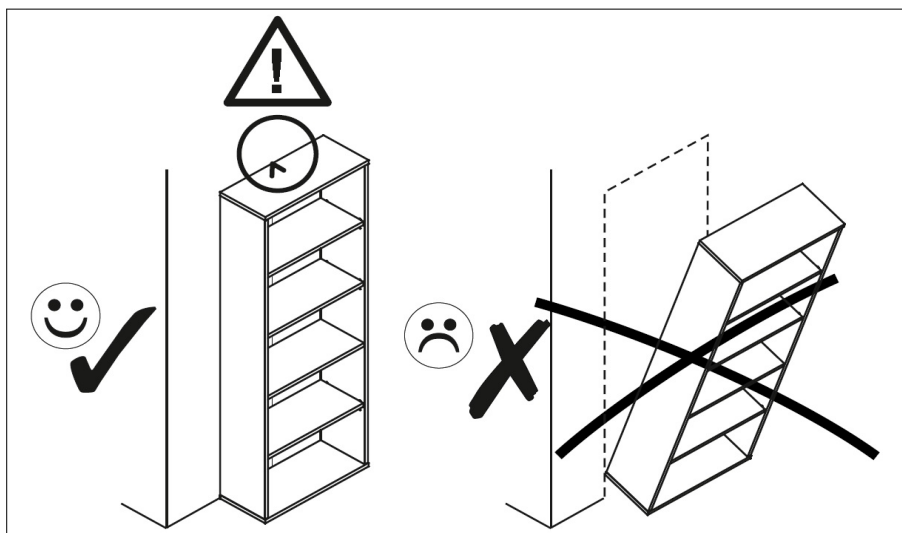

Table accessories

 A1	 G	8 x 30  K	10 X 50  K1	6,3 X 50  KN
 KR	15 x 12  M	 N5	 OK1	 OK2
 PE	 PL	 PP3	6 x 34 mm  T	4 x 16  W16
3 x 16mm  W3	4 X 25mm  W4	 Z	 ZPB	 ZPH
	 WKL	 SK	 KRD	 WK

Elements				Accessories	
SYMBOL	LENGTH	WIDTH	QUANTITY	SYMBOL	QUANTITY
BL(1)	34.02	13.07	1	A1	1
BP(2)	34.02	13.07	1	G	38
FT(3)	20.87	16.26	3	K	4
P1(4)	17.91	12.84	1	K1	1
P2(5)	17.91	12.84	1	KN	12
P3(6)	15.39	13.07	1	KR	1
P4(7)	15.39	13.07	1	KRD (attached to the electric fireplace)	32
PC1(8)	18.78	15.63	2	M	16
PC2(9)	62.72	8.15	2	N5	5
PP0(10)	61.54	13.07	1	OK1	3
PS(11)	14.37	12.48	2	OK2	3
WD(12)	62.99	13.07	1	PE	6
WG(13)	62.99	13.07	1	PL	10
				PP3	8
				SK (attached to the electric fireplace)	1
				T	16
				W16	14
				W3	16
				W4	14
				W60	1
				WK (attached to the electric fireplace)	6
				WKL (attached to the electric fireplace)	1
				Z	16
				ZPB	2
				ZPH	4