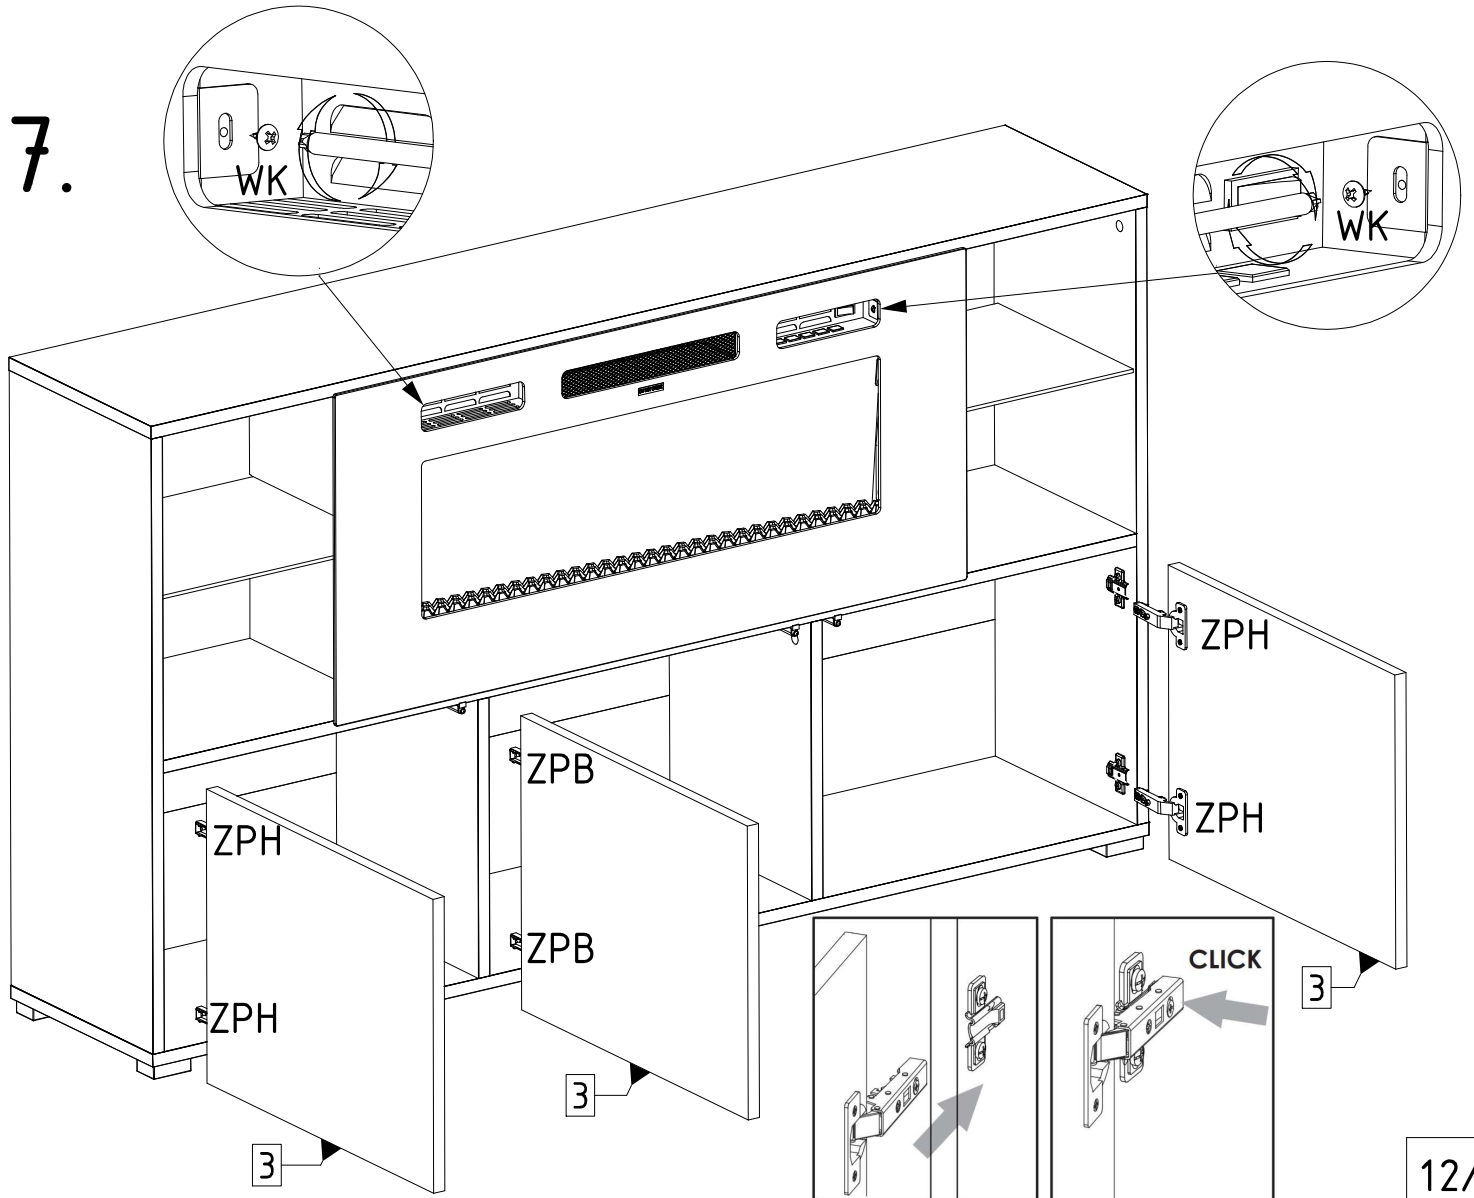

Table accessories

 A1	 G	8 x 30  K	10 X 50  K1	6,3 X 50  KN
 KR	15 x 12  M	 N5	 OK1	 OK2
 PE	 PL	 PP3	6 x 34 mm  T	4 x 16  W16
3 x 16mm  W3	4 X 25mm  W4	 Z	 ZPB	 ZPH
	 WKL	 SK	 KRD	 WK

Elements				Accessories	
SYMBOL	LENGTH	WIDTH	QUANTITY	SYMBOL	QUANTITY
BL(1)	34.02	13.07	1	A1	1
BP(2)	34.02	13.07	1	G	38
FT(3)	20.87	16.26	3	K	4
P1(4)	17.91	12.84	1	K1	1
P2(5)	17.91	12.84	1	KN	12
P3(6)	15.39	13.07	1	KR	1
P4(7)	15.39	13.07	1	KRD (attached to the electric fireplace)	32
PC1(8)	18.78	15.63	2	M	16
PC2(9)	62.72	8.15	2	N5	5
PP0(10)	61.54	13.07	1	OK1	3
PS(11)	14.37	12.48	2	OK2	3
WD(12)	62.99	13.07	1	PE	6
WG(13)	62.99	13.07	1	PL	10
				PP3	8
				SK (attached to the electric fireplace)	1
				T	16
				W16	14
				W3	16
				W4	14
				W60	1
				WK (attached to the electric fireplace)	6
				WKL (attached to the electric fireplace)	1
				Z	16
				ZPB	2
				ZPH	4

14.

15.

16.

17.

18.

LED GLASS CLIP

19.