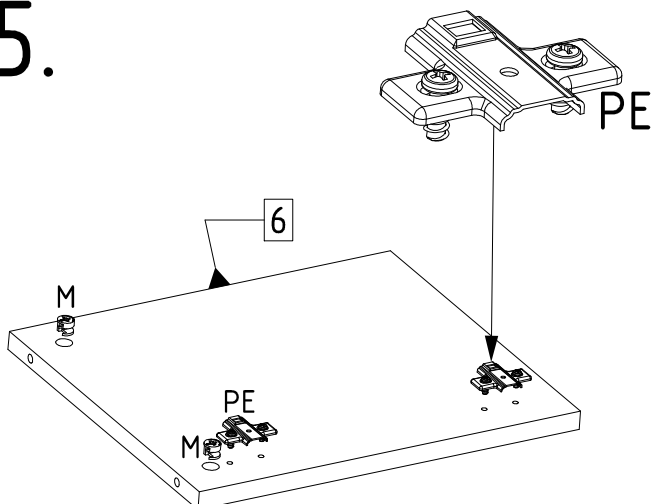

Table accessories

 A1	 G	8 x 30  K	10 X 50  K1	6,3 X 50  KN
 KR	15 x 12  M	 N5	 OK1	 OK2
 PE	 PL	 PP3	6 x 34 mm  T	4 x 16  W16
3 x 16mm  W3	4 X 25mm  W4	 Z	 ZPB	 ZPH
	 WKL	 SK	 KRD	 WK

Elements				Accessories	
SYMBOL	LENGTH	WIDTH	QUANTITY	SYMBOL	QUANTITY
BL(1)	34.02	13.07	1	A1	1
BP(2)	34.02	13.07	1	G	38
FT(3)	20.87	16.26	3	K	4
P1(4)	17.91	12.84	1	K1	1
P2(5)	17.91	12.84	1	KN	12
P3(6)	15.39	13.07	1	KR	1
P4(7)	15.39	13.07	1	KRD (attached to the electric fireplace)	32
PC1(8)	18.78	15.63	2	M	16
PC2(9)	62.72	8.15	2	N5	5
PP0(10)	61.54	13.07	1	OK1	3
PS(11)	14.37	12.48	2	OK2	3
WD(12)	62.99	13.07	1	PE	6
WG(13)	62.99	13.07	1	PL	10
				PP3	8
				SK (attached to the electric fireplace)	1
				T	16
				W16	14
				W3	16
				W4	14
				W60	1
				WK (attached to the electric fireplace)	6
				WKL (attached to the electric fireplace)	1
				Z	16
				ZPB	2
				ZPH	4

2.

3.

4.

5.

10.

11.

12.

13.