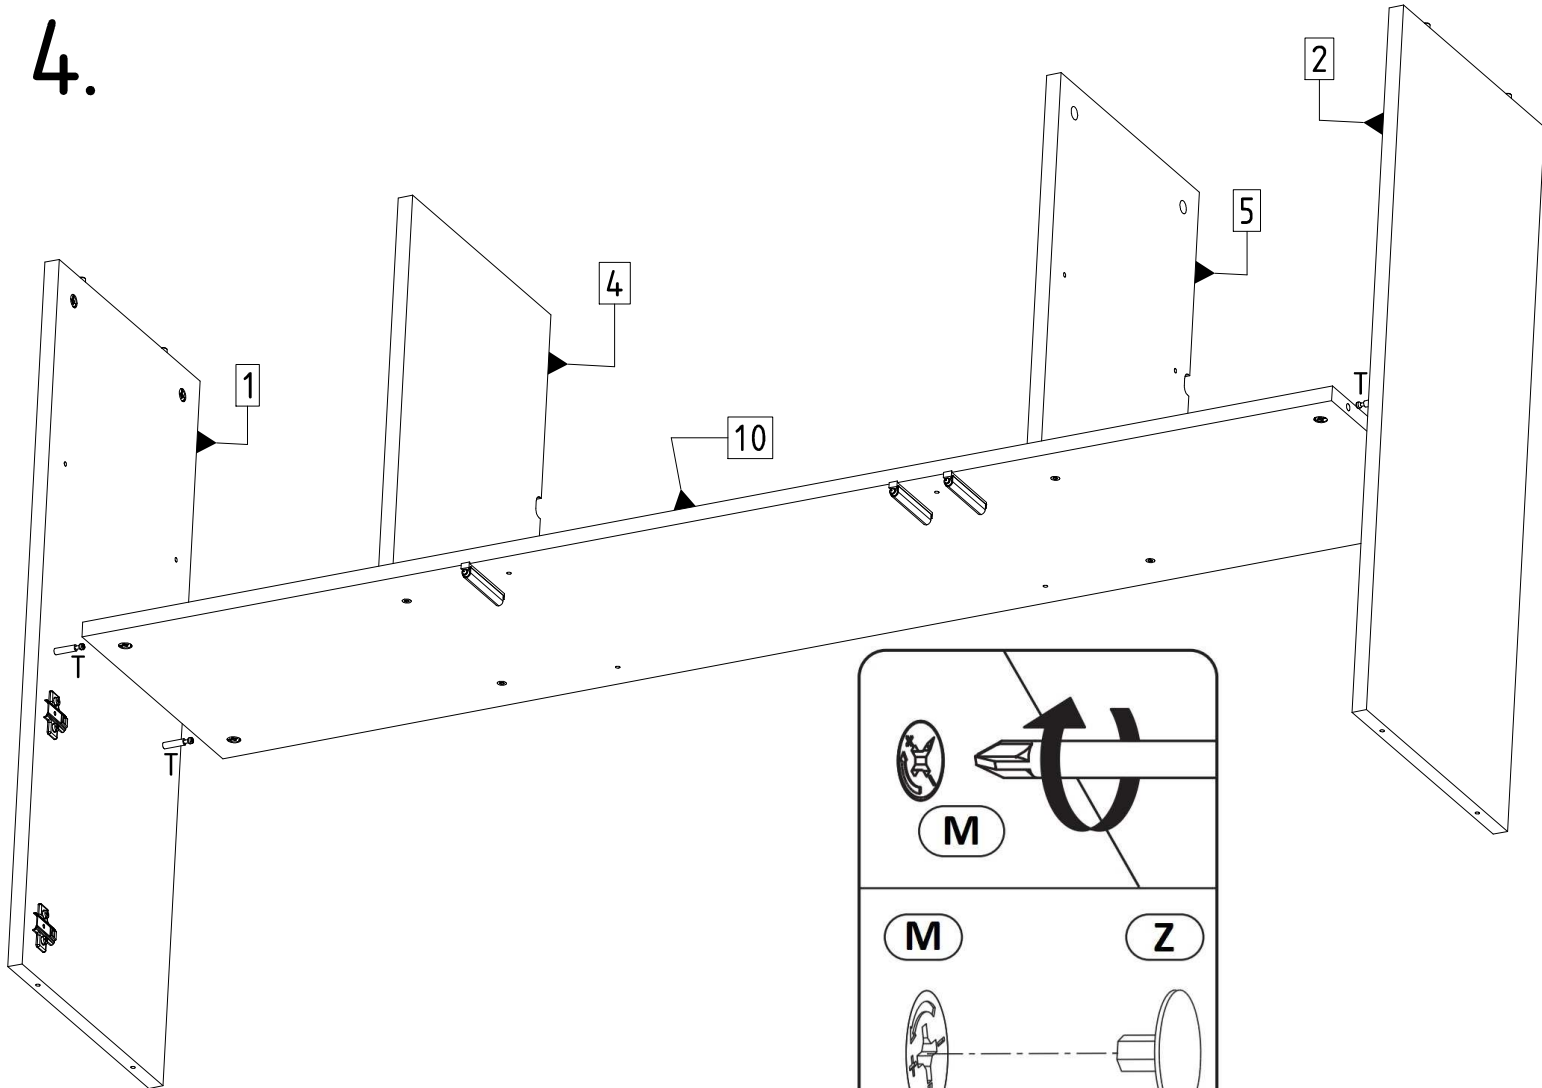

Table accessories

 A1	 G	8 x 30  K	10 X 50  K1	6,3 X 50  KN
 KR	15 x 12  M	 N5	 OK1	 OK2
 PE	 PL	 PP3	6 x 34 mm  T	4 x 16  W16
3 x 16mm  W3	4 X 25mm  W4	 Z	 ZPB	 ZPH
	 WKL	 SK	 KRD	 WK

Elements				Accessories	
SYMBOL	LENGTH	WIDTH	QUANTITY	SYMBOL	QUANTITY
BL(1)	34.02	13.07	1	A1	1
BP(2)	34.02	13.07	1	G	38
FT(3)	20.87	16.26	3	K	4
P1(4)	17.91	12.84	1	K1	1
P2(5)	17.91	12.84	1	KN	12
P3(6)	15.39	13.07	1	KR	1
P4(7)	15.39	13.07	1	KRD (attached to the electric fireplace)	32
PC1(8)	18.78	15.63	2	M	16
PC2(9)	62.72	8.15	2	N5	5
PP0(10)	61.54	13.07	1	OK1	3
PS(11)	14.37	12.48	2	OK2	3
WD(12)	62.99	13.07	1	PE	6
WG(13)	62.99	13.07	1	PL	10
				PP3	8
				SK (attached to the electric fireplace)	1
				T	16
				W16	14
				W3	16
				W4	14
				W60	1
				WK (attached to the electric fireplace)	6
				WKL (attached to the electric fireplace)	1
				Z	16
				ZPB	2
				ZPH	4

2.

3.

4.

5.

10.

11.

12.

13.