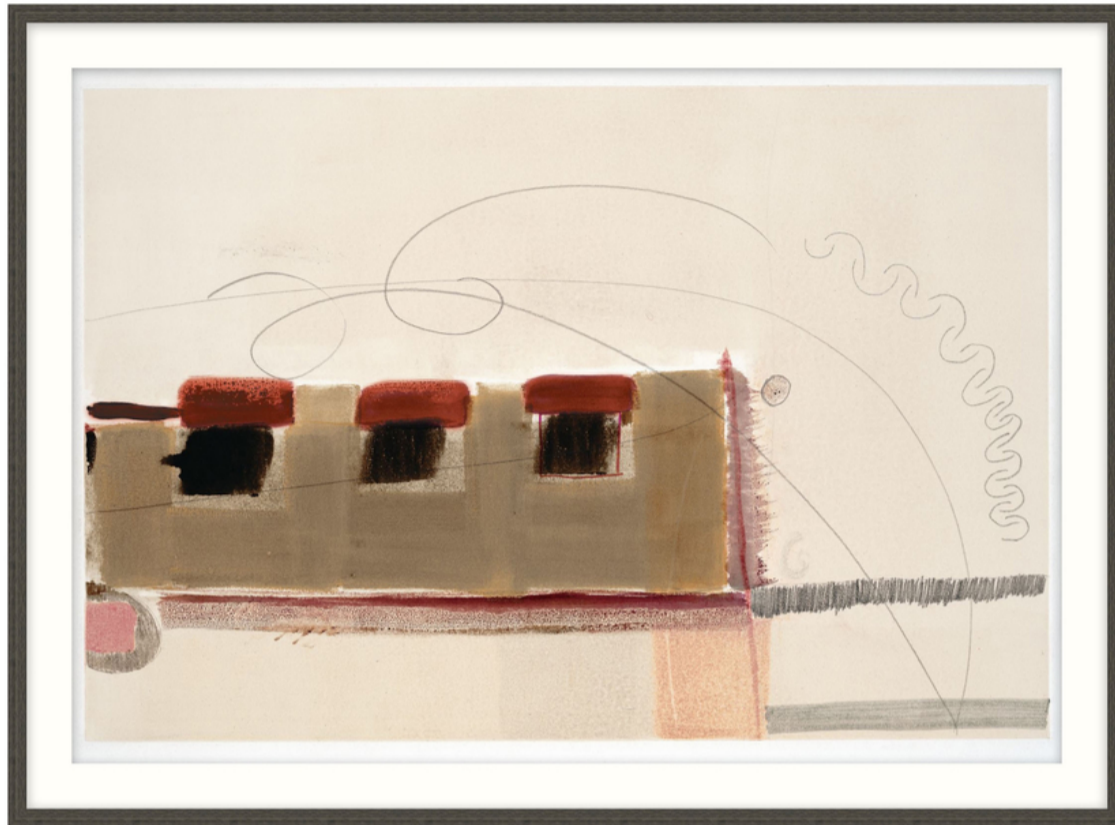

# THEODORE ALEXANDER

## Little Boxes 1

D2807S56127-4729

Little Boxes 1 pays respect to Architectonic, an art style that integrates architectural principles and aesthetics into artistic compositions. This work on paper accentuates geometric forms and the interplay of objects in space that invites the eye to form its own narrative. Implied lines, the use of light and dark, and a clever color scheme in bone white, mocha, and sienna add to the intrigue of the work. A striking composition on textured paper, Little Boxes 1 uses a pleasing color palette to bring abstracted forms to life. Part of the carefully curated ART by TA collection.

► Textured Paper - Single Matboard, M4 - Warm White Smooth + White Core Width:1.5", F1364 - Gray Oak Cap Frame - Width: 0.77

W 33 x D 1¼ x H 25 inches

**Material(s):**

**Collection:** Art by TA

**Style:** Modern / Formal Modern

**Type:** Décor / Wall Art