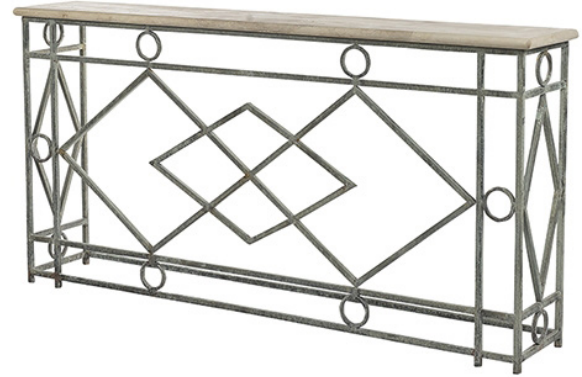

ELLAHOME

St Ouen Console

SKU#

CL61

Overall

36"h x 72"w x 13"d

Description

This sleek console table features vibrant geometric motifs that bring energy to any home. The slim rectangular tabletop is perfect for a couple of lamps and a vase, while the base showcases a variety of diamonds, sleek lines, and circles for a motif that conveys movement. You'll love how it transforms the look and feel of your living room, den, or hallway.

Materials

Wrought Iron/ Travertine

Finish Options

-  AB Antique Black
-  BB Bronzed Brass
-  DO Deep Ocean
-  DG Distressed Gray
-  FB Flat Black
-  GL Gold Leaf (+15%)
-  MB Metallic Bronze
-  MG Metallic Graphite
-  OW Oyster White
-  SL Silver Leaf (+15%)

Top Options

-  CM Carrera Marble
-  LT Lite Travertine

Weight

115 lb