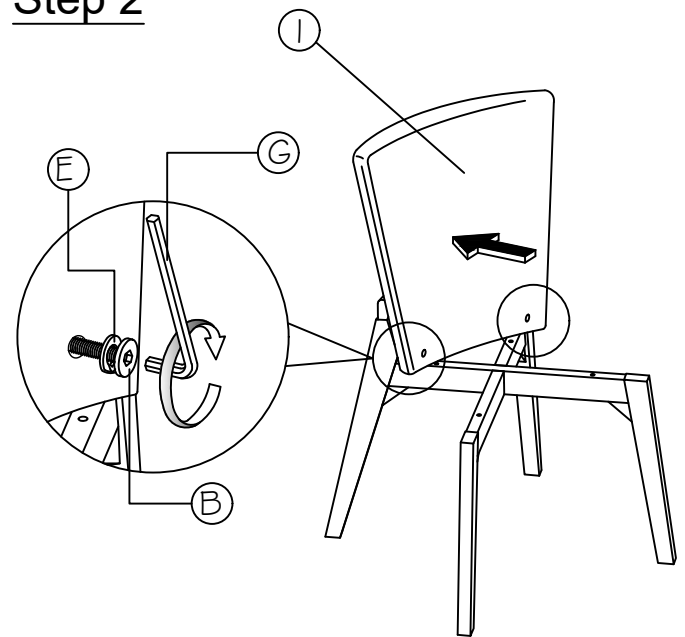

# ASSEMBLY INSTRUCTIONS

MODEL : LW2324

PART LIST		
1	Back Rest	1 PC
2	Seat	1 PC
3	Back Rest Support	1 PC
4	Corner Block	1 PC
5	Leg R	1 PC
6	Leg L	1 PC

HARDWARE LIST			
A	JCBC BOLT M6x60mm		4 PCS
B	JCBC BOLT M6x45mm		3 PCS
C	SPRING WASHER M6		5 PCS
D	CSK Screw M4x32mm		2 PCS
E	Flat Washer M6		2 PCS
F	CSK Screw M4x28mm		4 PCS
G	ALLEN KEY		1 PC
H	Wood Button		1 PC

## Step 1

## Step 2