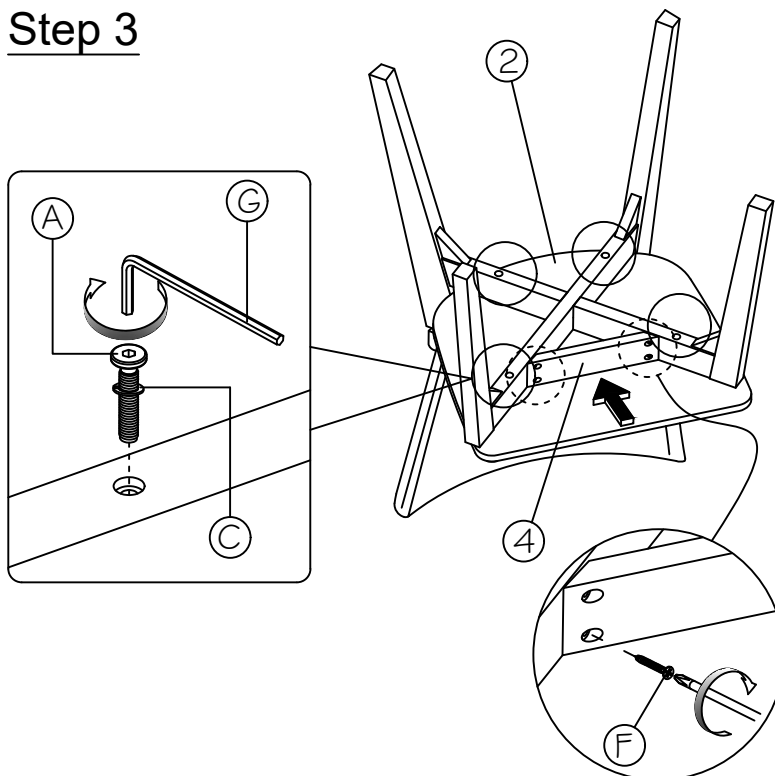

ASSEMBLY INSTRUCTIONS

MODEL : LW2324

PART LIST		
1	Back Rest	1 PC
2	Seat	1 PC
3	Back Rest Support	1 PC
4	Corner Block	1 PC
5	Leg R	1 PC
6	Leg L	1 PC

HARDWARE LIST			
A	JCBC BOLT M6x60mm		4 PCS
B	JCBC BOLT M6x45mm		3 PCS
C	SPRING WASHER M6		5 PCS
D	CSK Screw M4x32mm		2 PCS
E	Flat Washer M6		2 PCS
F	CSK Screw M4x28mm		4 PCS
G	ALLEN KEY		1 PC
H	Wood Button		1 PC

Step 1

Step 2

Step 3

Step 4