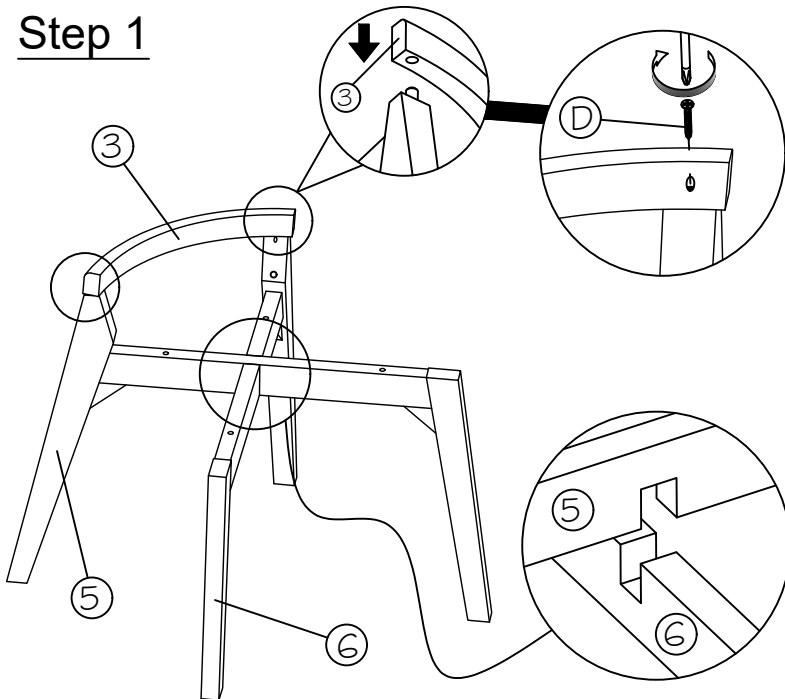

# ASSEMBLY INSTRUCTIONS

MODEL : LW2324

PART LIST		
1	Back Rest	1 PC
2	Seat	1 PC
3	Back Rest Support	1 PC
4	Corner Block	1 PC
5	Leg R	1 PC
6	Leg L	1 PC

HARDWARE LIST			
A	JCBC BOLT M6x60mm		4 PCS
B	JCBC BOLT M6x45mm		3 PCS
C	SPRING WASHER M6		5 PCS
D	CSK Screw M4x32mm		2 PCS
E	Flat Washer M6		2 PCS
F	CSK Screw M4x28mm		4 PCS
G	ALLEN KEY		1 PC
H	Wood Button		1 PC

## Step 1

## Step 2