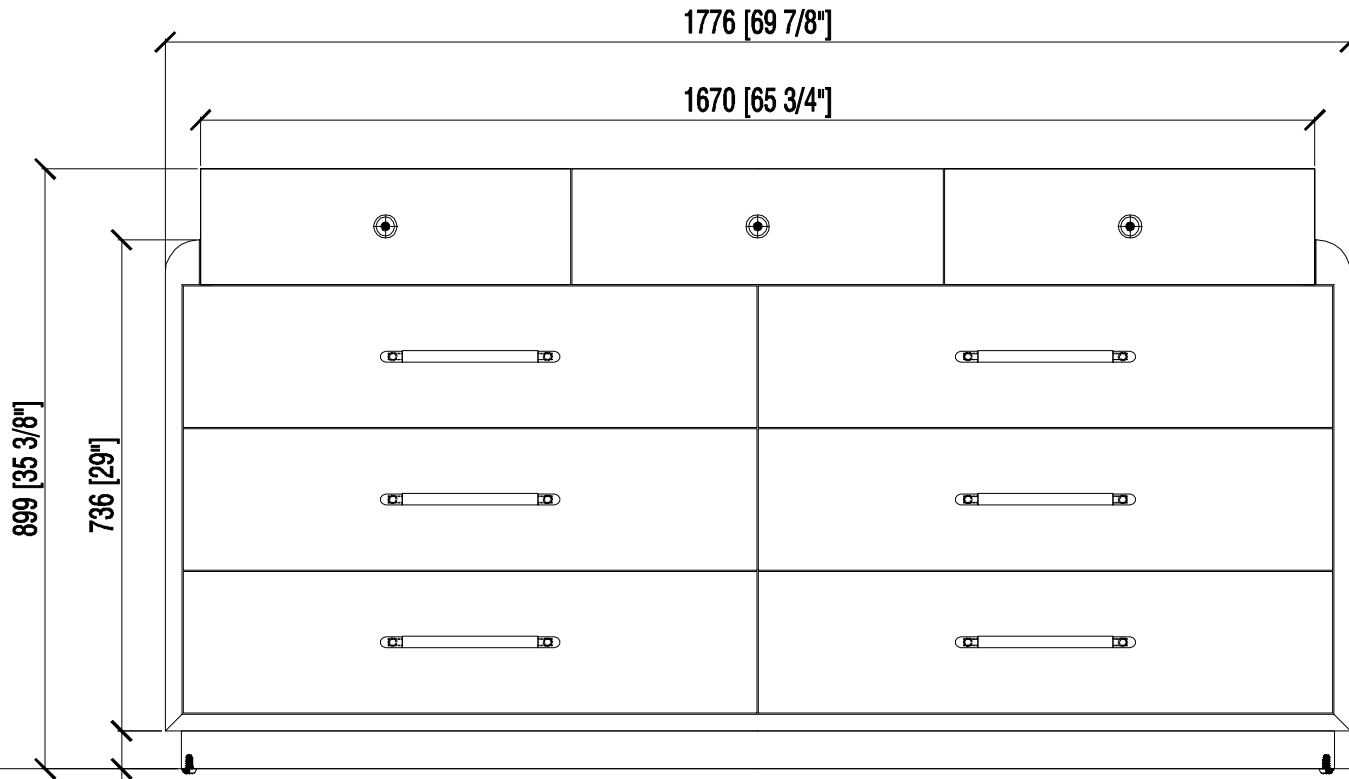

TOP VIEW

TA60137
69-7/8" x 20" x 35-3/8" HT

FRONT VIEW

SIDE VIEW

57 [2 1/4\"/>

899 [35 3/8\"/>

736 [29\"/>

1776 [69 7/8\"/>

1670 [65 3/4\"/>