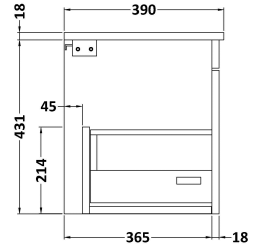

CUSTOMER DATA SHEET

DESCRIPTION: 800 Wh Single Drawer Vanity With Worktop

CUSTOMER DATA SHEET - FURNITURE

DESCRIPTION: 800 Wall Hung Single Drawer Basin Unit

PRODUCT DIMENSIONS

Height (mm)	Width (mm)	Depth (mm)	Nett Wgt Kg
430	800	383	19

PACKAGING DIMENSIONS

Height (mm)	Width (mm)	Depth (mm)	Gross Wgt Kg
450	820	405	19

PACKAGING DATA

Box Colour	Brown Cardboard Box		
Box Qty	1	Label Colour	White Label
Label Size	100 x 50	Label Qty	2

OUTER BOX DIMENSIONS (If Applicable)

Height (mm)	Width (mm)	Depth (mm)	Gross Wgt Kg

PRODUCT DETAILS

Country of Origin	United Kingdom			
Fitting Instruction	No			
Constr' Method	Cam & Wood Dowel			
Cabinet Finish	MFC Textured Woodgrain			
Cab Thickness (mm)	18			
Drawer Included	Yes			
No of Shelves	0			
Hinge Inc'	Not Applicable			
Fixings Inc'	Yes			
Handle Inc'	Yes, Supplied			
Handle Type	Strap			
Certification	FSC	Yes	CE	N/A
Colour	Grey Avola			
Constr' Type	Rigid			
Fascia Finish	MFC Textured Woodgrain			
Fas Thickness (mm)	18			
Drawer Type	80mm High Metal Softclose			
Hinge Type	Not Applicable			
Adjustable Legs	No, Not Required			
Handle Style	Contemporary			
Waste Shroud	Yes			

CUSTOMER DATA SHEET - FURNITURE

DESCRIPTION: 800 Worktop (805X390x18mm)

PRODUCT DIMENSIONS			
Height (mm)	Width (mm)	Depth (mm)	Nett Wgt Kg
18	805	390	3.5

PACKAGING DIMENSIONS			
Height (mm)	Width (mm)	Depth (mm)	Gross Wgt Kg
25	825	410	3.5