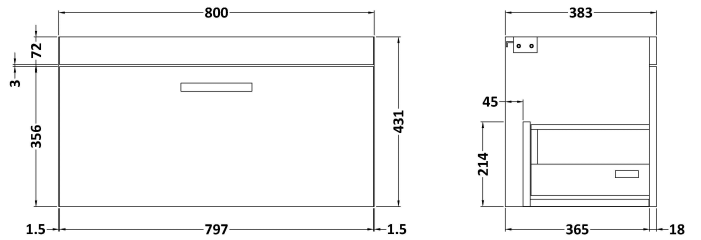

CUSTOMER DATA SHEET

DESCRIPTION: 800 Wh Single Drawer Vanity With Worktop

CUSTOMER DATA SHEET - FURNITURE

DESCRIPTION: 800 Wall Hung Single Drawer Basin Unit

PRODUCT DIMENSIONS

Height (mm)	Width (mm)	Depth (mm)	Nett Wgt Kg
430	800	383	19

PACKAGING DIMENSIONS

Height (mm)	Width (mm)	Depth (mm)	Gross Wgt Kg
450	820	405	19

PACKAGING DATA

Box Colour	Brown Cardboard Box		
Box Qty	1	Label Colour	White Label
Label Size	100 x 50	Label Qty	2

OUTER BOX DIMENSIONS (If Applicable)

CUSTOMER DATA SHEET - FURNITURE

DESCRIPTION: 800 Worktop (805X390x18mm)

PRODUCT DIMENSIONS			
Height (mm)	Width (mm)	Depth (mm)	Nett Wgt Kg
18	805	390	3.5

PACKAGING DIMENSIONS			
Height (mm)	Width (mm)	Depth (mm)	Gross Wgt Kg
25	825	410	3.5

PACKAGING DATA			
Box Colour	Brown Cardboard Box		
Box Qty	1	Label Colour	White Label
Label Size	50 x 100	Label Qty	2

OUTER BOX DIMENSIONS (If Applicable)			
Height (mm)	Width (mm)	Depth (mm)	Gross Wgt Kg