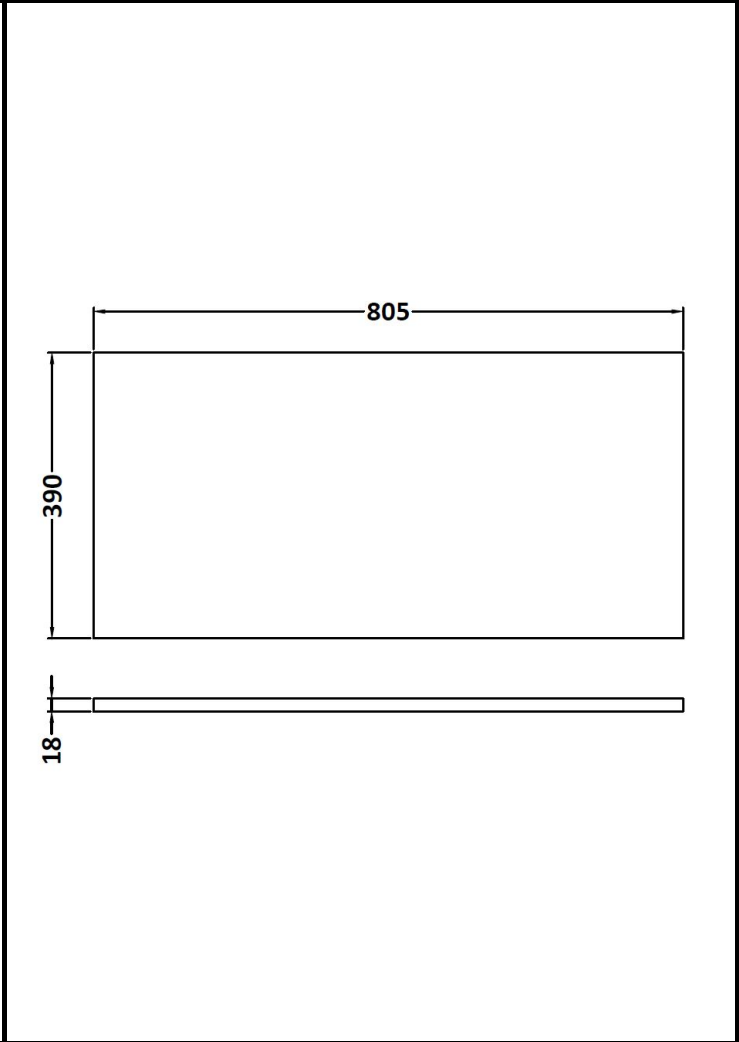

CUSTOMER DATA SHEET

DESCRIPTION: 800 Wh Single Drawer Vanity With Worktop

CUSTOMER DATA SHEET - FURNITURE

DESCRIPTION: 800 Wall Hung Single Drawer Basin Unit

PRODUCT DIMENSIONS

Height (mm)	Width (mm)	Depth (mm)	Nett Wgt Kg
430	800	383	19

PACKAGING DIMENSIONS

Height (mm)	Width (mm)	Depth (mm)	Gross Wgt Kg
450	820	405	19

PACKAGING DATA

Box Colour	Brown Cardboard Box		
Box Qty	1	Label Colour	White Label
Label Size	100 x 50	Label Qty	2

OUTER BOX DIMENSIONS (If Applicable)

CUSTOMER DATA SHEET - FURNITURE

DESCRIPTION: 800 Worktop (805X390x18mm)

PRODUCT DIMENSIONS			
Height (mm)	Width (mm)	Depth (mm)	Nett Wgt Kg
18	805	390	3.5

PACKAGING DIMENSIONS			
Height (mm)	Width (mm)	Depth (mm)	Gross Wgt Kg
25	825	410	3.5

PACKAGING DATA			
Box Colour	Brown Cardboard Box		
Box Qty	1	Label Colour	White Label
Label Size	50 x 100	Label Qty	2

OUTER BOX DIMENSIONS (If Applicable)			
Height (mm)	Width (mm)	Depth (mm)	Gross Wgt Kg