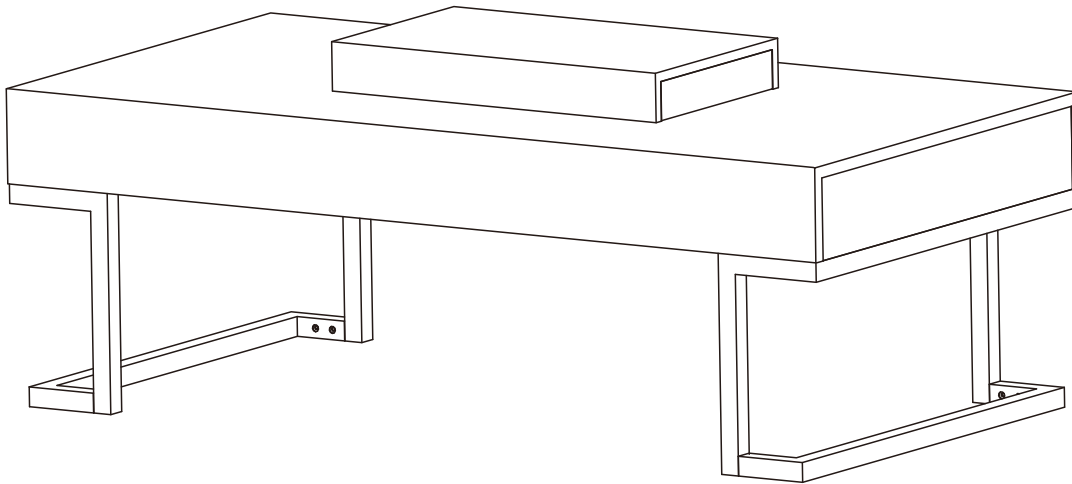

WHITE GLASSY COFFEE TABLE

ASSEMBLY INSTRUCTIONS

Please keep for future reference

ITEM OVERSIZE: 47.2"(L) * 23.8"(W) * 15.8"(T)

A 2PCS

G 2PCS

B 2PCS

D 2PCS