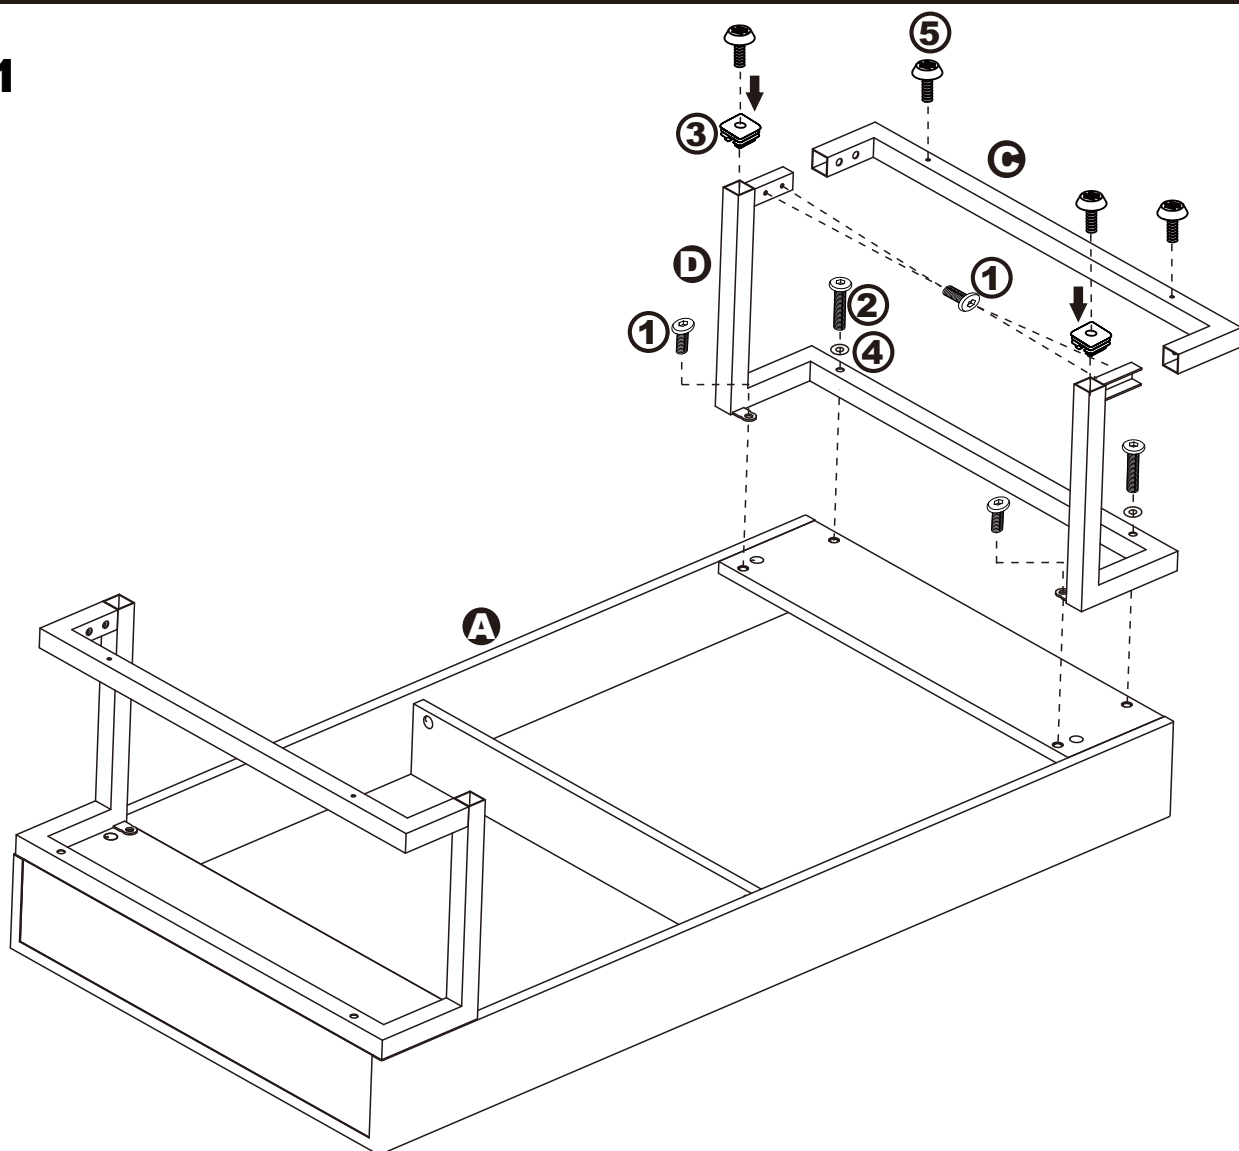

WHITE GLASSY COFFEE TABLE

ASSEMBLY INSTRUCTIONS

Please keep for future reference

ITEM OVERSIZE: 47.2"(L) * 23.8"(W) * 15.8"(T)

A 2PCS

G 2PCS

B 2PCS

D 2PCS

HARDWARE LIST

① 12PCS

② 4PCS

③ 4PCS

④ 4PCS

⑤ 8PCS

⑥ 1PCS

STEP : 1

STEP : 2