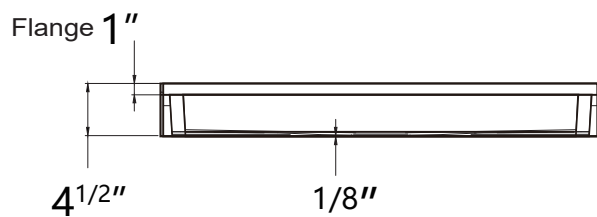

SIZE DETAILS

PRODUCT
INSTRUCTION
VIDEO

MODEL No.GP-ADA-3838C

SIZE DETAILS

Top View

Side View

Front View