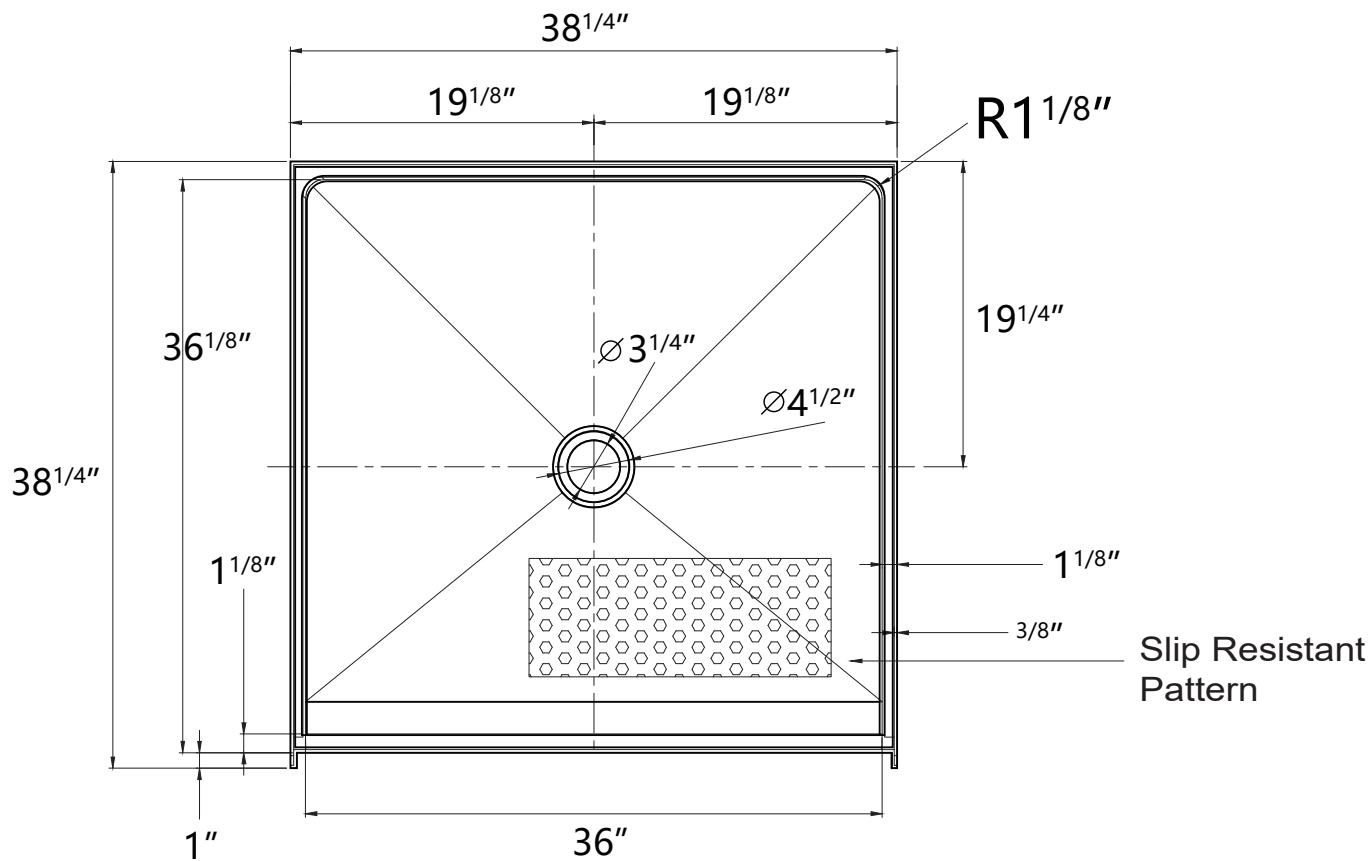

SIZE DETAILS

PRODUCT
INSTRUCTION
VIDEO

MODEL No.GP-ADA-3838C

SIZE DETAILS

Top View

Side View

Front View