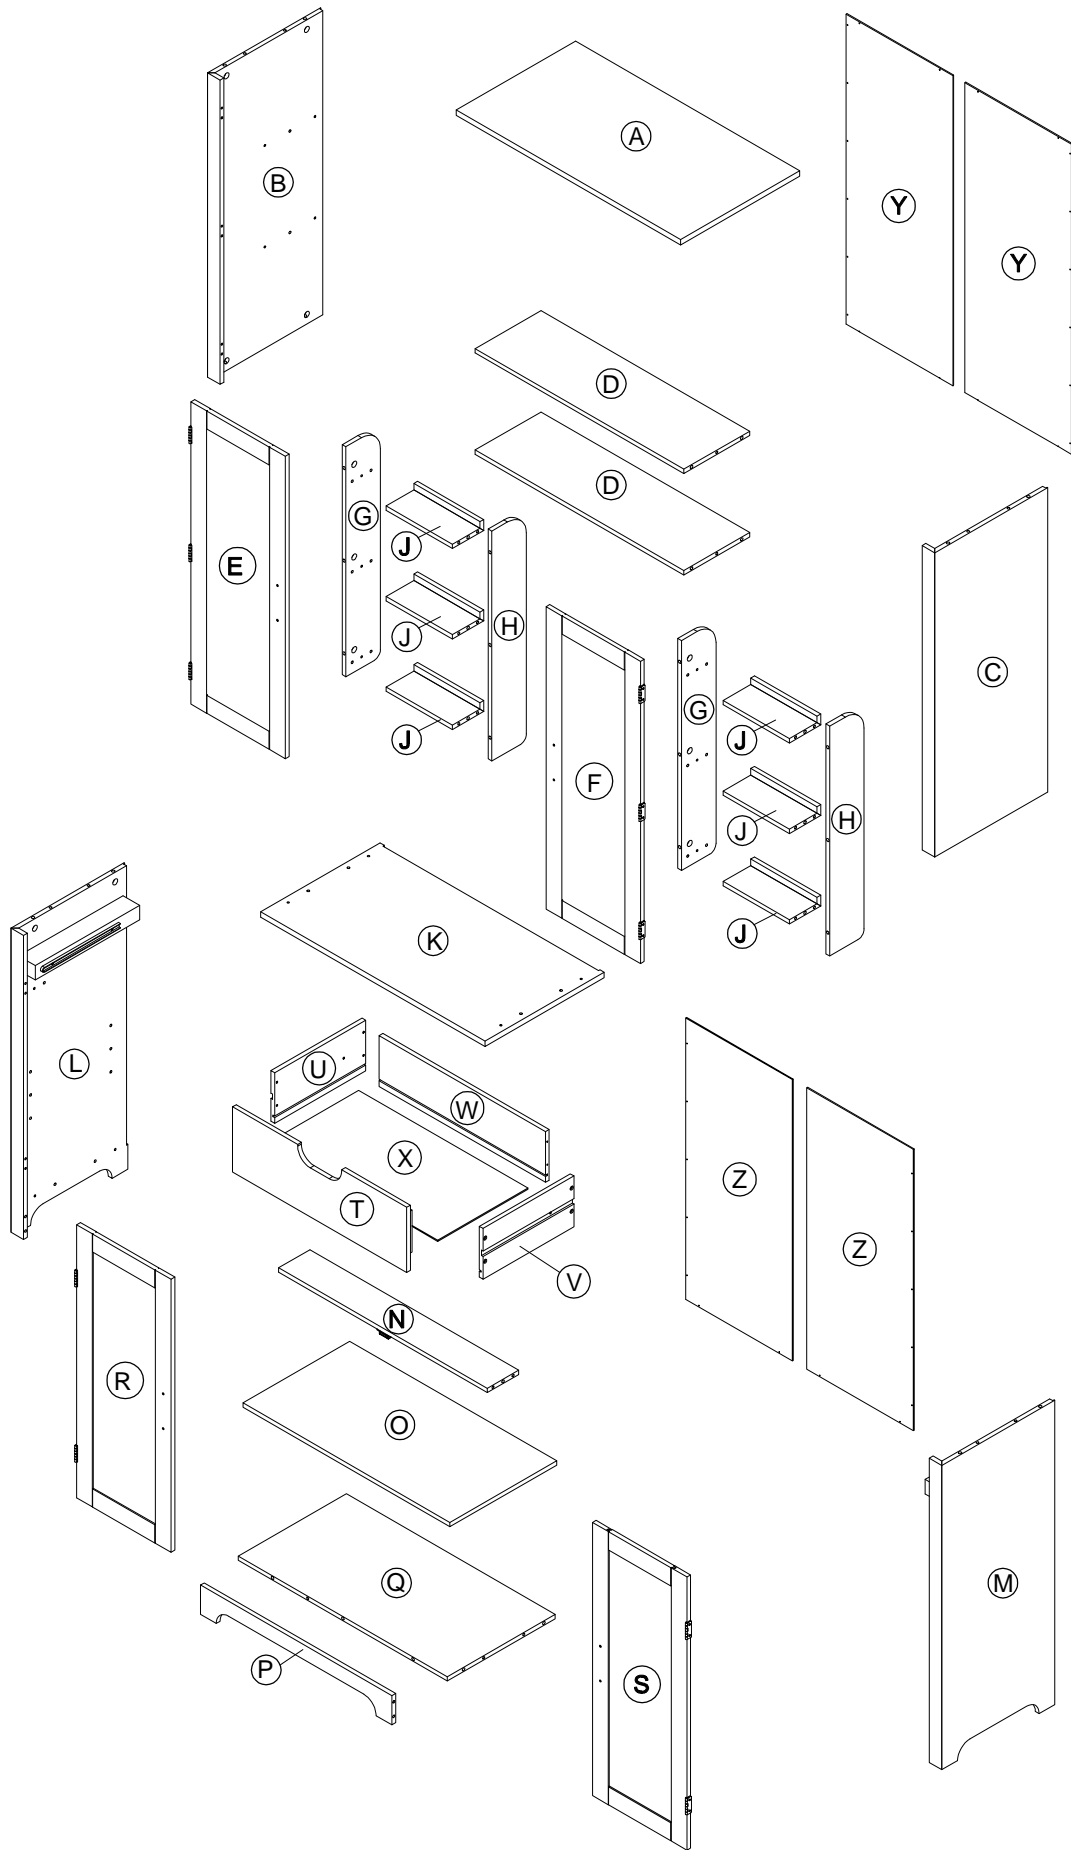

## PACKAGE CONTENTS

PART	DESCRIPTION	QTY	PART	DESCRIPTION	QTY
A	Top Panel	X1	O	Adjustable Shelf	X2
B	Upper Left Side Board	X1	P	Bottom Bar	X1
C	Upper Right Side Board	X1	Q	Bottom Panel	X1
D	Upper Fix Shelf	X2	R	Bottom Left Door	X1
E	Upper Left Door	X1	S	Bottom Right Door	X1
F	Upper Right Door	X1	T	Drawer Front Panel	X1
G	Left Side Panel Of Door Shelf	X2	U	Drawer Left Side Panel	X1
H	Right Side Panel Of Door Shelf	X2	V	Drawer Right Side Panel	X1
J	Shelf Of Door Shelf	X6	W	Drawer Back Panel	X1
K	Middle Panel	X1	X	Drawer Bottom Panel	X1
L	Bottom Left Side Board	X1	Y	Upper Back Panel	X2
M	Bottom Right Side Board	X1	Z	Bottom Back Panel	X2
N	Middle Bar	X1			