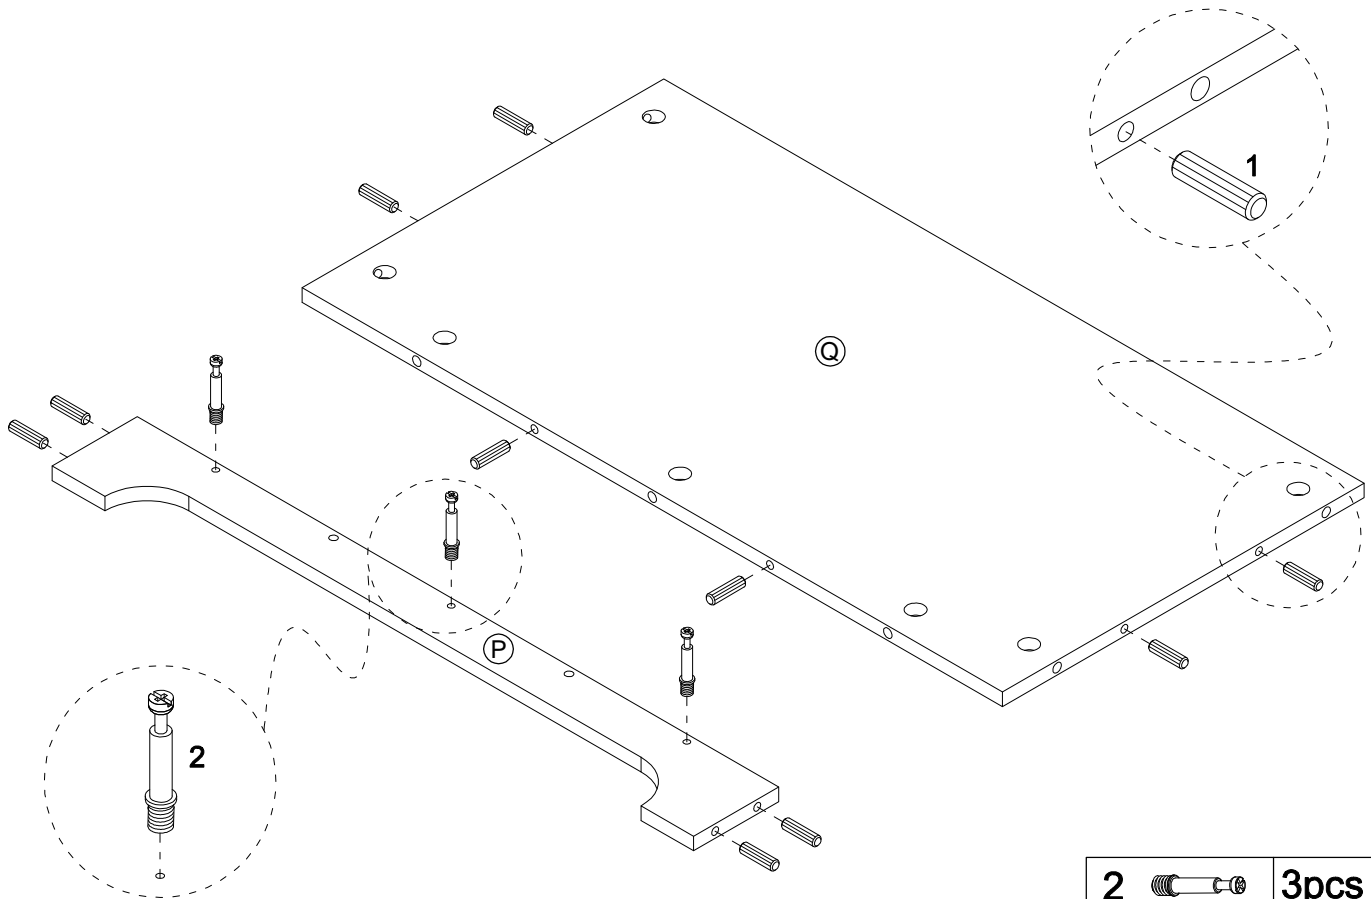

STEP 3

2		3pcs
1		10pcs

STEP 4

3		3pcs