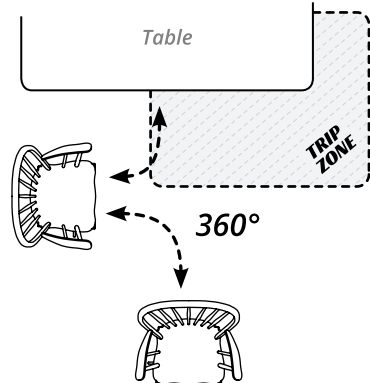

### Specifications

**Dimensions:** 23¾"W x 21⅞"D x 38¾"H  
**Seat Pan:** 19" W x 18"D  
**Seat Height:** 19¼"  
**Arm Height:** 27½"  
**Arm ID:** 19½"  
**Weight:** 35 Lbs.  
**Weight Capacity:** 250 Lbs.

## Seating Innovations Designed to Navigate the Trip Zone SAFELY...

Seat: **Swivels-Locks**

FALL RISK: LOW ▼

Seat: **Swivels-Locks**  
Chair: **Rolls (Inline)**  
**Brakes for safety**

FALL RISK: LOW ▼

Chair: **Rolls, Turns (360°)**  
**Brakes for safety**