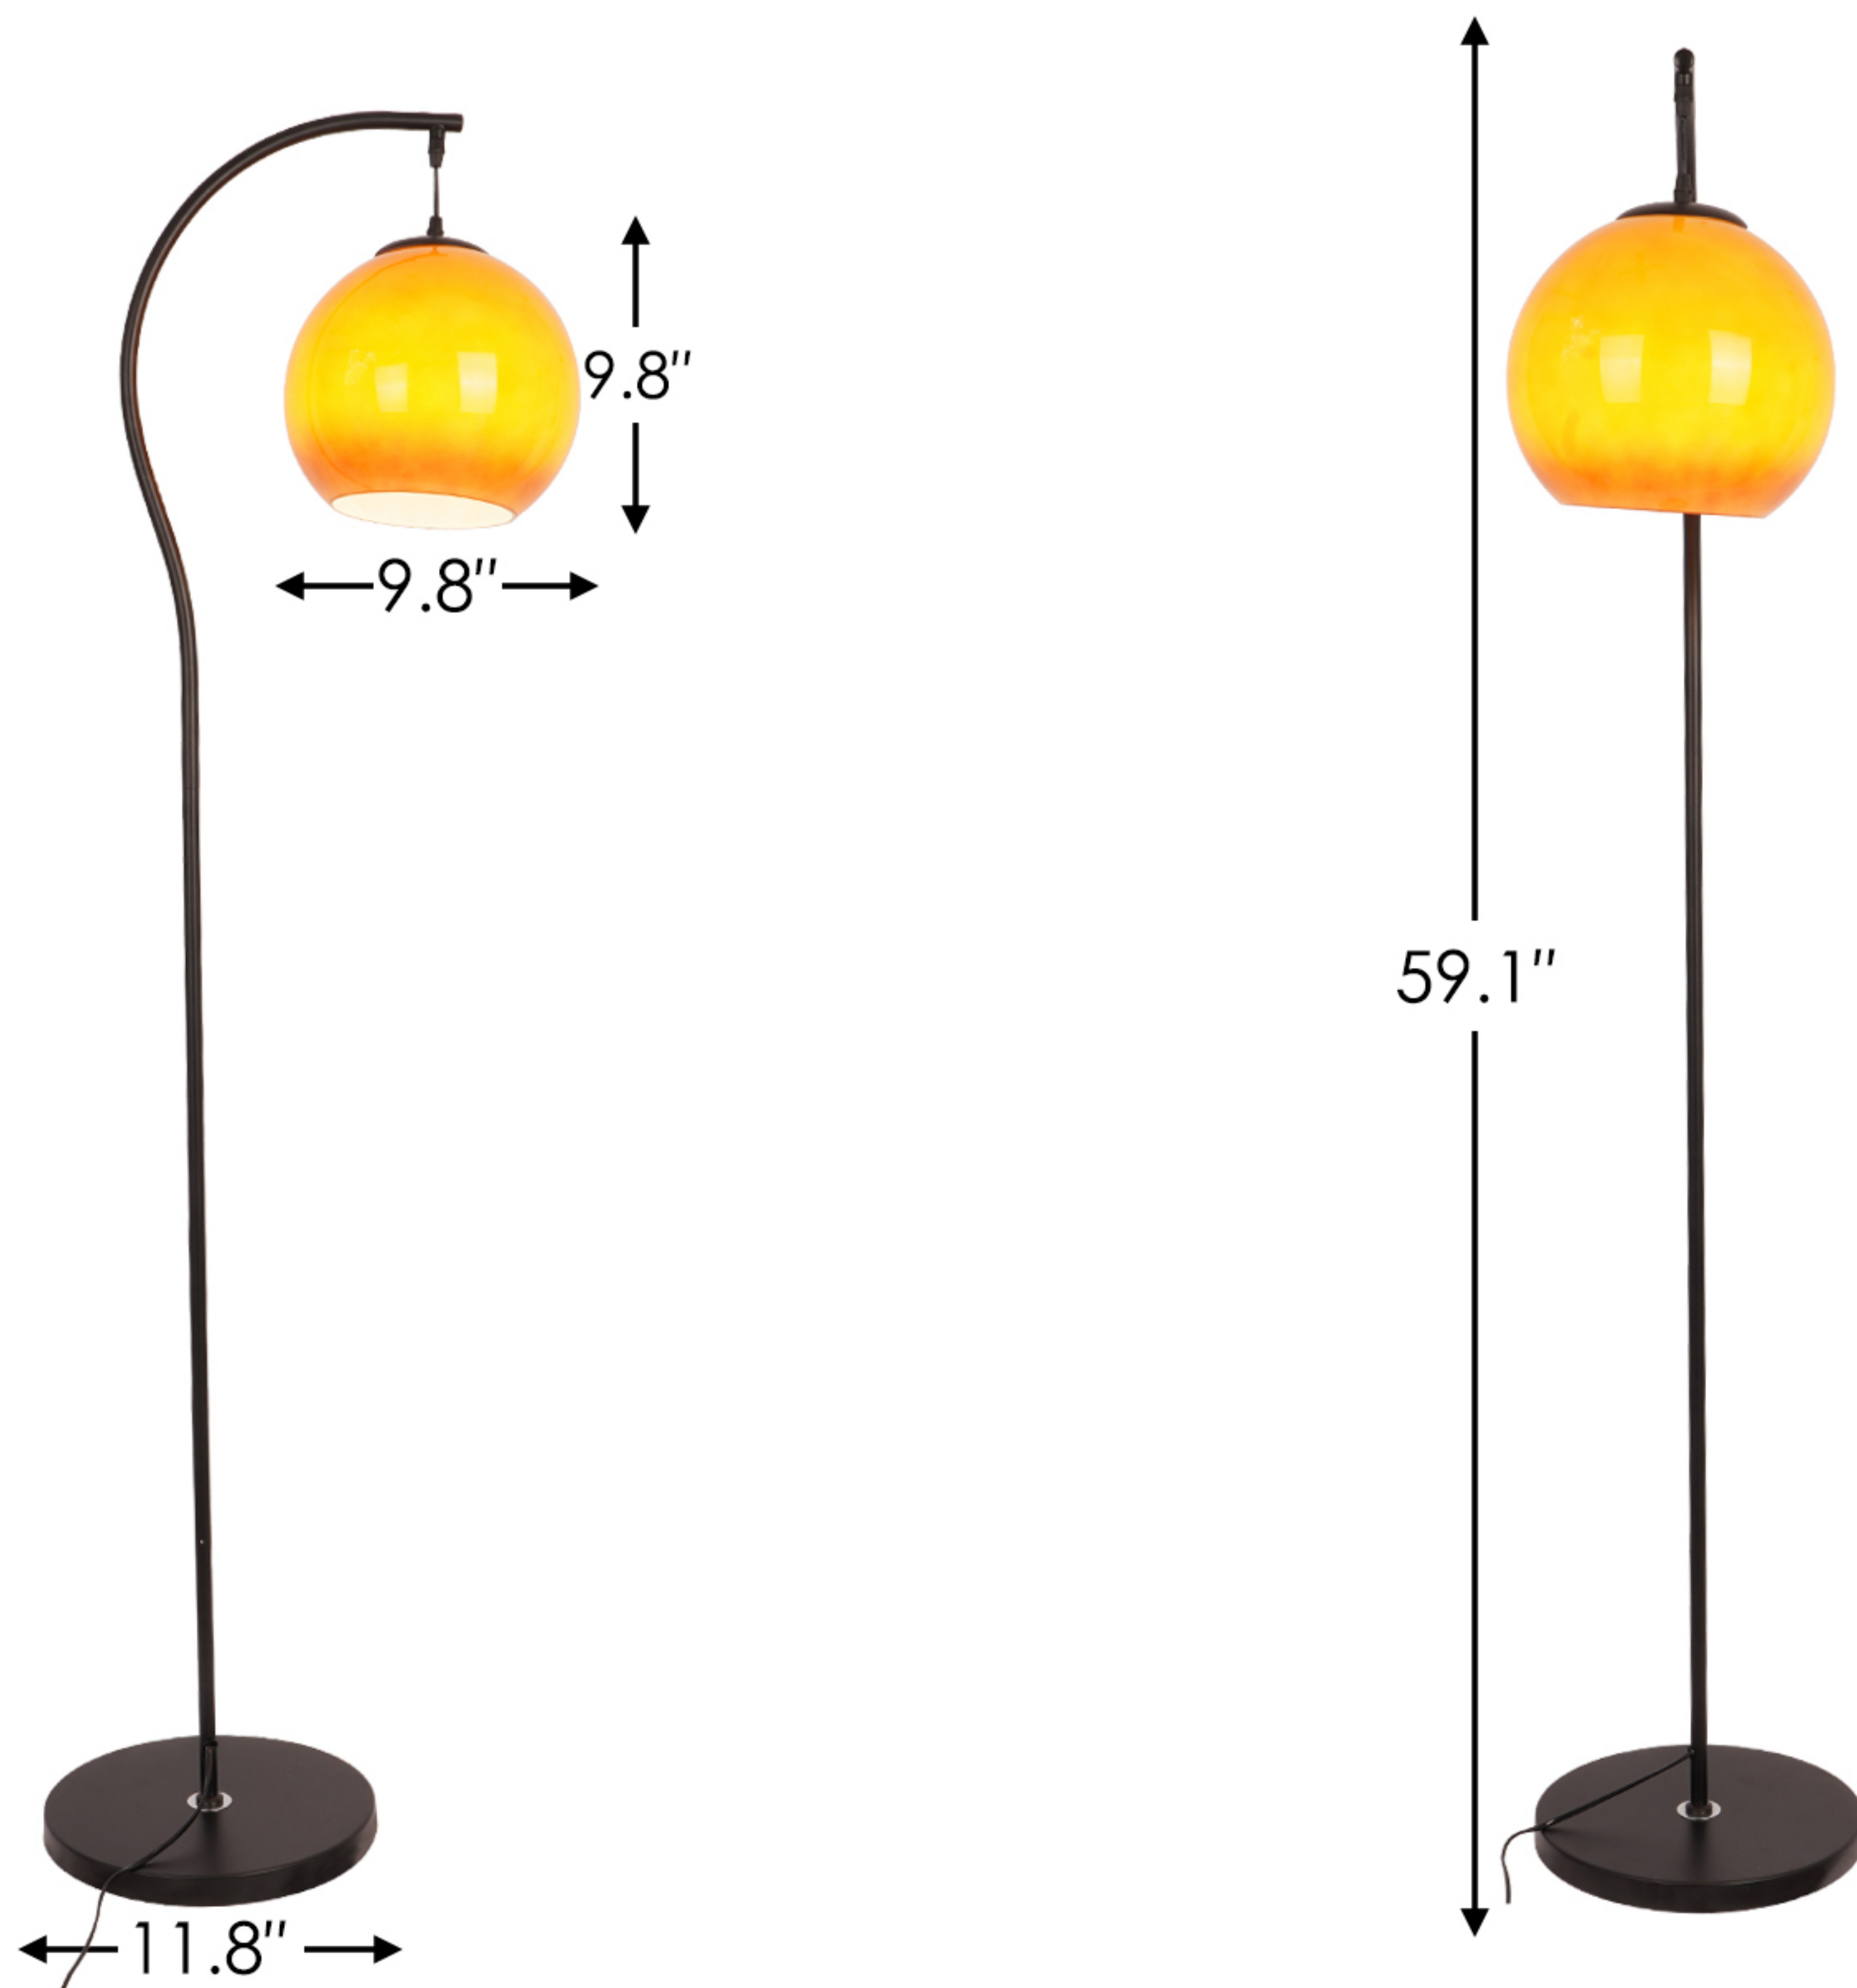

PRODUCT SIZE

Materials

Voltage 110V

E26 Base

E26*1 (1 warm light bulb included)

Net Weight: 12.13 Lbs

Material: Iron+Glass

Lampshade Color: Picture Color