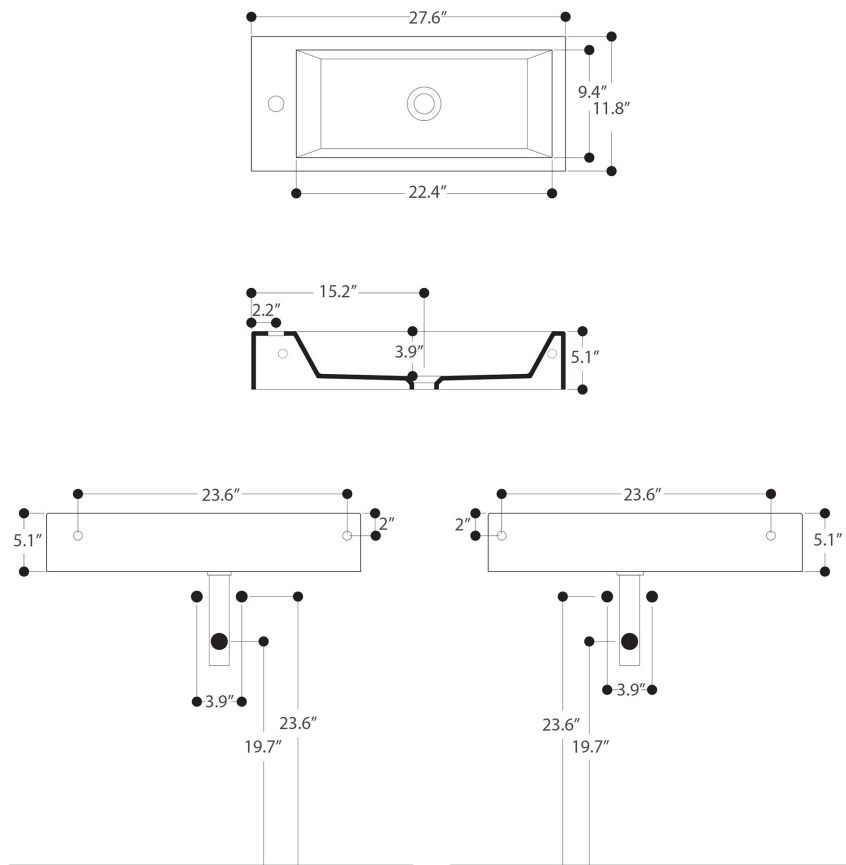

### Features

- Bathroom Sink
- Made of Ceramic
- Ceramic White Finish
- Without Overflow
- Wall Mount or Countertop (Vessel) Installation
- With One Faucet Hole
- With Basin to the Right of Faucet
- Designed by Studio Interno
- Made in Italy

### SKU# | Options:

- Hox Large 70R | Ceramic White

\* WS Bath Collections reserves the right to revise dimensions or information on this sheet without notice

<b>Collection  </b> Hox	<b>Model  </b> Hox Large 70R - WS08401F	<b>Dimensions Metric</b> <i>1 inch = 2.54 cm</i> <i>1 inch = 25.4 mm</i>	 1051 Lea Drive - Collegeville, PA 19426 Tel. 215 513 9400 - Fax 610 831 0215 <a href="http://www.ws bathcollections.com">www.ws bathcollections.com</a> - <a href="mailto:info@ws bathcollections.com">info@ws bathcollections.com</a>
----------------------------	--	--	---

## Hox Large 70R - WS08401F

Collection  
Hox

Model |  
Hox Large 70R - WS08401F

Dimensions Metric  
1 inch = 2.54 cm  
1 inch = 25.4 mm

**WS**®  
BATH  
COLLECTIONS

1051 Lea Drive - Collegeville, PA 19426  
Tel. 215 513 9400 - Fax 610 831 0215  
[www.ws bathcollections.com](http://www.ws bathcollections.com) - [info@ws bathcollections.com](mailto:info@ws bathcollections.com)

### Vessel/ countertop installation

Bolts

Silicone (optional)

Collection  
Hox

Model |  
Hox Large 70R - WS08401F

Dimensions Metric  
1 inch = 2.54 cm  
1 inch = 25.4 mm

**WS**<sup>®</sup>  
**BATH**  
**COLLECTIONS**