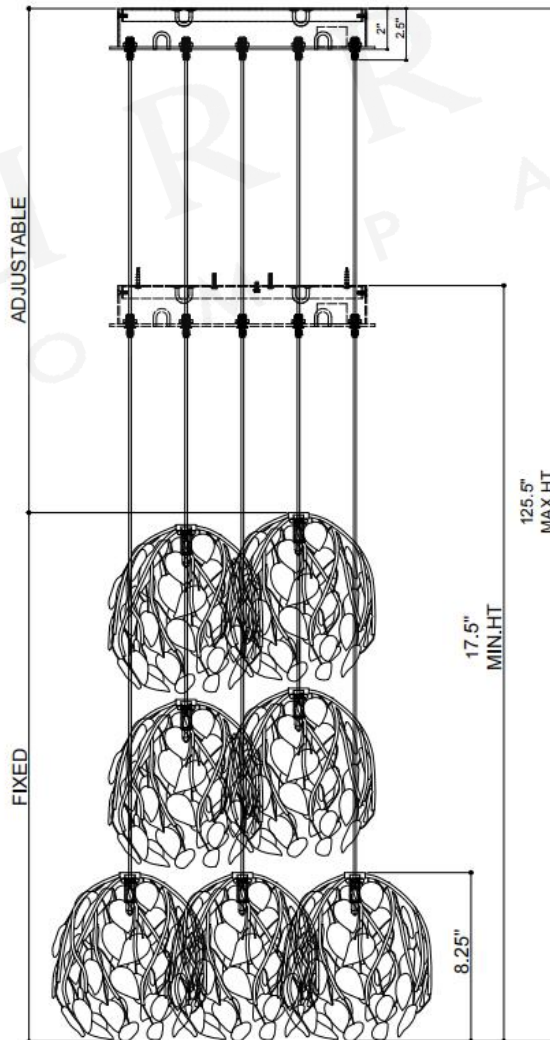

ITEM: 9000-1389

Overall Dimensions

Height: 17.5"

Diameter: 18.25"

CANOPY DETAIL

TOP VIEW

FRONT VIEW