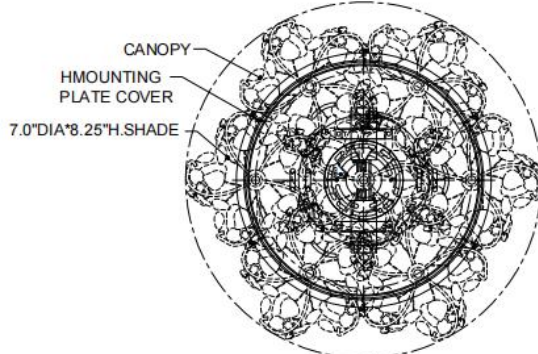

ITEM: 9000-1389

Overall Dimensions

Height: 17.5"

Diameter: 18.25"

CANOPY DETAIL

TOP VIEW

FRONT VIEW