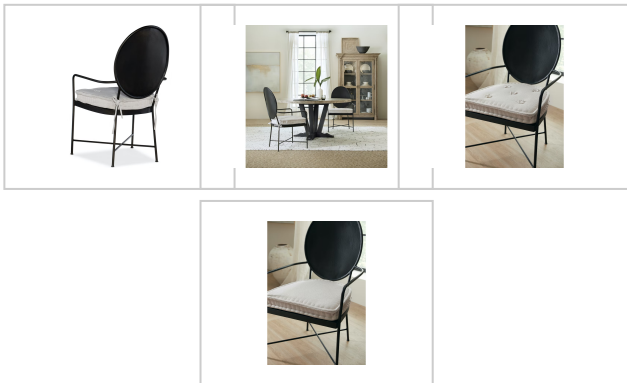

**Category:** Dining Room

**Collection:** Ciao Bella

**Color Family:** Beige

**Motion Type:** Stationary

**Material:** Fabric

**Number of Shelves:** 0

**Number of Drawers:** 0

**Number of Leaves:** 0

**Style:** Casual

**Finish:** Blacks

**Brand:** Hooker Furniture

**Product Description:** Welcome your guests with this iconic, industrial luxe Ciao Bella Metal Arm Chair with a romantic French attitude. The metal frame is finished in an Aged Bronze, and the removeable, reversible Tuscan White seat cushion is button tufted on one side with French primitive tufting on the other for comfort.

**Collection Features:** Inspired by the small farmhouses that dot the French and Italian countryside and have been in the hands of the same family for generations, Hooker Furniture introduces the rustic Ciao Bella Collection. The whole home collection is an eclectic mix of European farmhouse pieces that have the appearance of furniture that has been refinished multiple times as it has passed through the generations. Ciao Bella includes bedroom, dining room, occasional, home office and accent