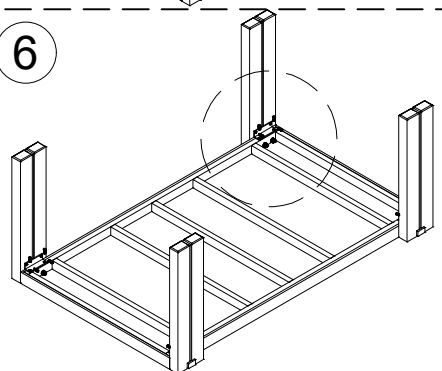

1

Etro Dining Table

TOP		1
LEGS		4
BRACKET		4
SCREW 8x1.5"		24
BRACKET		4
SOCKET SINK HEAD SCREW 1/4"x5/8"		16
NUT 3/8"		8
WASHER 3/8"		8
ALLEN WRENCH 5/32"		1
PHILLIPS SCREWDRIVER NOT INCLUDED		
9/16" WRENCH NOT INCLUDED		

2

SCREW 8x1.5"

3

4

WASHER 3/8"
NUT 3/8"

5

6

SOCKET SINK HEAD SCREW 1/4"x5/8"