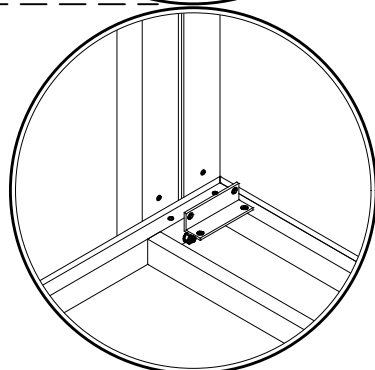

1

Etro Dining Table

TOP		1
LEGS		4
BRACKET		4
SCREW 8x1.5"		24
BRACKET		4
SOCKET SINK HEAD SCREW 1/4"x5/8"		16
NUT 3/8"		8
WASHER 3/8"		8
ALLEN WRENCH 5/32"		1
PHILLIPS SCREWDRIVER NOT INCLUDED		
9/16" WRENCH NOT INCLUDED		

2

SCREW 8x1.5"

3

4

WASHER 3/8"
NUT 3/8"

5

6

SOCKET SINK HEAD SCREW 1/4"x5/8"