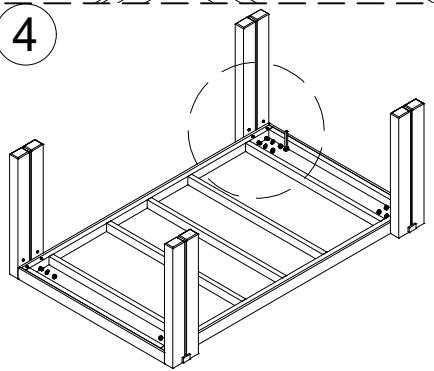

1

Etro Dining Table

TOP		1
LEGS		4
BRACKET		4
SCREW 8x1.5"		24
BRACKET		4
SOCKET SINK HEAD SCREW 1/4"x5/8"		16
NUT 3/8"		8
WASHER 3/8"		8
ALLEN WRENCH 5/32"		1
PHILLIPS SCREWDRIVER NOT INCLUDED		
9/16" WRENCH NOT INCLUDED		

2

SCREW 8x1.5"

3

4

WASHER 3/8"
NUT 3/8"

5

6

SOCKET SINK HEAD SCREW 1/4"x5/8"