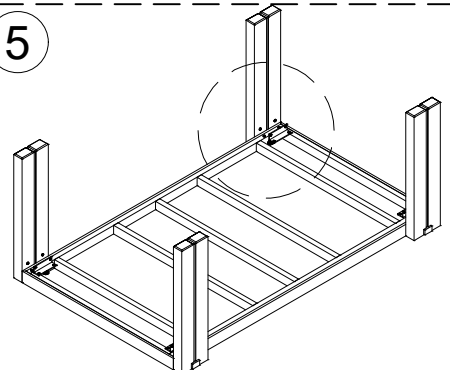

1

Etro Dining Table

TOP		1
LEGS		4
BRACKET		4
SCREW 8x1.5"		24
BRACKET		4
SOCKET SINK HEAD SCREW 1/4"x5/8"		16
NUT 3/8"		8
WASHER 3/8"		8
ALLEN WRENCH 5/32"		1
PHILLIPS SCREWDRIVER NOT INCLUDED		
9/16" WRENCH NOT INCLUDED		

2

SCREW 8x1.5"

3

4

WASHER 3/8"
NUT 3/8"

5

6

SOCKET SINK HEAD SCREW 1/4"x5/8"