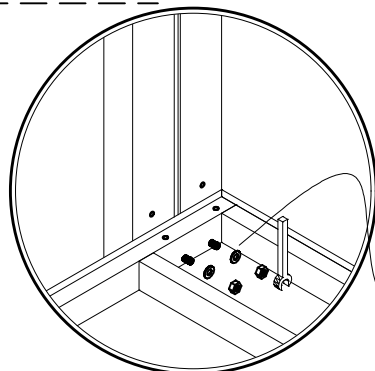

1

Etro Dining Table

TOP		1
LEGS		4
BRACKET		4
SCREW 8x1.5"		24
BRACKET		4
SOCKET SINK HEAD SCREW 1/4"x5/8"		16
NUT 3/8"		8
WASHER 3/8"		8
ALLEN WRENCH 5/32"		1
PHILLIPS SCREWDRIVER NOT INCLUDED		
9/16" WRENCH NOT INCLUDED		

2

SCREW 8x1.5"

3

4

WASHER 3/8"
NUT 3/8"

5

6

SOCKET SINK HEAD SCREW 1/4"x5/8"