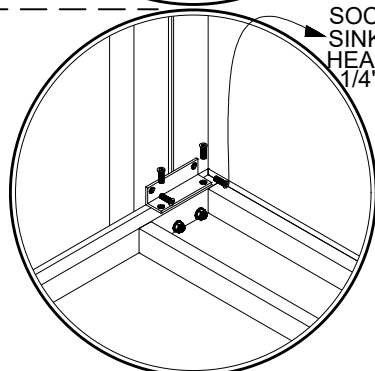

1

Etro Dining Table

TOP		1
LEGS		4
BRACKET		4
SCREW 8x1.5"		24
BRACKET		4
SOCKET SINK HEAD SCREW 1/4"x5/8"		16
NUT 3/8"		8
WASHER 3/8"		8
ALLEN WRENCH 5/32"		1
PHILLIPS SCREWDRIVER NOT INCLUDED		
9/16" WRENCH NOT INCLUDED		

2

SCREW 8x1.5"

3

4

WASHER 3/8"
NUT 3/8"

5

6

SOCKET SINK HEAD SCREW 1/4"x5/8"