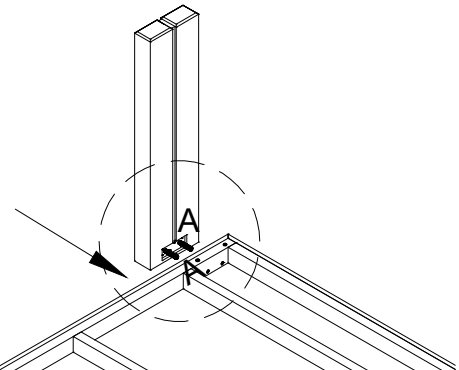

1

Etro Dining Table

TOP		1
LEGS		4
BRACKET		4
SCREW 8x1.5"		24
BRACKET		4
SOCKET SINK HEAD SCREW 1/4"x5/8"		16
NUT 3/8"		8
WASHER 3/8"		8
ALLEN WRENCH 5/32"		1
PHILLIPS SCREWDRIVER NOT INCLUDED		
9/16" WRENCH NOT INCLUDED		

2

SCREW 8x1.5"

3

4

WASHER 3/8"
NUT 3/8"

5

6

SOCKET SINK HEAD SCREW 1/4"x5/8"