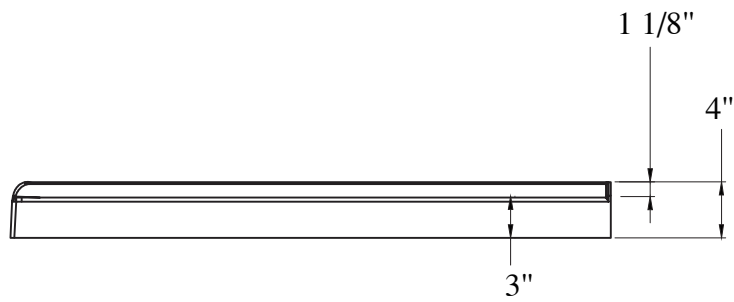

SIZE DETAILS

PRODUCT
INSTRUCTION
VIDEO

MODEL No.GS-SP4836F-DTL/C

Top View

Side View

Cap