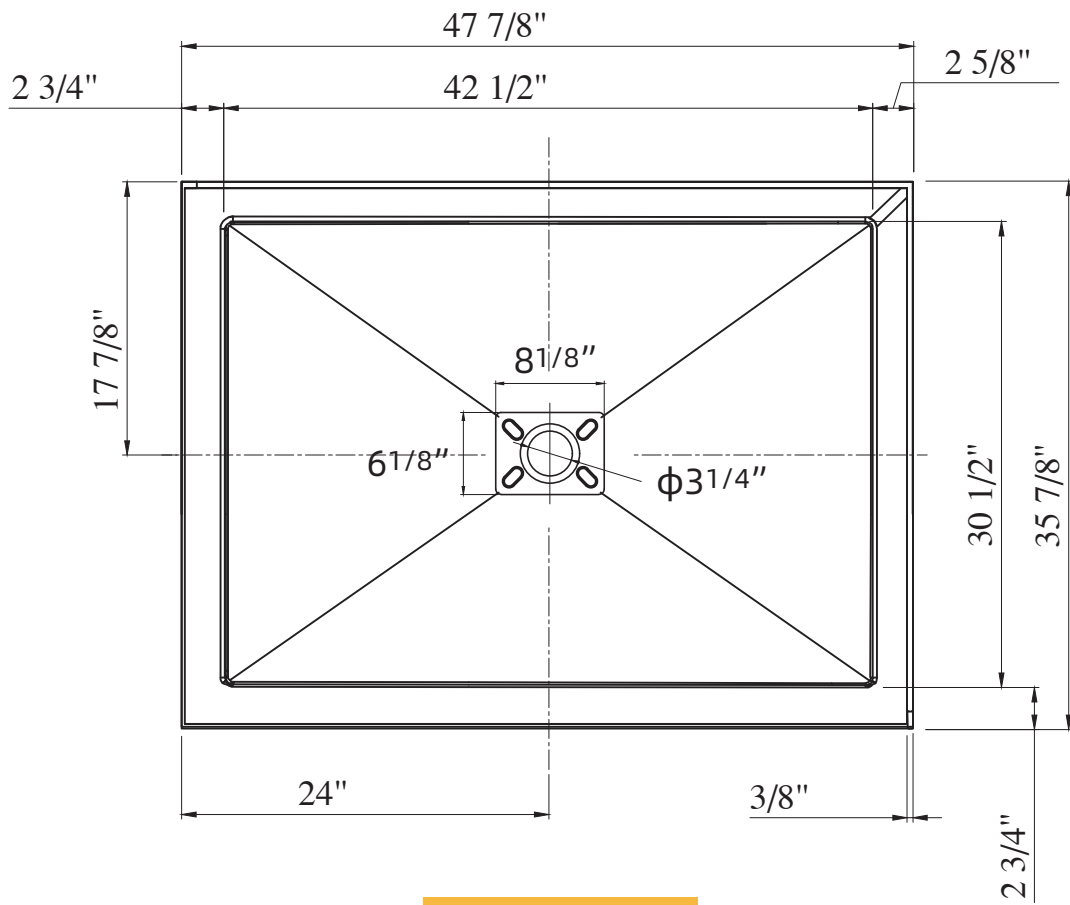

SIZE DETAILS

PRODUCT
INSTRUCTION
VIDEO

MODEL No.GS-SP4836F-DTL/C

Top View

Side View

Cap