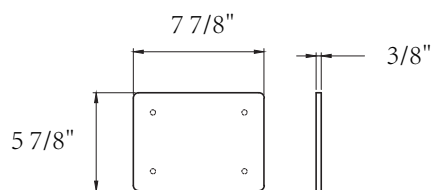

SIZE DETAILS

PRODUCT
INSTRUCTION
VIDEO

MODEL No.GS-SP4836F-DTL/C

Top View

Side View

Cap