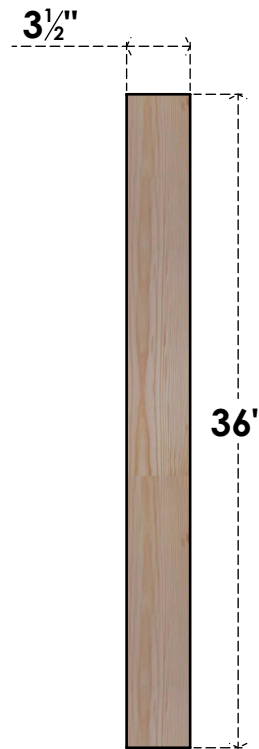

BRC04X36X36TRA00SDF

3 1/2"W X 36"D X 36"H TRADITIONAL SMOOTH BRACE, DOUGLAS FIR

SIDE

FRONT

EKENA MILLWORK
 2300 WEST MAIN ST.
 CLARKSVILLE, TX 75426
 TOLL FREE: 866-607-0453
 WWW.EKENAMILLWORK.COM

NOTES

1. INSTALLATION TO BE COMPLETED IN ACCORDANCE WITH MANUFACTURER'S SPECIFICATIONS.
2. DRAWING MAY NOT BE TO SCALE
3. THIS DRAWING IS INTENDED FOR DESIGN AND PLANNING PURPOSES ONLY.
4. ALL INFORMATION CONTAINED HEREIN WAS CURRENT AT THE TIME OF DEVELOPMENT BUT MUST BE REVIEWED AND APPROVED BY THE PRODUCT MANUFACTURER TO BE CONSIDERED ACCURATE.
5. PRODUCTS ARE NOT KILN DRIED. THIS ITEM IS UNIQUE AND WILL CONTAIN THE NATURAL VARIATIONS THAT THE WOOD SPECIES OFFERS. THIS MAY RESULT IN VARIATIONS UP TO 1/4"