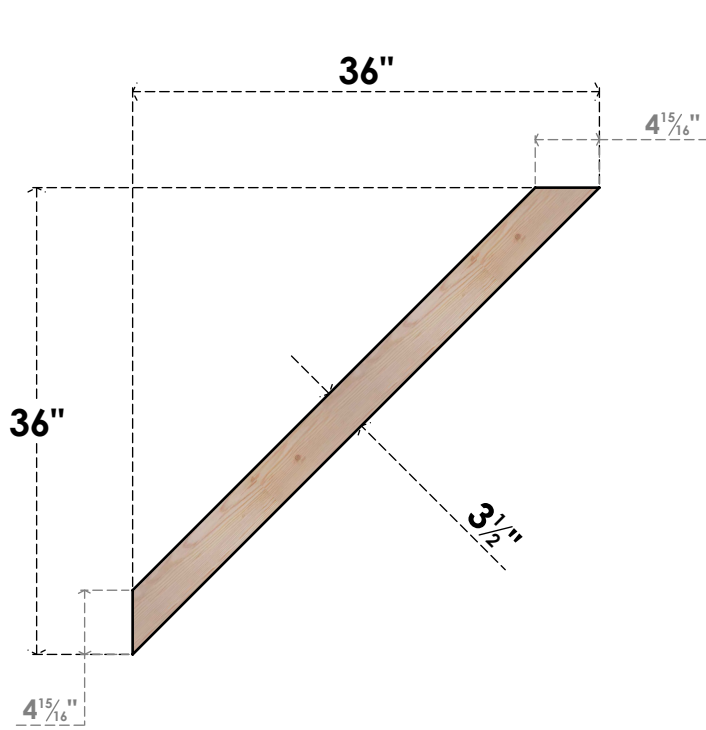

BRC04X36X36TRA00SDF

3 1/2"W X 36"D X 36"H TRADITIONAL SMOOTH BRACE, DOUGLAS FIR

SIDE

FRONT

EKENA MILLWORK
 2300 WEST MAIN ST.
 CLARKSVILLE, TX 75426
 TOLL FREE: 866-607-0453
 WWW.EKENAMILLWORK.COM

NOTES

1. INSTALLATION TO BE COMPLETED IN ACCORDANCE WITH MANUFACTURER'S SPECIFICATIONS.
2. DRAWING MAY NOT BE TO SCALE
3. THIS DRAWING IS INTENDED FOR DESIGN AND PLANNING PURPOSES ONLY.
4. ALL INFORMATION CONTAINED HEREIN WAS CURRENT AT THE TIME OF DEVELOPMENT BUT MUST BE REVIEWED AND APPROVED BY THE PRODUCT MANUFACTURER TO BE CONSIDERED ACCURATE.
5. PRODUCTS ARE NOT KILN DRIED. THIS ITEM IS UNIQUE AND WILL CONTAIN THE NATURAL VARIATIONS THAT THE WOOD SPECIES OFFERS. THIS MAY RESULT IN VARIATIONS UP TO 1/4"