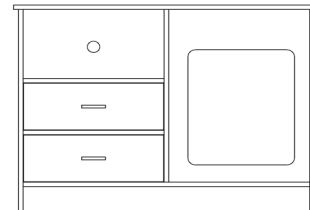

Hyde Park Collection

Guest Room Units

Headboard–

King- 78”w x 2”d x 42”h

Queen- 62”w x 2”d x 42”h

Double- 56”w x 2”d x 42”h

Center Panel

30”w x 2”d x 42”h

Side Panel

18w x 2”d x 42”h

King Nightstand

18”w x 18”d x 24”h

Queen Nightstand

30”w x 18”d x 24”h

Luggage Bench

30”w x 18”d x 24”h

3 Drawer Dresser

42”w x 18”d x 34”h

Microwave Fridge Credenza

No Drawer

48”w x 24”d x 36”h

Microwave Fridge Credenza

2 Drawer

48”w x 24”d x 36”h

TV Panel

48”w x 2”d x 30”h

Made in
the USA

Microwave Fridge Credenza No Drawer with Desk

48”w x 24”d x 36”h

Wardrobe Beverage Center

42”w x 24”d x 76”h

Wardrobe Luggage Bench