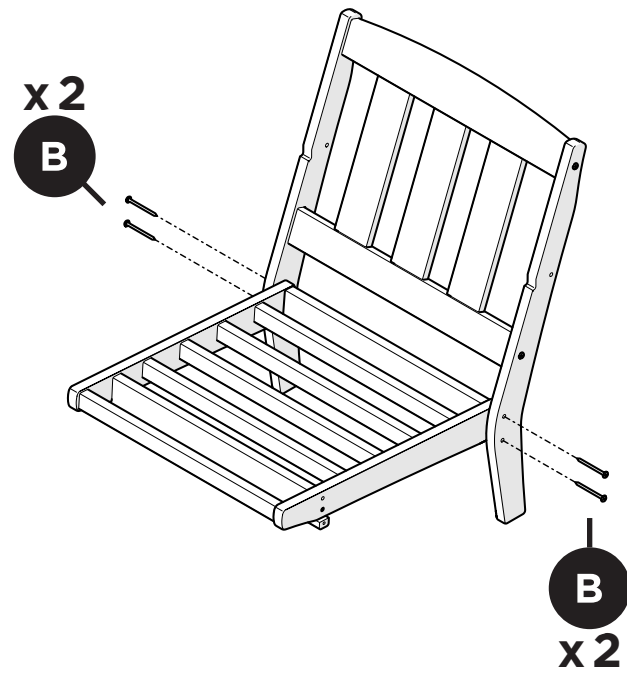

TOOLS

4mm hex key
(included)

4mm T-handle
hex key (included)

PARTS

A x4

1.75" Screw — H.27X1.75

B x6

3" Screw — H.27X3

1

2

3