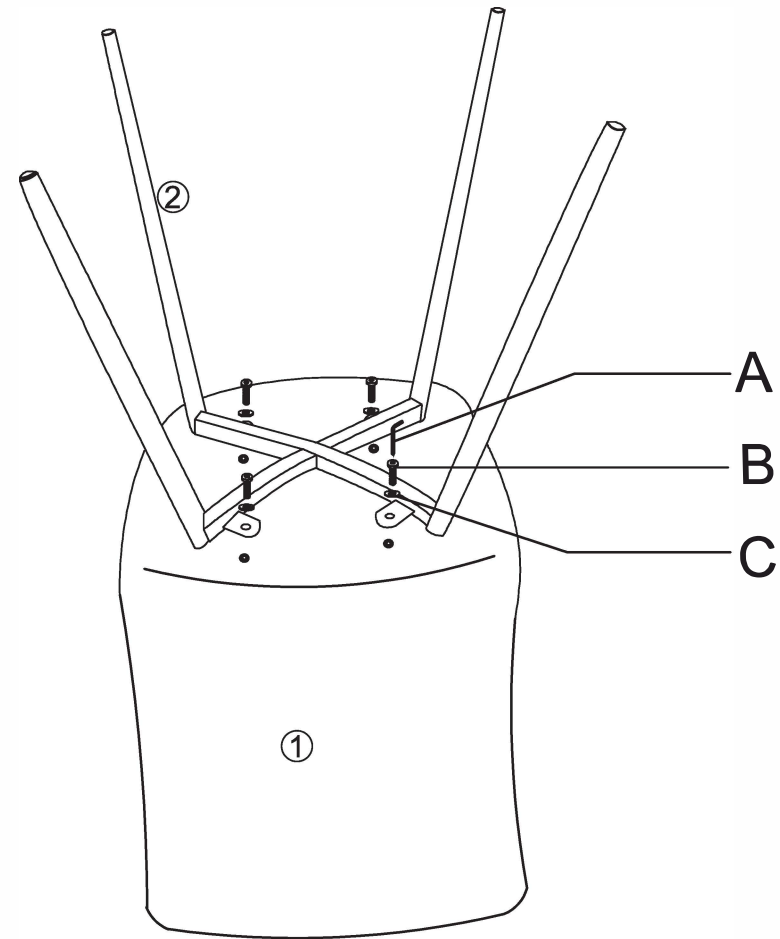

PARTS AND SCREWS YOU RECEIVED

① x1 	② x1 	
Ax1 	Bx4 	Cx4 

TIPS

This chair made by environmental friendly PP plastic and natural beech wood chair legs, with durable quality and fashion appearing. The max. loading is 120kg, daily use we recommend do not over 100 kg, so that can prolong the lifespan of the chair.

DAILY MAINTAINING

open the box and take out the seat surface, seat frame and accessory package. Lay it on with a packing bag, and place the seat bottom on top of the packing bag. Take out the accessories from the accessory kit, put (B) through the round hole on (C), and put it in place for later use. Now take out the shelf (2) and align the holes at the bottom of the seat surface (1), and then screw the screws into the screw holes one by one by hand. Note that the screws should be tightened a few turns first. After all the screws have been screwed into the holes, use (A) to tighten all the screws. The assembly is now complete. Please install other chairs according to the above method.

USE OF POWER TOOLS TO ASSEMBLE THIS PRODUCT WILL INVALIDATE ANY CLAIM AND MAY DAMAGE THIS PRODUCT MAKING IT UNSAFE.

ASSEMBLY

Note: The seat surface is made of fabric. If the seat surface gets dirty during assembly, you can try to wipe it with a wet towel and dry it. After the assembly is completed, if one side of the chair leg is suspended in the air, you can disassemble the chair, place the shelf flat on the ground, with the suspended leg facing up, hold the iron pipe with one hand and press it down a few times to solve the problem of uneven legs phenomenon. If you have other questions during use, please feel free to consult our customer service staff. Have a nice day.