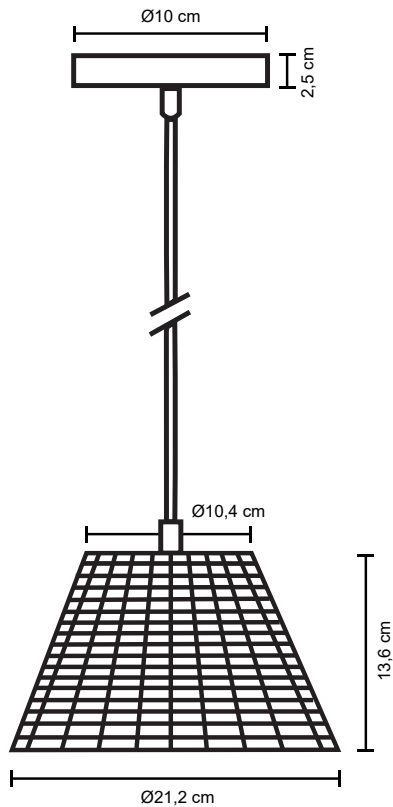

Pendant Lamp | 1x E27

Operating and Electrical

Input voltage	220-240 V
Input frequency	50/60 Hz
Socket type	E27
Socket quantity	1
Recommended bulb shape	A60
Distance to lighted objects	0,5 m
Wattage limitation	max. 25 W

Installation

Intended installation location	ceiling installation
Ambient temperature	max. 40 °C
Suitable wire gauge	0,75 mm ² – 2,5 mm ²
Stripping length	9 mm

Mechanical and Housing

Color	stonegrey
	grey
Material	concrete
Weight	1,450 kg

Accessories

Installation material	2x fischer DUOPOWER 6x30 2x PZ2 screw 4,5x40
-----------------------	---