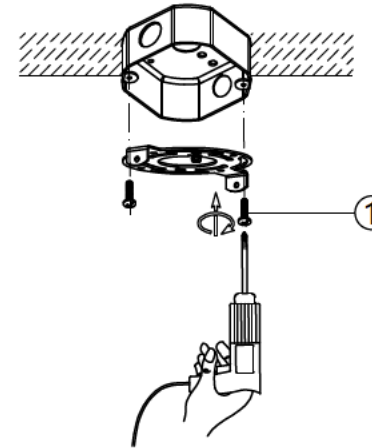

INSTALLATION INSTRUCTION

SAFETY INFORMATION

It is important to thoroughly read and understand the entire manual, before assembling, operating, or installing the product,

WARNING

- TURN OFF ELECTRICITY before installation, changing bulbs, or cleaning the light fixture.
- This fixture requires 1 pieces E12 bulbs(included in the product, the maximum wattage for each bulb is 40W, please do not exceed the recommended wattage.
- A QUALIFIED ELECTRICIAN IS RECOMMENDED FOR INSTALLATION.
- Do not use corrosive substances such as gasoline or alcohol disinfectants to wipe the lamps, otherwise it will damage the lamps.

F*2

G*1

H*1

Please note:

Please check the parts list, if the parts are missing during your actual installation, please contact us, we will help you in time!

This manual only shows the installation steps for one size, and the installation methods for other sizes of products are similar.

Now, let's complete this light together.

Be patient.....

and fully utilize your artistic talentt

What awaits you after completion is incredible beauty!

Installation instruction

Installation instruction

1. Adjust the length of hanging cable and wire according to your requirement.
2. Take off the mounting bracket from ceiling canopy, and install it on ceiling.
3. Connect lamp wires and your house wires together.
4. Install the lamp frame on ceiling.

Step 1

Step 2