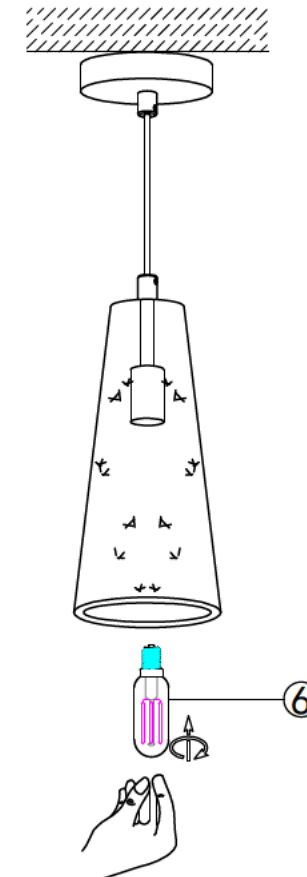

Step 4

Maintenance:

To ensure safe and efficient use of this product, please clean the lamp regularly (once a month). Before cleaning, turn off the power and wait for the lamp to cool to room temperature. Then use a soft cloth dipped in water and wrung dry to wipe it clean.