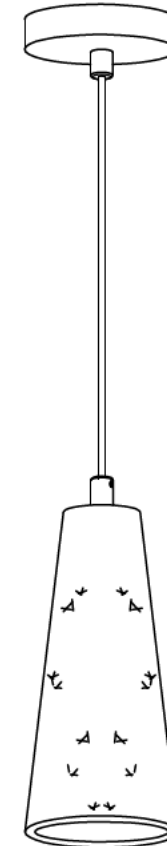

Warranty

We offer a one-year warranty for the light fixtures.

Our warranty ensures that any issues related to the performance or functionality of the light fixtures will be addressed and resolved promptly.

Our dedicated customer service team is available 24 hours a day to assist you. If you have any questions or concerns, we guarantee a response within 24 hours.

During the warranty period, if you encounter any problems or need assistance, please don't hesitate to reach out to us via email. To ensure a swift and accurate resolution, kindly provide your order ID and detailed information regarding the issue.

Important Note: Please use this light fixture only for its intended purpose and avoid retrofitting or remodeling it. The warranty does not cover failures caused by third-party products or natural disasters.

INSTALLATION INSTRUCTION