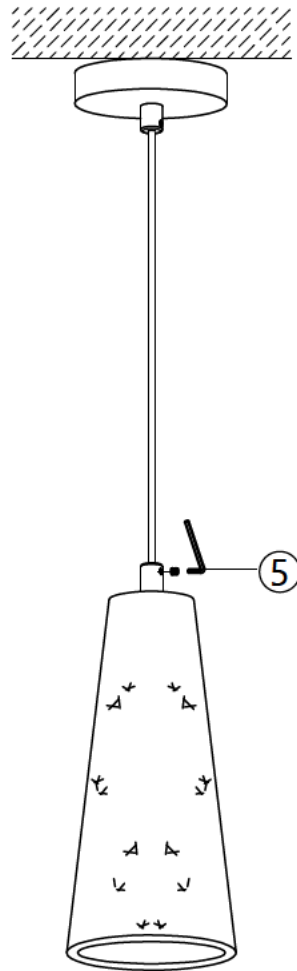

Installation instruction

Step 3

PACKAGE CONTENTS

A*1

B*2

C*2

D*2

E*1

F*2

G*1

H*1

Please note:

Please check the parts list, if the parts are missing during your actual installation, please contact us, we will help you in time!

This manual only shows the installation steps for one size, and the installation methods for other sizes of products are similar.

Now, let's complete this light together.

Be patient.....

and fully utilize your artistic talentt .....

What awaits you after completion is incredible beauty!