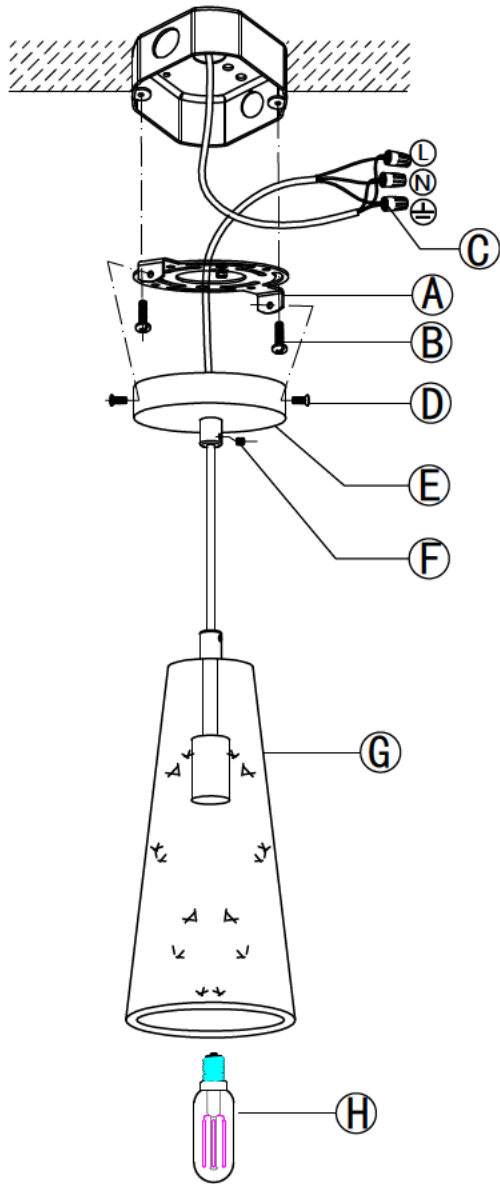

INSTALLATION INSTRUCTION

SAFETY INFORMATION

It is important to thoroughly read and understand the entire manual, before assembling, operating, or installing the product,

WARNING

- TURN OFF ELECTRICITY before installation, changing bulbs, or cleaning the light fixture.
- This fixture requires 1 pieces E12 bulbs(included in the product, the maximum wattage for each bulb is 40W, please do not exceed the recommended wattage.
- A QUALIFIED ELECTRICIAN IS RECOMMENDED FOR INSTALLATION.
- Do not use corrosive substances such as gasoline or alcohol disinfectants to wipe the lamps, otherwise it will damage the lamps.

F*2

G*1

H*1

Please note:

Please check the parts list, if the parts are missing during your actual installation, please contact us, we will help you in time!

This manual only shows the installation steps for one size, and the installation methods for other sizes of products are similar.

Now, let's complete this light together.

Be patient.....

and fully utilize your artistic talentt

What awaits you after completion is incredible beauty!

Installation instruction

Installation instruction

1. Adjust the length of hanging cable and wire according to your requirement.
2. Take off the mounting bracket from ceiling canopy, and install it on ceiling.
3. Connect lamp wires and your house wires together.
4. Install the lamp frame on ceiling.