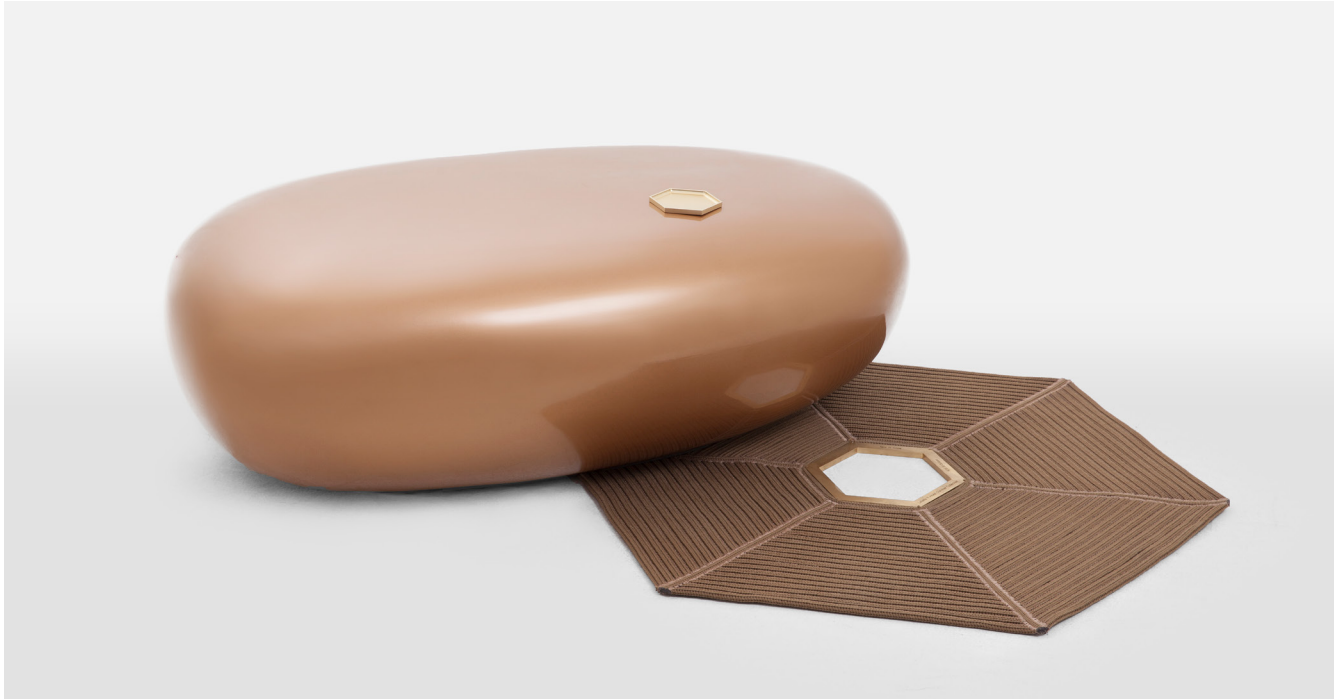

Egg

Collection	Description	SKU	Materials	Unit Price	
EGG -new Garden Platform	Egg 124.5 x 75.5 x 40 cm	egg 53 lbs/0.38 m ³	Bronze Gold Silver Grey	1800,00	