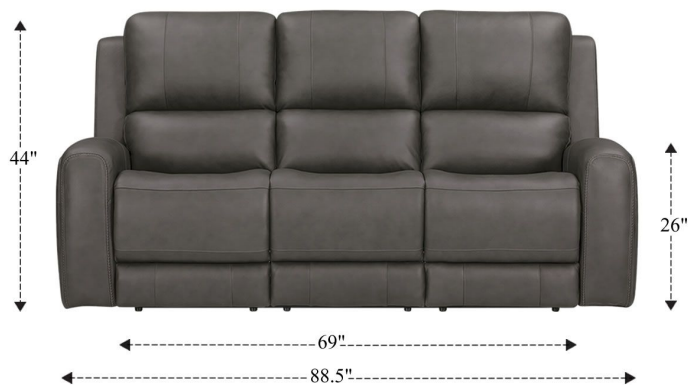

MBEL-832P3Z-ATFG

Zero Gravity Power Reclining Sofa P3

Overall Dimensions	88.5" x 42" x 44"
Overall Width	88.5"
Overall Depth	42"
Overall Height	44"
Overall Weight	306.9 lbs.
Fully Reclined	71"
Distance from Wall	7.5"
Back of Seat to end of Chaise	45"
Leg Height <small>(Distance from Foot Rest to Floor in Full Recline)</small>	26"
Head Height <small>(Distance from Headrest to Floor in Full Recline)</small>	29"

Seat Width	23"
Seat Depth	22"
Seat Height	21"
Arm Width	9"
Arm Depth	23"
Arm Height	26"
Back Width	26"
Back Height	28"
Headrest Extended from Back	6"

MBEL-812P3Z-ATFG

Zero Gravity Power Recliner P3

Overall Dimensions	41.5" x 42" x 44"
Overall Width	41.5"
Overall Depth	42"
Overall Height	44"
Overall Weight	143 lbs.
Fully Reclined	71"
Distance from Wall	7.5"
Back of Seat to end of Chaise	45"
Leg Height <small>(Distance from Foot Rest to Floor in Full Recline)</small>	26"
Head Height <small>(Distance from Headrest to Floor in Full Recline)</small>	29"

Seat Width	23"
Seat Depth	22"
Seat Height	21"
Arm Width	9"
Arm Depth	23"
Arm Height	26"
Back Width	26"
Back Height	28"
Headrest Extended from Back	6"