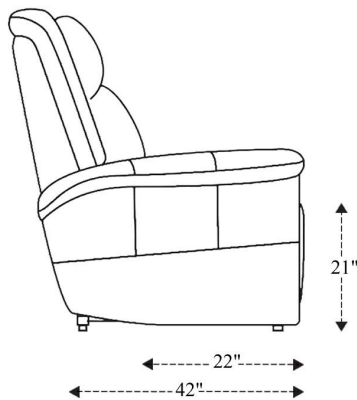

MBEL-832P3Z-ATFG

Zero Gravity Power Reclining Sofa P3

Overall Dimensions	88.5" x 42" x 44"
Overall Width	88.5"
Overall Depth	42"
Overall Height	44"
Overall Weight	306.9 lbs.
Fully Reclined	71"
Distance from Wall	7.5"
Back of Seat to end of Chaise	45"
Leg Height <small>(Distance from Foot Rest to Floor in Full Recline)</small>	26"
Head Height <small>(Distance from Headrest to Floor in Full Recline)</small>	29"

Seat Width	23"
Seat Depth	22"
Seat Height	21"
Arm Width	9"
Arm Depth	23"
Arm Height	26"
Back Width	26"
Back Height	28"
Headrest Extended from Back	6"

MBEL-812P3Z-ATFG

Zero Gravity Power Recliner P3

Overall Dimensions	41.5" x 42" x 44"
Overall Width	41.5"
Overall Depth	42"
Overall Height	44"
Overall Weight	143 lbs.
Fully Reclined	71"
Distance from Wall	7.5"
Back of Seat to end of Chaise	45"
Leg Height <small>(Distance from Foot Rest to Floor in Full Recline)</small>	26"
Head Height <small>(Distance from Headrest to Floor in Full Recline)</small>	29"

Seat Width	23"
Seat Depth	22"
Seat Height	21"
Arm Width	9"
Arm Depth	23"
Arm Height	26"
Back Width	26"
Back Height	28"
Headrest Extended from Back	6"