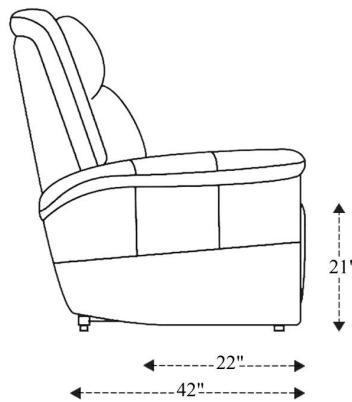

MBEL-832P3Z-ATFG

Zero Gravity Power Reclining Sofa P3

Overall Dimensions	88.5" x 42" x 44"
Overall Width	88.5"
Overall Depth	42"
Overall Height	44"
Overall Weight	306.9 lbs.
Fully Reclined	71"
Distance from Wall	7.5"
Back of Seat to end of Chaise	45"
Leg Height <small>(Distance from Foot Rest to Floor in Full Recline)</small>	26"
Head Height <small>(Distance from Headrest to Floor in Full Recline)</small>	29"

Seat Width	23"
Seat Depth	22"
Seat Height	21"
Arm Width	9"
Arm Depth	23"
Arm Height	26"
Back Width	26"
Back Height	28"
Headrest Extended from Back	6"

MBEL-812P3Z-ATFG

Zero Gravity Power Recliner P3

Overall Dimensions	41.5" x 42" x 44"
Overall Width	41.5"
Overall Depth	42"
Overall Height	44"
Overall Weight	143 lbs.
Fully Reclined	71"
Distance from Wall	7.5"
Back of Seat to end of Chaise	45"
Leg Height <small>(Distance from Foot Rest to Floor in Full Recline)</small>	26"
Head Height <small>(Distance from Headrest to Floor in Full Recline)</small>	29"

Seat Width	23"
Seat Depth	22"
Seat Height	21"
Arm Width	9"
Arm Depth	23"
Arm Height	26"
Back Width	26"
Back Height	28"
Headrest Extended from Back	6"