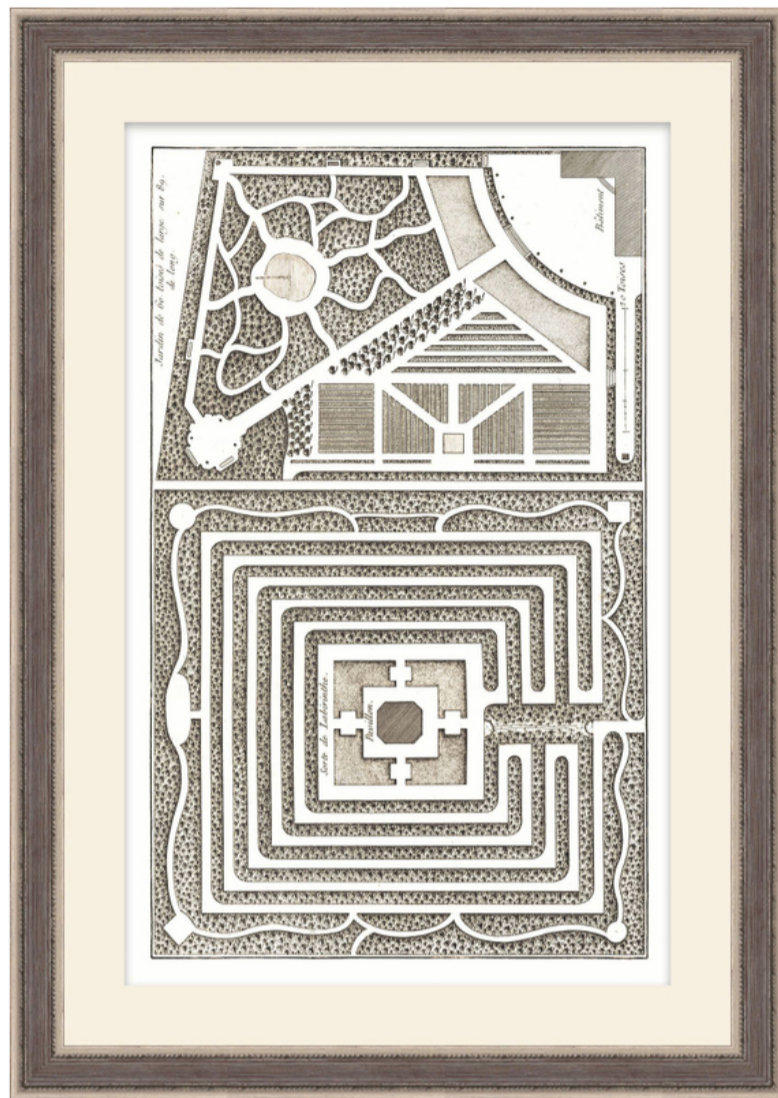

THEODORE ALEXANDER

A Garden Design 7

D3085S61681-5159

Wood Frame

Textured Paper - Single Matboard

M5 - White Smooth + White Core Width:1.5"

F344 - Silver Leaf Cap Frame - Width: 1.125

W 24¼ x D 1¼ x H 35¼ inches

Material(s):

Collection: Art by TA

Style: Modern / Formal Modern

Type: Décor / Wall Art